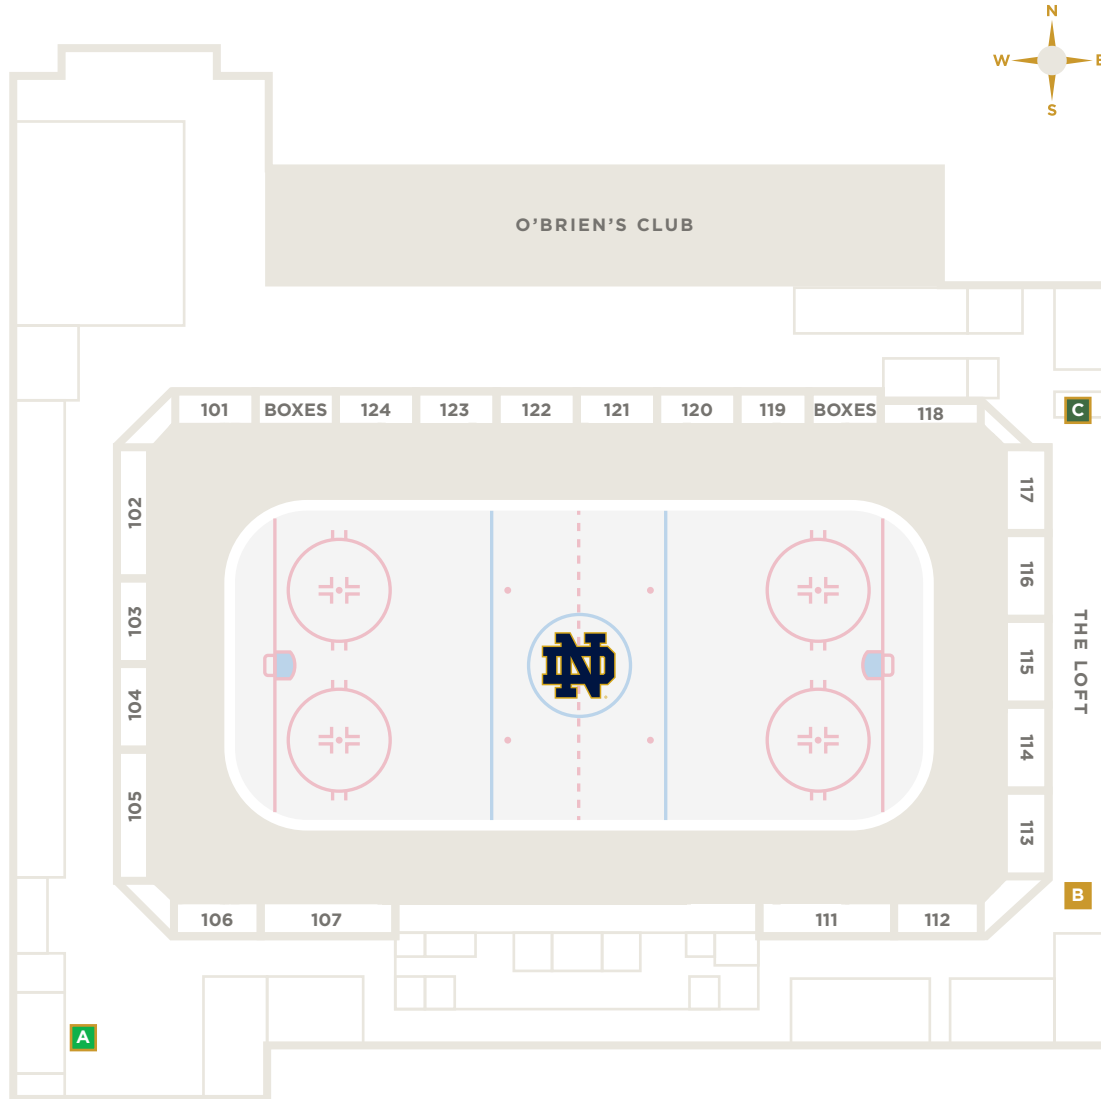

LEVEL 2 MEZZANINE LEVEL

COMPTON FAMILY ICE ARENA

Concessions

PORTABLE

- A** Hot Dogs & Snacks
- B** Carving Station
- C** Beer and Wine