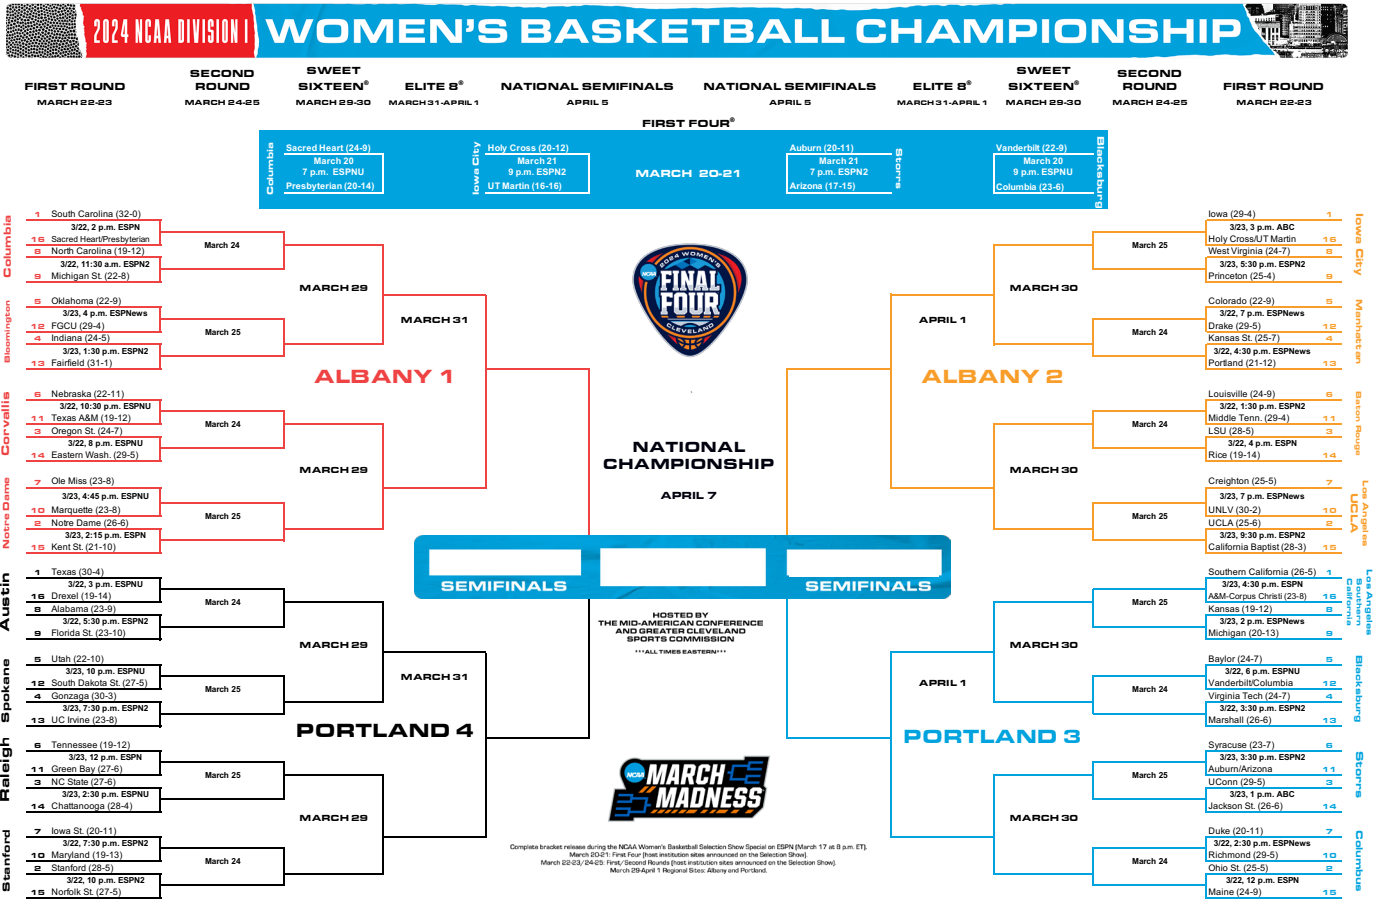

2024 NCAA WOMEN'S BASKETBALL TOURNAMENT

KENT STATE IN THE NCAA TOURNAMENT

- Kent State is making its sixth NCAA Tournament appearance and first since 2002.
- The Golden Flashes are 1-5 all-time in NCAA Tournament games and 0-5 against the host school.
- The lone victory came in 1996, as No. 10 Kent State defeated No. 7 seed Texas A&M, 72-68, in College Station, Pennsylvania.
- The Flashes competed in the inaugural NCAA Women's Basketball Tournament in 1982 and lost to USC, 99-55.
- Most recently, Kent State lost to No. 3 seed Kansas State, 93-65, in 2002

NCAA TOURNAMENT RESULTS

Year	Opponent	Round	W/L	Score	Location
1982	USC	First Round	L	55-99	Los Angeles, Calif.
1996	Texas A&M	First Round	W	72-68	College Station, Pa.
	Penn State	Second Round	L	59-86	College Station, Pa.
1998	Iowa State	First Round	L	70-79	Iowa City, Iowa
2000	Arizona	First Round	L	60-71	Knoxville, Tenn.
2002	Kansas State	First Round	L	65-93	Manhattan, Kan.

All-time Record: 1-5 (.167)