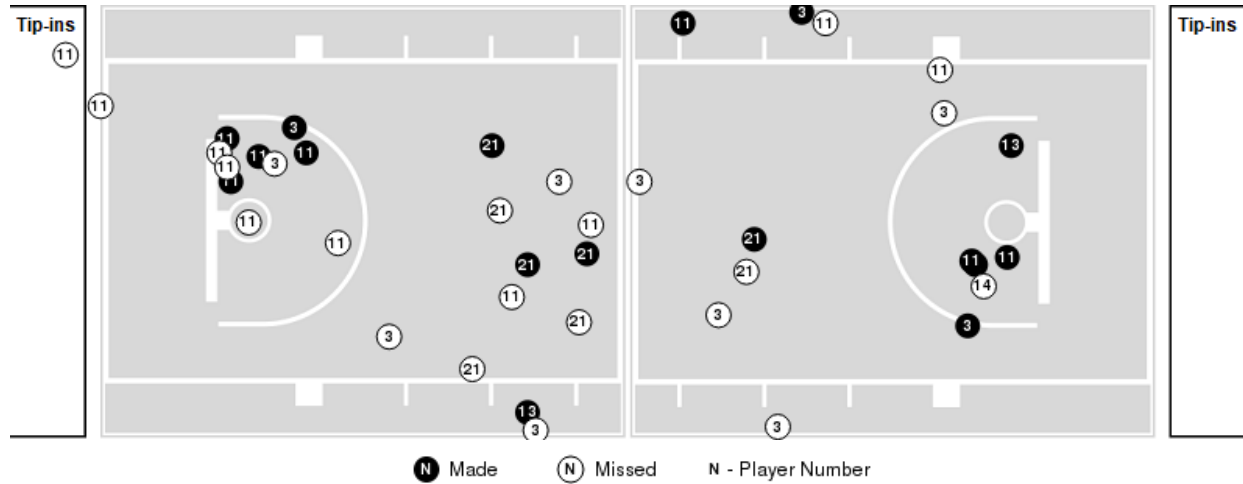

Blow Up Chart

● Made   ○ Missed   N - Player Number

Notre Dame	M/A	%
Field Goals	26/73	36
2 Points	22/57	39
3 Points	4/16	25
Free Throws	9/9	100

Notre Dame	M/A	%
Points in the Paint	28 (14 / 33)	42
Fast Break Points	15 (6/6)	100
Second Chance Points	8 (6/12)	50
Effective FG%	38