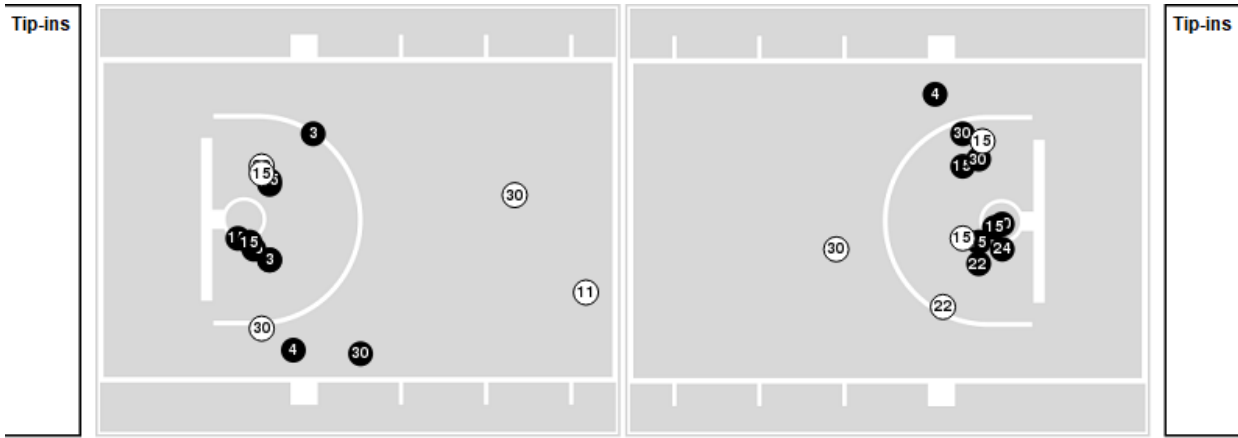

Blow Up Chart

● Made ○ Missed N - Player Number

Oregon St.	M/A	%
Field Goals	29/48	60
2 Points	23/34	68
3 Points	6/14	43
Free Throws	6/10	60

Oregon St.	M/A	%
Points in the Paint	40 (20 / 29)	69
Fast Break Points	2 (2/2)	100
Second Chance Points	7 (3/6)	50
Effective FG%	67