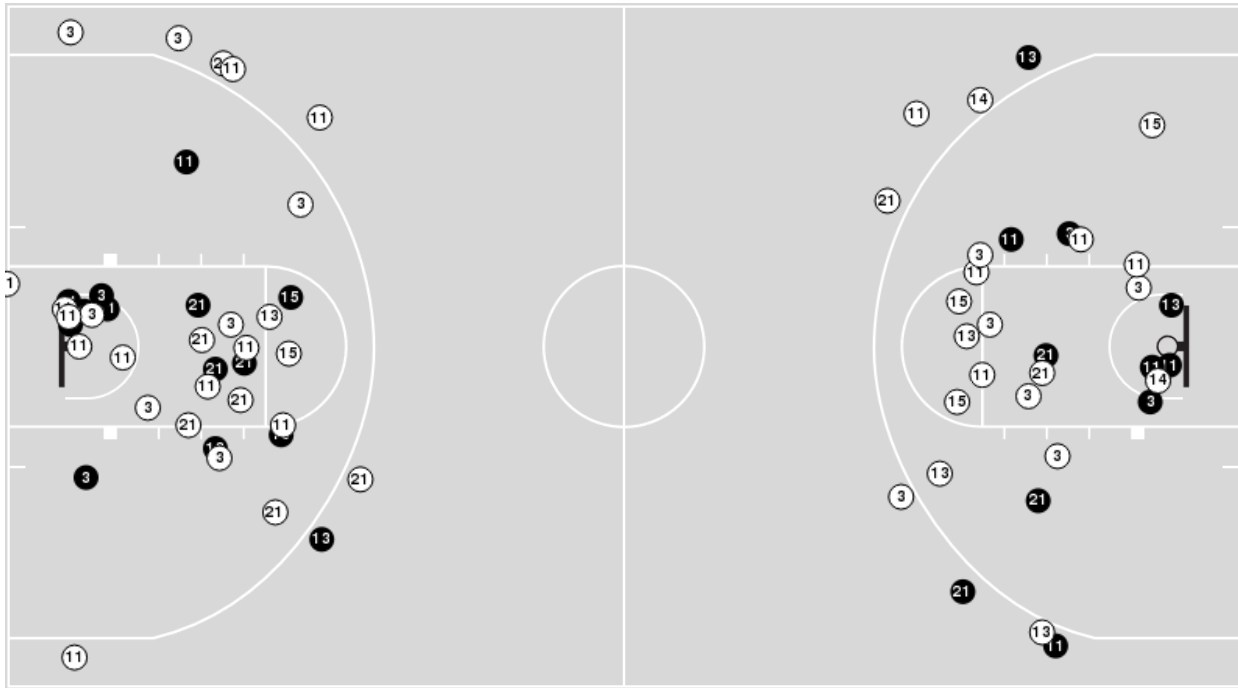

Officials: Joseph Vasziy, Michol Murray, Nykesha Thompson

Players => 2, 3, 4, 5, 10, 11, 13, 14, 15, 21, 22, 25FG Types=>AllResults=>All

Notre Dame

All Field Goals