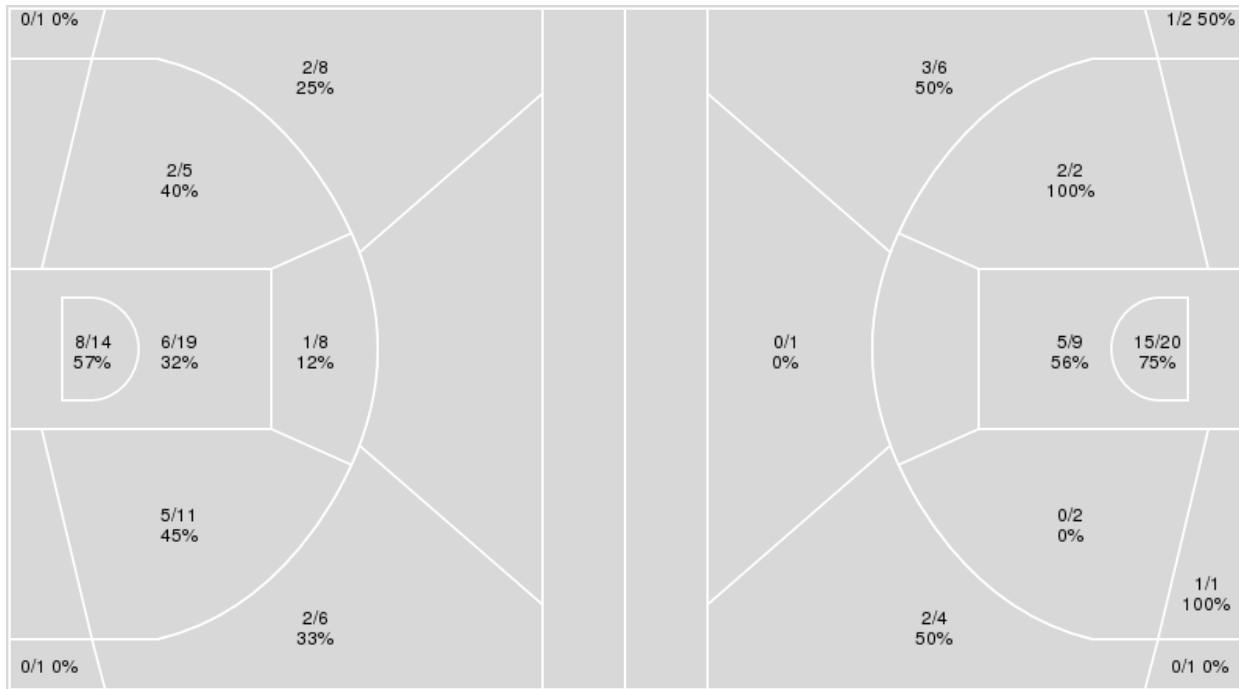

Oregon St. at Notre Dame

03/29/24 MVP Arena, Albany
2023-24 Women's Basketball

Officials: Joseph Vasziy, Michol Murray, Nykeshia Thompson

{ Players => 2, 3, 4, 5, 10, 11, 13, 14, 15, 21, 22, 25; } FG Types => All;
Results => All;

{ Players => 1, 2, 3, 4, 10, 11, 15, 22, 24, 30, 31, 32, 53; } FG Types =>
All; Results => All;

Notre Dame

Oregon St.

Notre Dame	M/A	%
Field Goals	26/73	36
2 Points	22/57	39
3 Points	4/16	25
Free Throws	9/9	100

Oregon St.	M/A	%
Field Goals	29/48	60
2 Points	23/34	68
3 Points	6/14	43
Free Throws	6/10	60