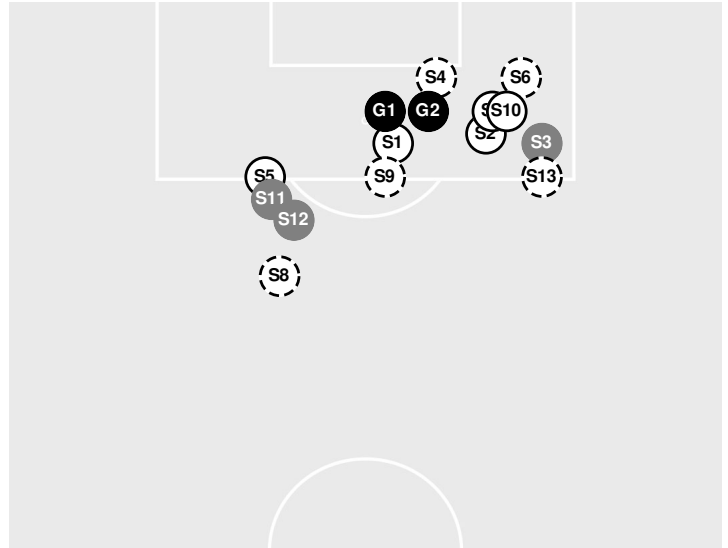

**Officials:** Lucas Feathers, Fernando Pina, Frank Pizana, Joshua Overmyer

Shots by Half Intervals	Fighting Irish Spartans	1st Half	2nd Half
		7	7

**Shot Chart**

**FIGHTING IRISH**

**SPARTANS**

Shot Off Target  
 Shot On Target  
 Blocked  
 Goal / Own Goal