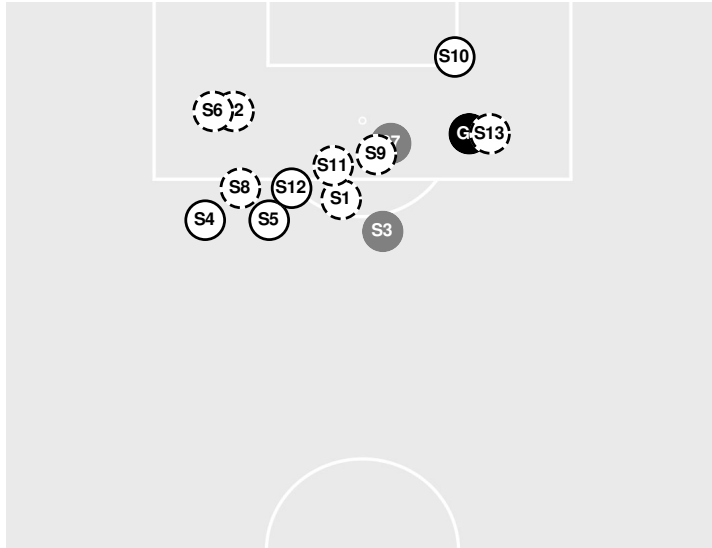

**Officials:** Lucas Feathers, Fernando Pina, Frank Pizana, Joshua Overmyer

Shots by Half Intervals	Fighting Irish Spartans	1st Half	2nd Half
		7	7

**Shot Chart**

**FIGHTING IRISH**

**SPARTANS**

Shot Off Target  
 Shot On Target  
 Blocked  
 Goal / Own Goal