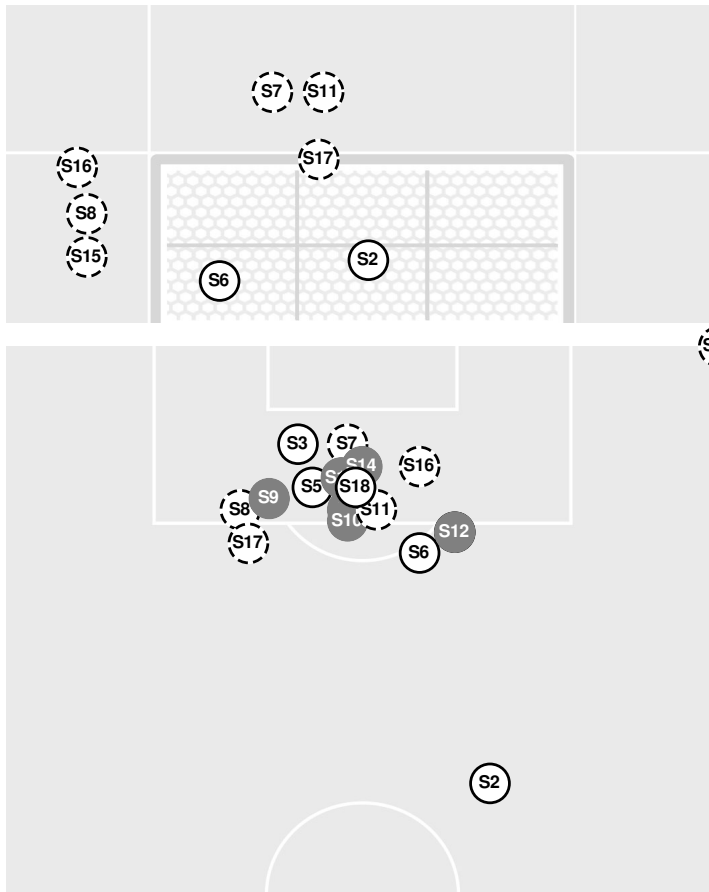

NOTRE DAME 2, MICHIGAN 0

Official Soccer Shot Chart - Final
Notre Dame vs Michigan
 8/29/2024 U-M Soccer Stadium , Ann Arbor
 2024-25 Women's Soccer

Match Time: 7:00 PM
Match Duration: 02:04
Attendance: 1563

Officials: Austin Saini, Jake Brochu, Kira VodenBenken, Christian Little

Shots by Half Intervals	Wolverines	1st Half	2nd Half
		Fighting Irish	7
		7	6

Shot Chart

WOLVERINES

FIGHTING IRISH

S Shot Off Target
 S Shot On Target
 S Blocked
 G Goal / Own Goal