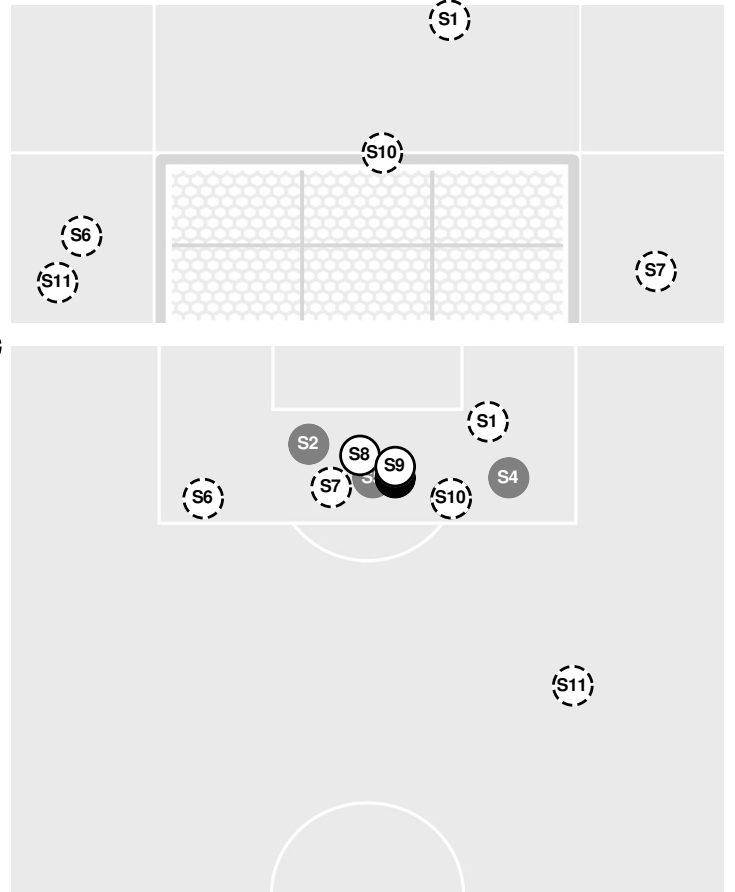

NOTRE DAME 2, MICHIGAN 0

Official Soccer Shot Chart - Final
Notre Dame vs Michigan
 8/29/2024 U-M Soccer Stadium , Ann Arbor
 2024-25 Women's Soccer

Match Time: 7:00 PM
Match Duration: 02:04
Attendance: 1563

Officials: Austin Saini, Jake Brochu, Kira VodenBenken, Christian Little

Shots by Half Intervals	Wolverines	1st Half	2nd Half
		Fighting Irish	7
		7	6

Shot Chart

WOLVERINES

FIGHTING IRISH

S Shot Off Target
 S Shot On Target
 S Blocked
 G Goal / Own Goal