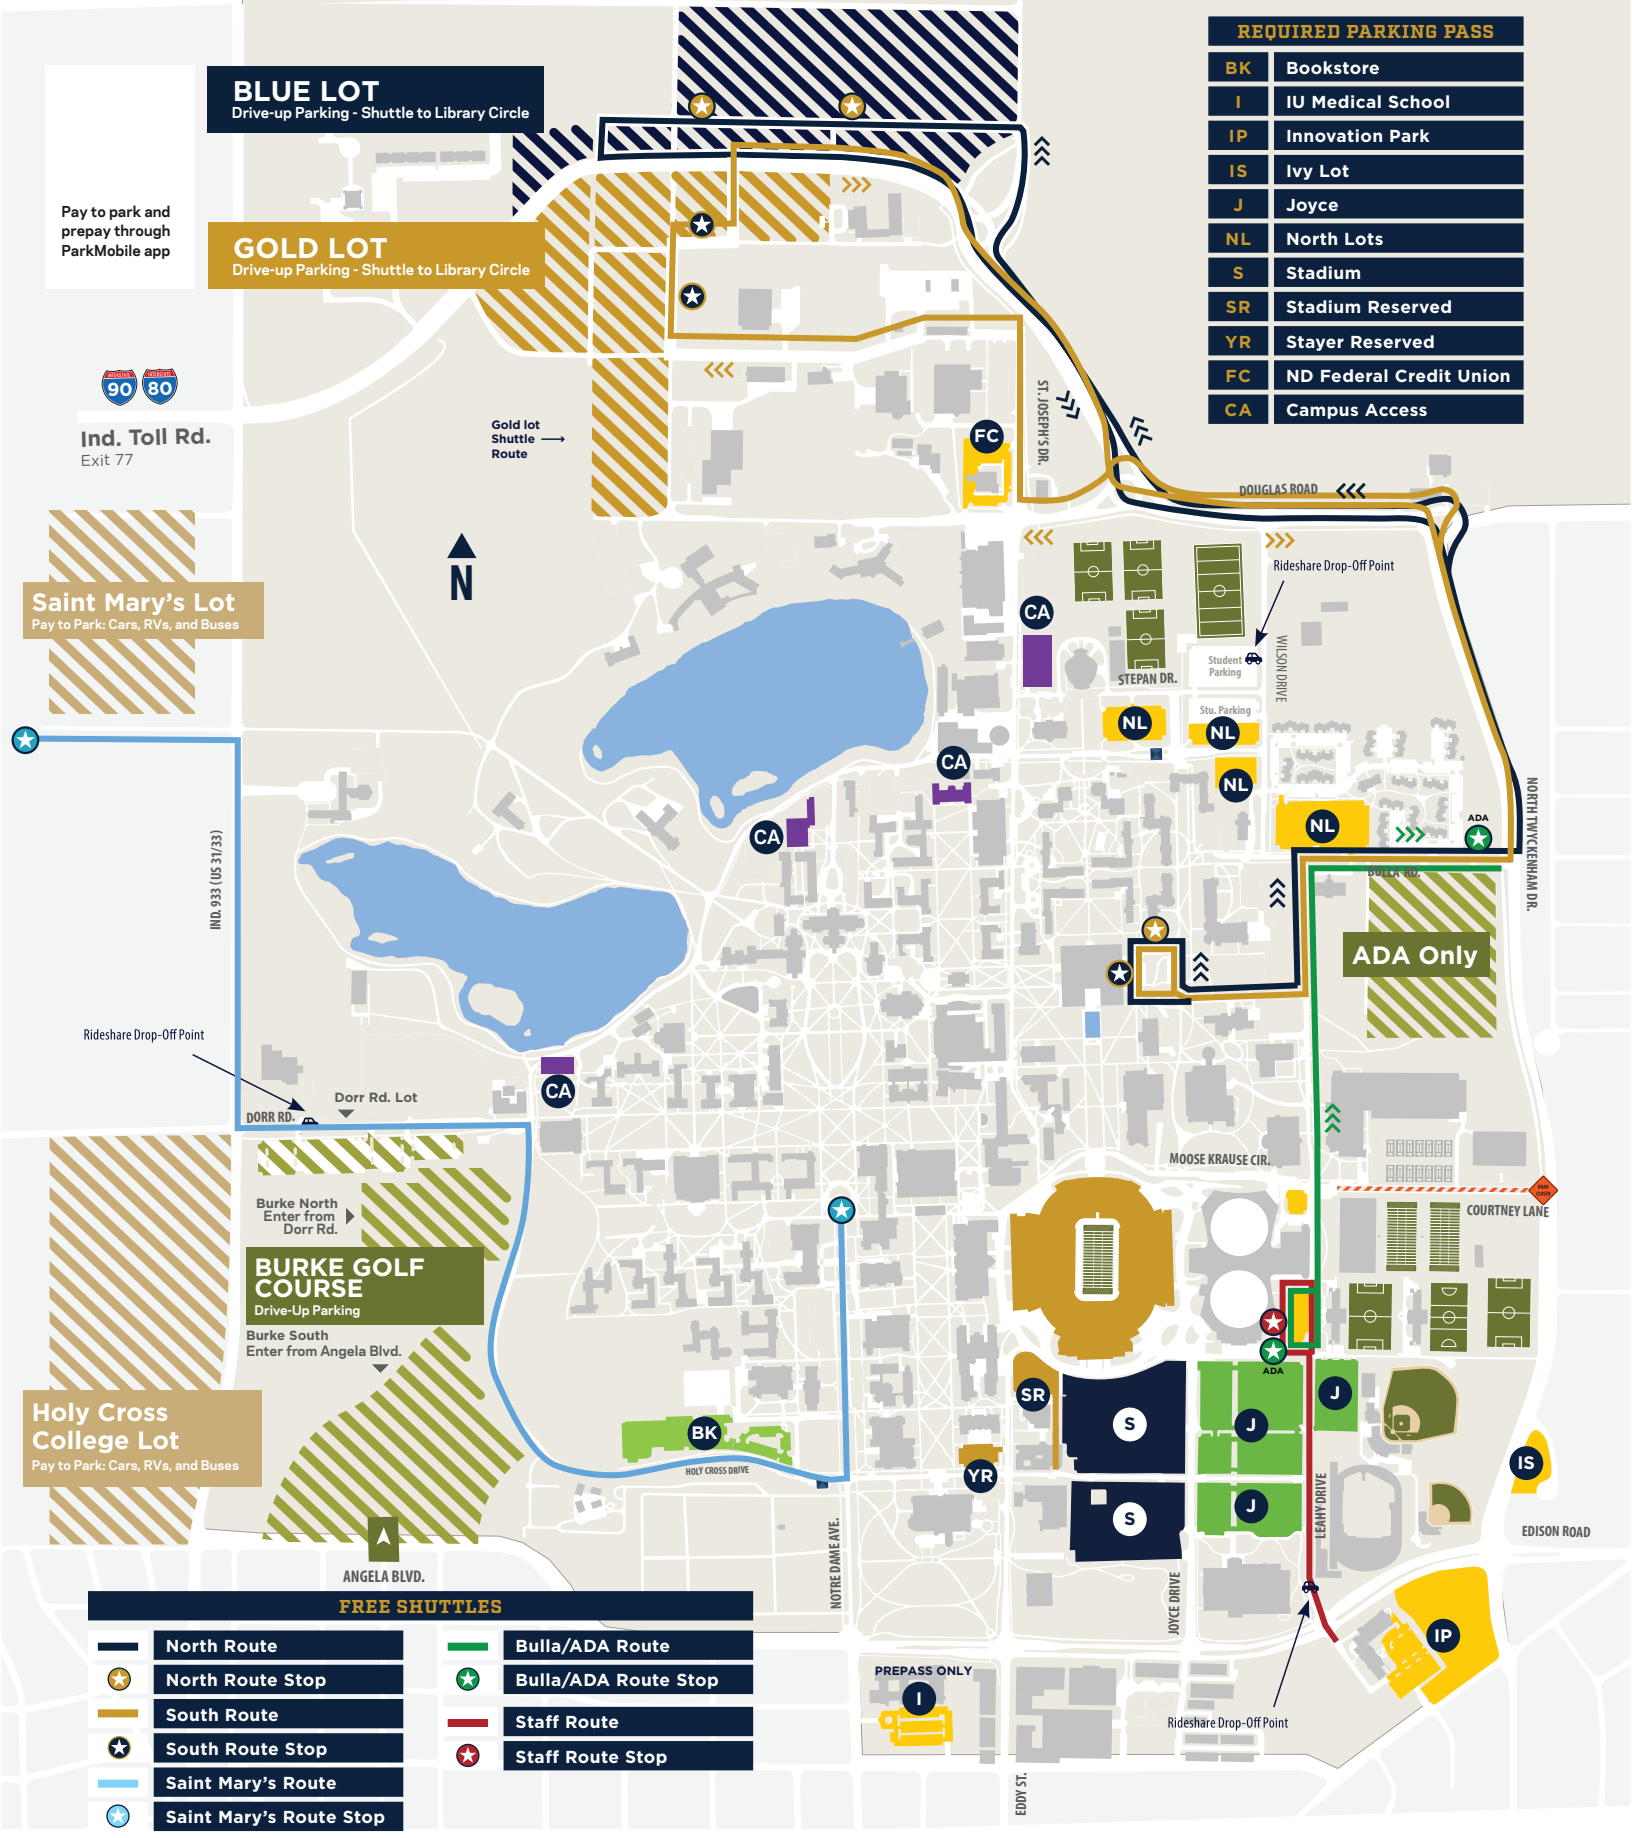

BLUE LOT
Drive-up Parking - Shuttle to Library Circle

GOLD LOT
Drive-up Parking - Shuttle to Library Circle

Saint Mary's Lot
Pay to Park: Cars, RVs, and Buses

BURKE GOLF COURSE
Drive-Up Parking
Burke North Enter from Dorr Rd.
Burke South Enter from Angela Blvd.

Holy Cross College Lot
Pay to Park: Cars, RVs, and Buses

FREE SHUTTLES			
	North Route		Bulla/ADA Route
	North Route Stop		Bulla/ADA Route Stop
	South Route		Staff Route
	South Route Stop		Staff Route Stop
	Saint Mary's Route		
	Saint Mary's Route Stop		

STEPAN DR.

MOOSE KRAUSE CIR.

JOYCE DRIVE

LEAHY DRIVE

WILSON DRIVE

DORR RD.

ANGELA BLVD.

HOLY CROSS DRIVE

DOUGLAS BLVD.

COURTNEY LANE

Rideshare Drop-Off Point

Student Parking

Stu Parking

Stu Parking

Stu Parking

Stu Parking