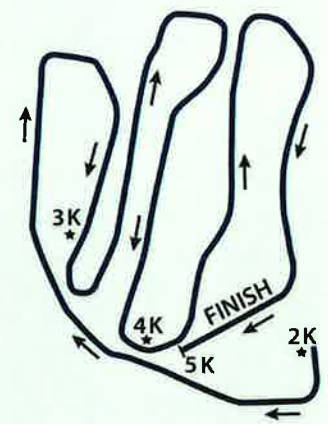

ND
CROSS COUNTRY
 BURKE GOLF COURSE &
 CROSS COUNTRY COURSE
5K COURSE

- 1** 2K LOOP
- 2** 3K LOOP

ROUTING GUIDE - 5K COURSE

1
 FIRST LAP
 0 - 2K

2
 SECOND LAP
 2K - 5K

FINISH LINE AREA

NDP
CROSS COUNTRY
BURKE GOLF COURSE & CROSS COUNTRY COURSE
8K COURSE

- 1** 2K LOOP
- 2** 3K LOOP
- 3** 3K LOOP

ROUTING GUIDE 8K COURSE