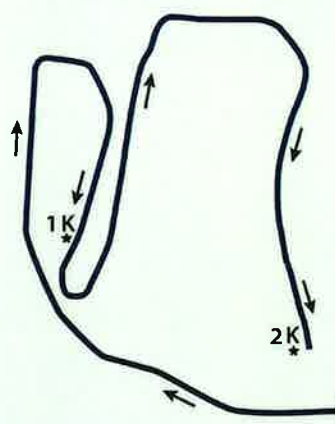

ND
CROSS COUNTRY
 BURKE GOLF COURSE &
 CROSS COUNTRY COURSE
5K COURSE

- 1** 2K LOOP
- 2** 3K LOOP

ROUTING GUIDE - 5K COURSE

1
 FIRST LAP
 0 - 2K

2
 SECOND LAP
 2K - 5K

FINISH LINE AREA

NDP
CROSS COUNTRY
BURKE GOLF COURSE & CROSS COUNTRY COURSE
8K COURSE

- 1** 2K LOOP
- 2** 3K LOOP
- 3** 3K LOOP

ROUTING GUIDE 8K COURSE