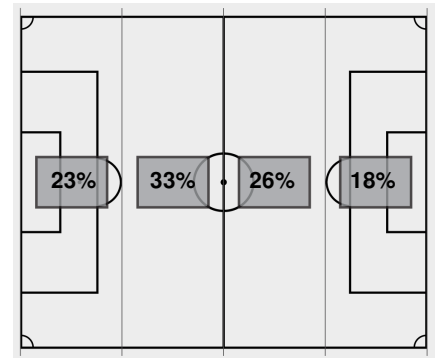

Attacking Direction →

16	TOTAL SHOTS	8
8	SHOTS ON TARGET	4
4	SAVES	7
3	CORNERS	4
5	OFFSIDES	0
3	YELLOW CARDS	0
0	RED CARDS	0
51%	POSSESSION TOTAL	49%

← Attacking Direction

\_\_\_\_\_  
Official's signature