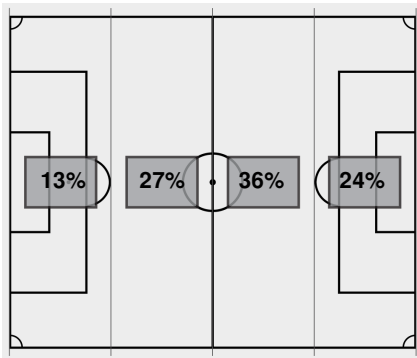

Attacking Direction →

16	TOTAL SHOTS	8
8	SHOTS ON TARGET	4
4	SAVES	7
3	CORNERS	4
5	OFFSIDES	0
3	YELLOW CARDS	0
0	RED CARDS	0
51%	POSSESSION TOTAL	49%

← Attacking Direction

\_\_\_\_\_  
Official's signature