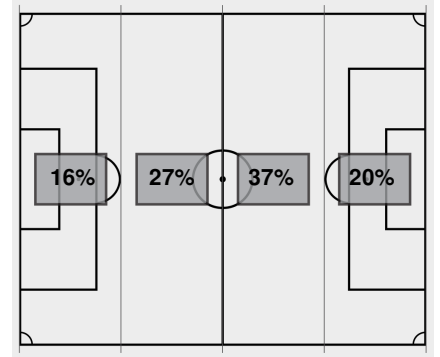

Attacking Direction →

9	TOTAL SHOTS	3
6	SHOTS ON TARGET	2
2	SAVES	5
1	CORNERS	2
1	OFFSIDES	0
0	YELLOW CARDS	0
0	RED CARDS	0
49%	POSSESSION TOTAL	51%

← Attacking Direction

\_\_\_\_\_  
Official's signature