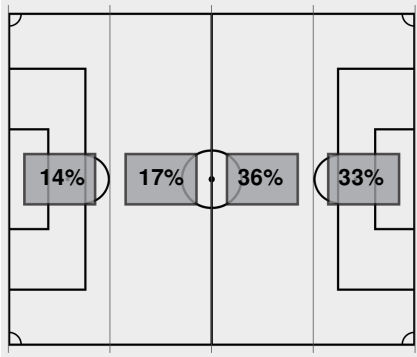

Attacking Direction →

9	TOTAL SHOTS	3
6	SHOTS ON TARGET	2
2	SAVES	5
1	CORNERS	2
1	OFFSIDES	0
0	YELLOW CARDS	0
0	RED CARDS	0
49%	POSSESSION TOTAL	51%

← Attacking Direction

\_\_\_\_\_  
Official's signature