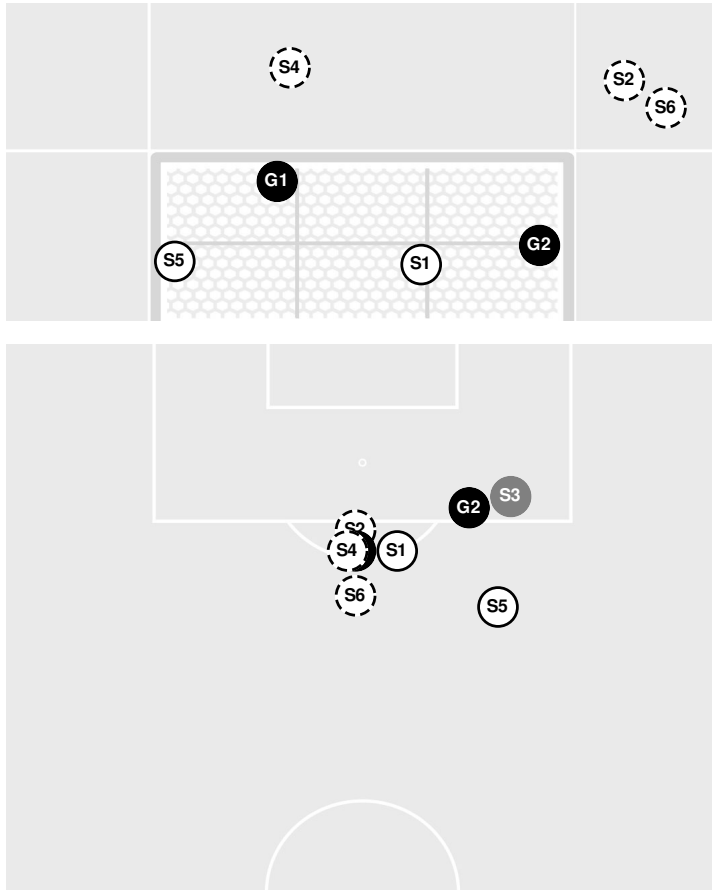

**NOTRE DAME 1, BOSTON COLLEGE 0**

Official Soccer Shot Chart - Final  
**Notre Dame vs Boston College**

9/12/2024 Newton Soccer Complex, Newton  
 2024-25 Women's Soccer

Match Time: 7:00 PM  
 Match Duration: 02:14  
 Attendance: 796

Officials:

		1st Half	2nd Half
Shots by Half Intervals	Eagles	5	3
	Fighting Irish	11	16

Shot Chart

EAGLES

FIGHTING IRISH

Shot Off Target  
 Shot On Target  
 Blocked  
 Goal / Own Goal

Shot Summary

Official Soccer Shot Chart - Final  
**Notre Dame vs Boston College**  
 9/12/2024 Newton Soccer Complex, Newton  
 2024-25 Women's Soccer