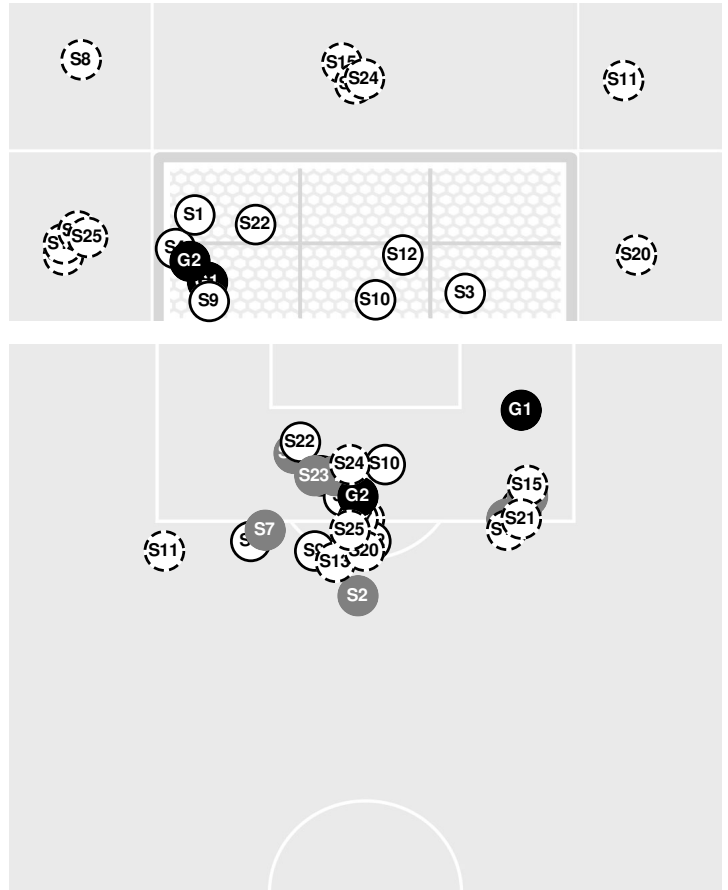

**NOTRE DAME 1, BOSTON COLLEGE 0**

Official Soccer Shot Chart - Final  
**Notre Dame vs Boston College**

9/12/2024 Newton Soccer Complex, Newton  
 2024-25 Women's Soccer

Match Time: 7:00 PM  
 Match Duration: 02:14  
 Attendance: 796

Officials:

		1st Half	2nd Half
Shots by Half Intervals	Eagles	5	3
	Fighting Irish	11	16

Shot Chart

EAGLES

FIGHTING IRISH

Shot Off Target  
 Shot On Target  
 Blocked  
 Goal / Own Goal

Shot Summary

Official Soccer Shot Chart - Final  
**Notre Dame vs Boston College**  
 9/12/2024 Newton Soccer Complex, Newton  
 2024-25 Women's Soccer

**Match Time:** 7:00 PM  
**Match Duration:** 02:14  
**Attendance:** 796

**Officials:**

**EAGLES**

No	Time	Player	Description
S1	17'	<b>22</b> , Ella Richards	Saved
S2	19'	<b>9</b> , Sydney Segalla	
G1	34'	<b>11</b> , Ava Lung	
G2	35'	<b>11</b> , Ava Lung	
S3	45'	<b>8</b> , Bella Douglas	Blocked
S4	46'	<b>22</b> , Ella Richards	
S5	54'	<b>20</b> , Baylor Goldthwaite	Saved
S6	74'	<b>9</b> , Sydney Segalla	