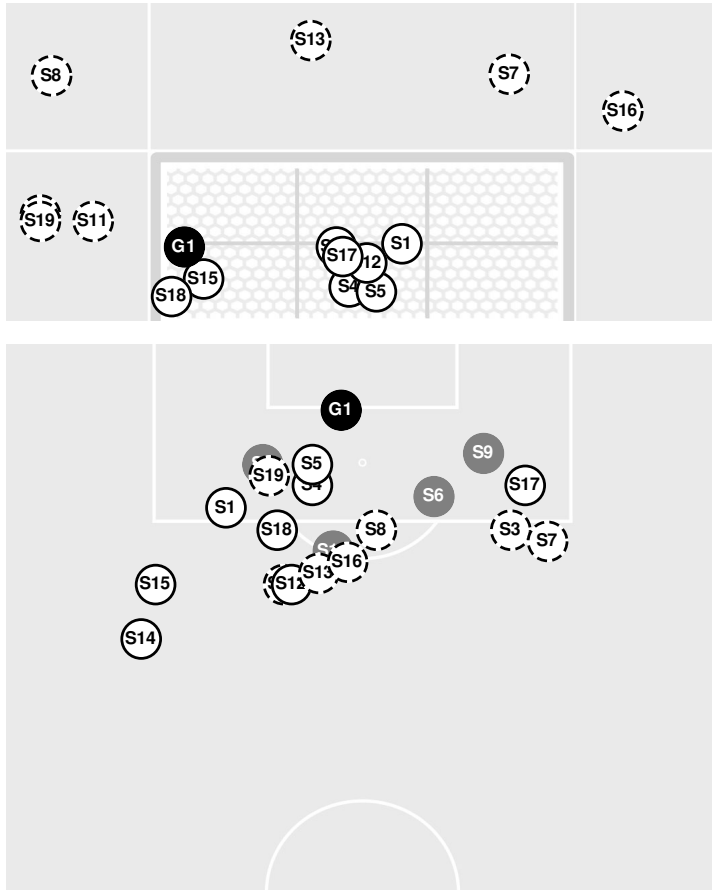

**NC STATE 0, NOTRE DAME 1**

**Officials:** JC Griggs, Erin Patterson, Maggie Short, Brian Alvarez

Shots by Half Intervals	1st Half		2nd Half	
	Fighting Irish	11	9	
Wolfpack	2	2		

Shot Chart

FIGHTING IRISH

WOLFPACK

S Shot Off Target  
 S Shot On Target  
 S Blocked  
 G Goal / Own Goal

Shot Summary

Official Soccer Shot Chart - Final  
**NC State vs Notre Dame**  
9/26/2024 Alumni Stadium, South Bend  
2024-25 Women's Soccer