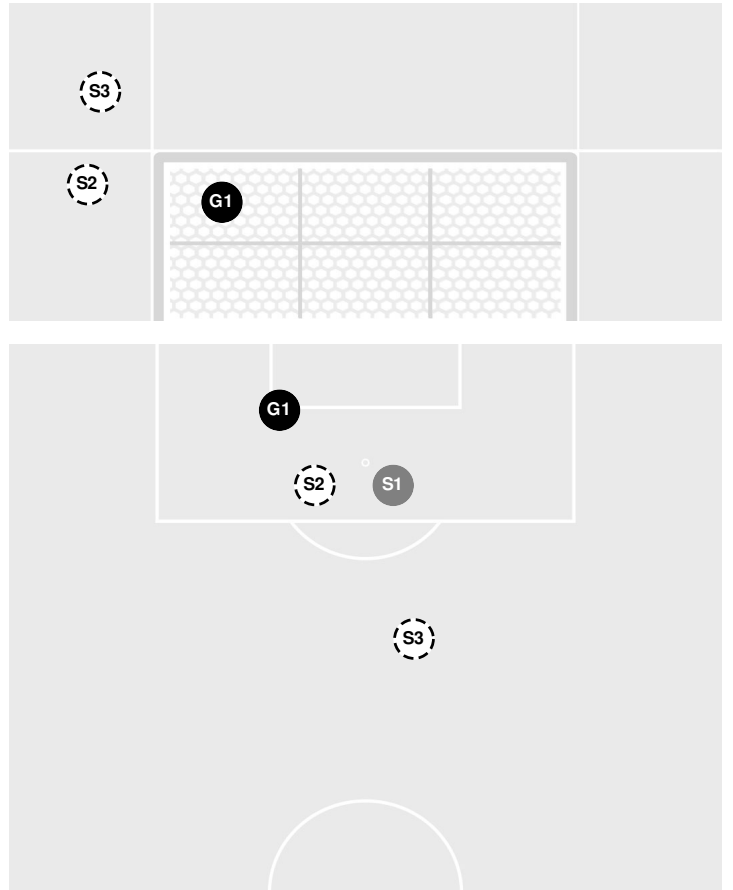

WOLFPACK

S Shot Off Target
S Shot On Target
S Blocked
G Goal / Own Goal

Shot Summary