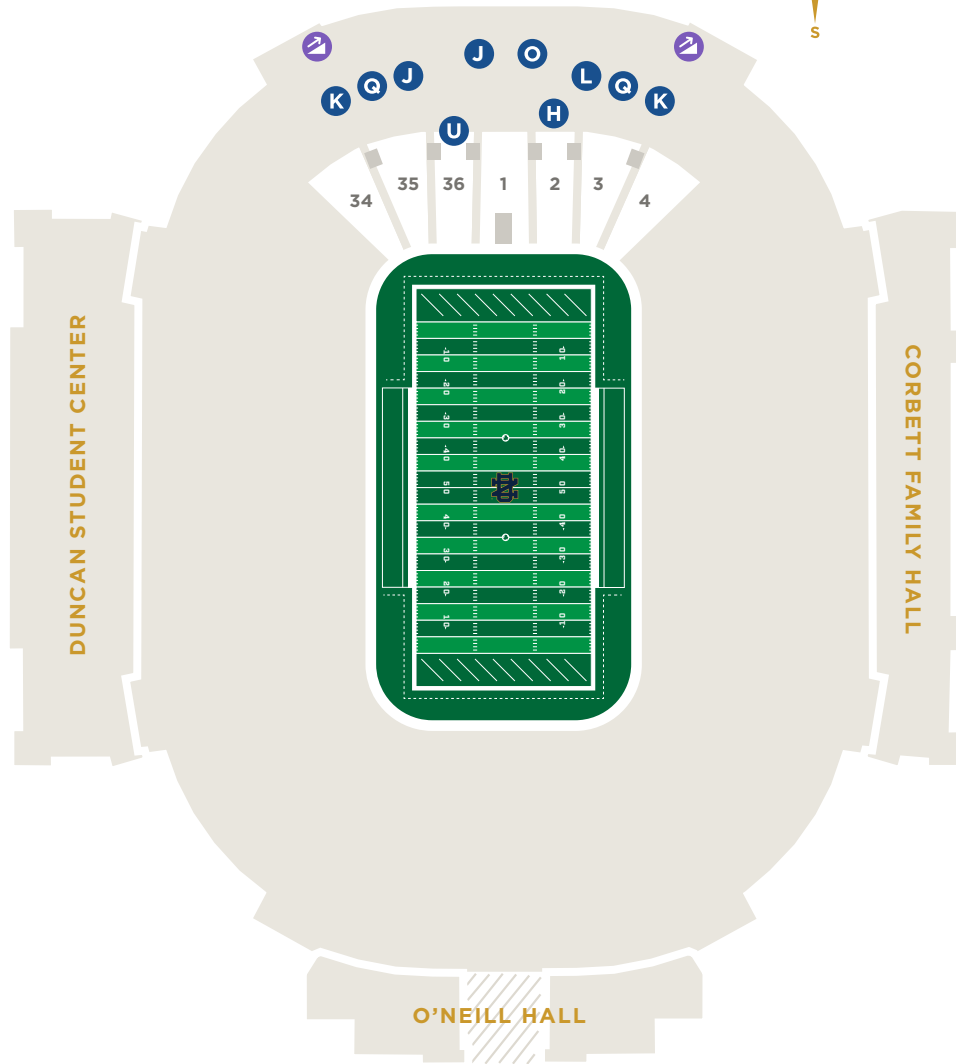

# MEZZANINE LEVEL

NOTRE DAME STADIUM

- |                          |                                |                        |
|--------------------------|--------------------------------|------------------------|
| <b>H</b> Connie's Pizza  | <b>L</b> Junbuggies Tacos      | <b>U</b> Walking Tacos |
| <b>J</b> Hot Dogs & More | <b>O</b> Pretzels & Ice Cream  |                        |
| <b>K</b> Ice Cream       | <b>Q</b> Seasonal Sweet Drinks |                        |