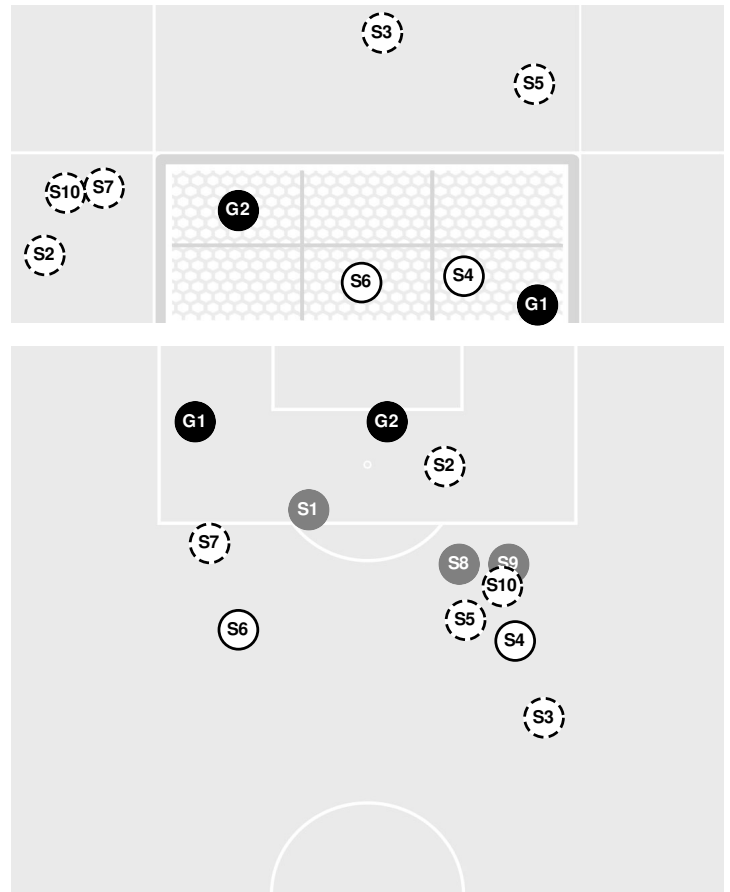

CALIFORNIA 1, NOTRE DAME 3

Officials: Jake Brochu, Shane Foley, Tony DeLois

		1st Half	2nd Half
Shots by Half Intervals	Fighting Irish	9	16
	Golden Bears	8	4

Shot Chart

FIGHTING IRISH

GOLDEN BEARS

(S) Shot Off Target (S) Shot On Target (S) Blocked (G) Goal / Own Goal