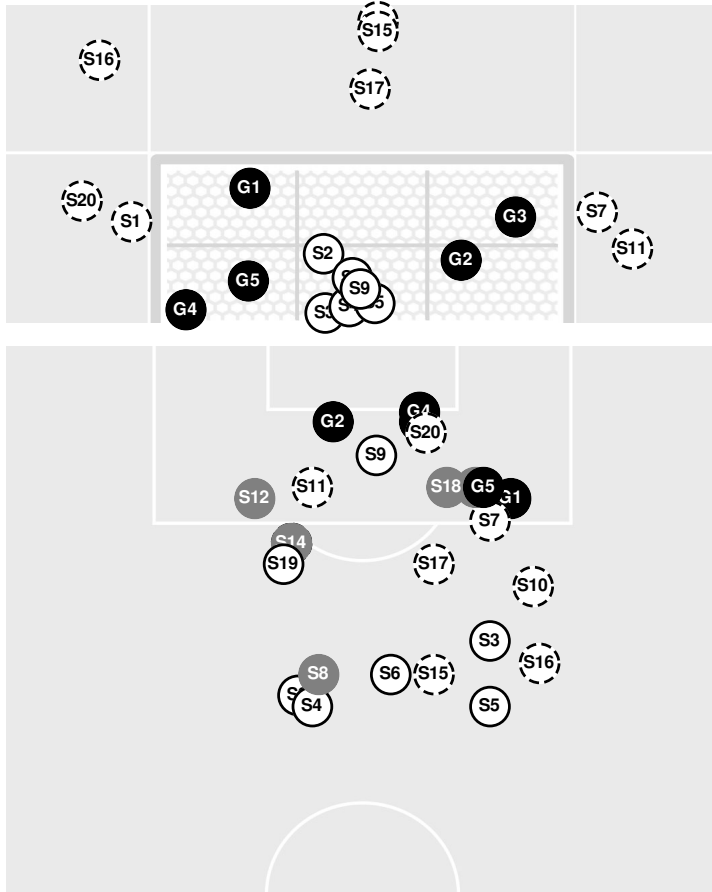

CALIFORNIA 1, NOTRE DAME 3

Officials: Jake Brochu, Shane Foley, Tony DeLois

		1st Half	2nd Half
Shots by Half Intervals	Fighting Irish	9	16
	Golden Bears	8	4

Shot Chart

FIGHTING IRISH

GOLDEN BEARS

(S) Shot Off Target (S) Shot On Target (S) Blocked (G) Goal / Own Goal

Shot Summary

Officials: Jake Brochu, Shane Foley, Tony DeLois

FIGHTING IRISH

No	Time	Player	Description
S1	8'	3, Izzy Engle	
S2	10'	9, Charlie Codd	Saved
S3	12'	3, Izzy Engle	Saved
G1	26'	27, Lily Joseph	
S4	26'	13, Laney Matriano	Saved
S5	31'	13, Laney Matriano	Saved
G2	36'	10, Ellie Hodsden	
S6	40'	13, Laney Matriano	Saved
S7	41'	23, Morgan Roy	
S8	50'	4, Leah Klenke	Blocked
S9	51'	3, Izzy Engle	Saved
S10	54'	18, Berkley Mensik	
S11	55'	24, Grace Restovich	
S12	60'	5, Ellie Ospeck	Blocked
S13	60'	4, Leah Klenke	Blocked
G3	63'	10, Ellie Hodsden	
G4	71'	10, Ellie Hodsden	
S14	74'	24, Grace Restovich	Blocked
S15	74'	4, Leah Klenke	
S16	75'	23, Morgan Roy	
S17	78'	9, Charlie Codd	
S18	81'	7, Annabelle Chukwu	Blocked
G5	82'	23, Morgan Roy	
S19	87'	17, Riley DeMartino	Saved
S20	89'	6, Paige Buchner	