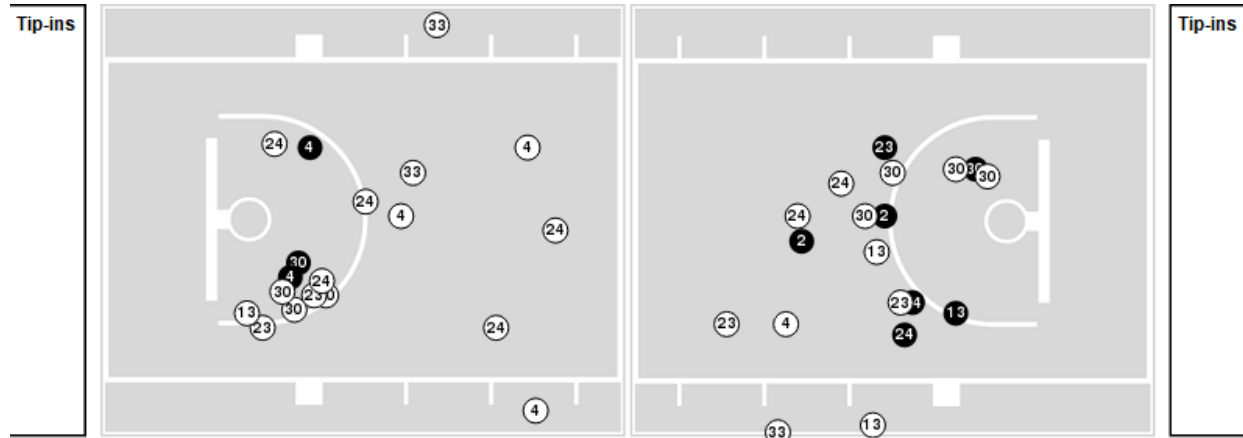

Blow Up Chart

● Made ○ Missed N - Player Number

Davenport	M/A	%
Field Goals	16/61	26
2 Points	10/47	21
3 Points	6/14	43
Free Throws	3/7	43

Davenport	M/A	%
Points in the Paint	20 (10 / 34)	29
Fast Break Points	4 (2/2)	100
Second Chance Points	4 (2/9)	22
Effective FG%	31