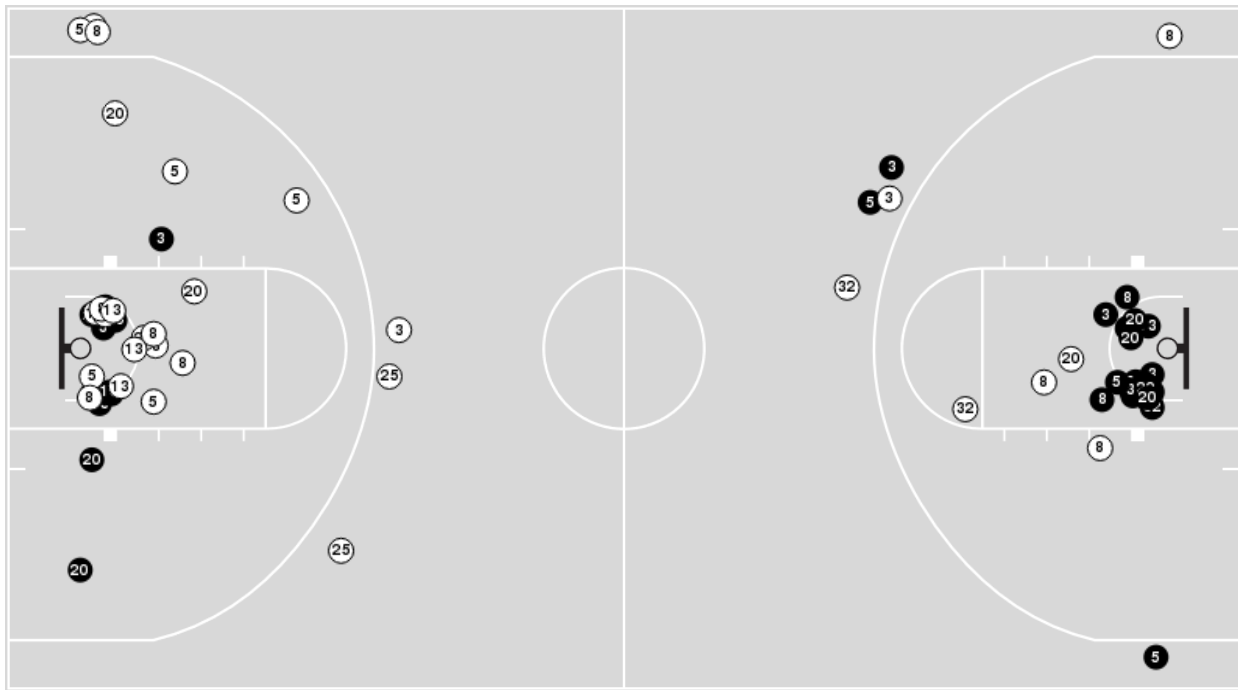

Officials: Billy Smith, Brandon Enterline, Kelsey Reynolds

Players => 2, 3, 5, 8, 11, 13, 14, 20, 21, 22, 25, 32FG Types=>AllResults=>All

Notre Dame

All Field Goals