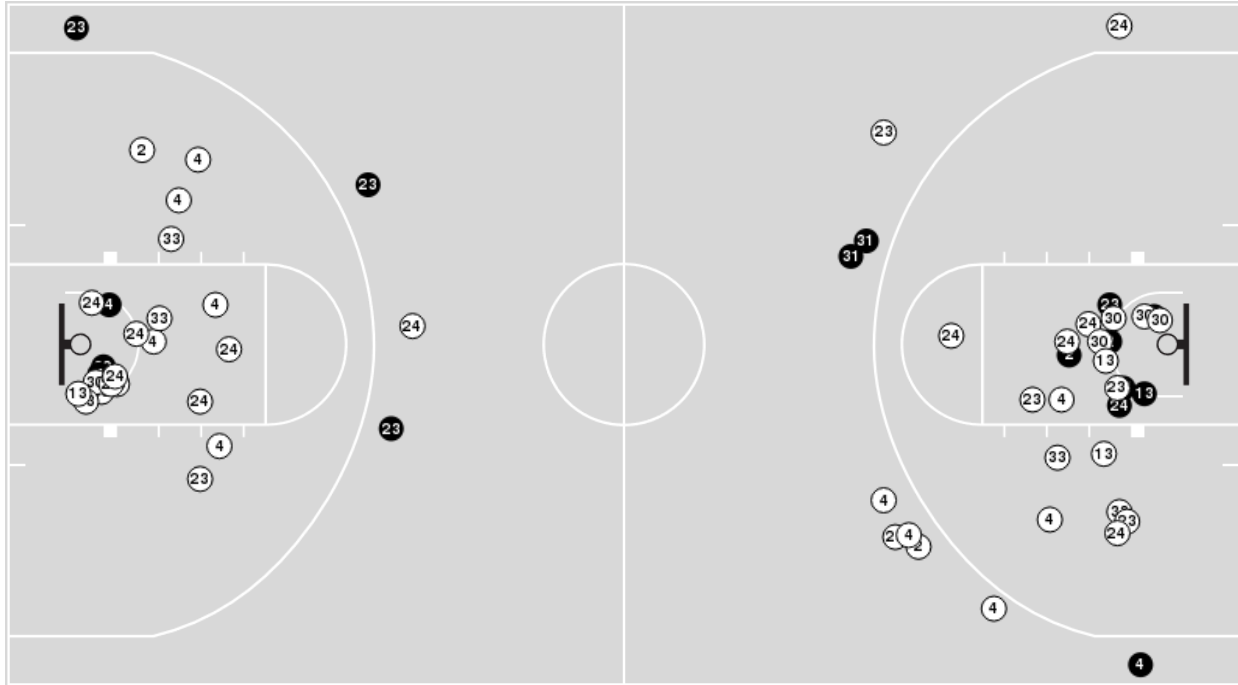

Officials: Billy Smith, Brandon Enterline, Kelsey Reynolds

Players => 2, 3, 4, 11, 13, 14, 22, 23, 24, 30, 31, 33 FG Types=>AllResults=>All

Davenport

All Field Goals