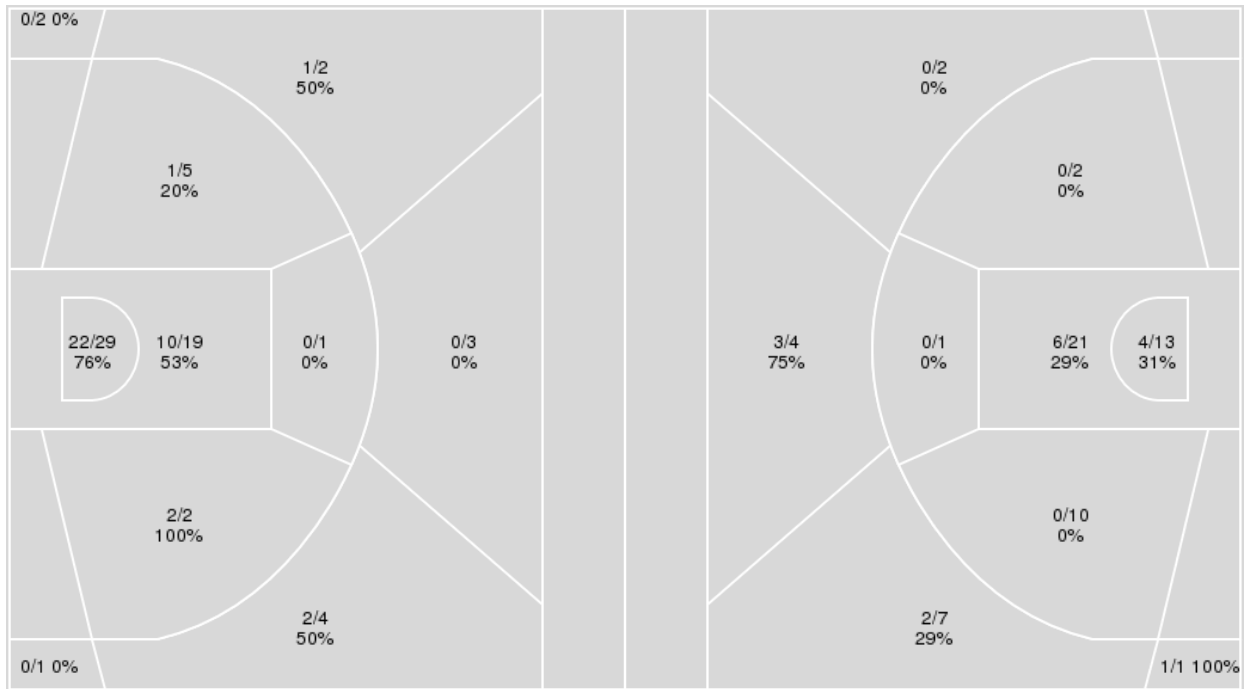

Officials: Billy Smith, Brandon Enterline, Kelsey Reynolds

{ Players => 2, 3, 5, 8, 11, 13, 14, 20, 21, 22, 25, 32; } FG Types => All;
Results => All;

{ Players => 2, 3, 4, 11, 13, 14, 22, 23, 24, 30, 31, 33; } FG Types =>
All; Results => All;

Notre Dame

Davenport

Notre Dame	M/A	%
Field Goals	38/68	56
2 Points	35/56	62
3 Points	3/12	25
Free Throws	22/30	73

Davenport	M/A	%
Field Goals	16/61	26
2 Points	10/47	21
3 Points	6/14	43
Free Throws	3/7	43