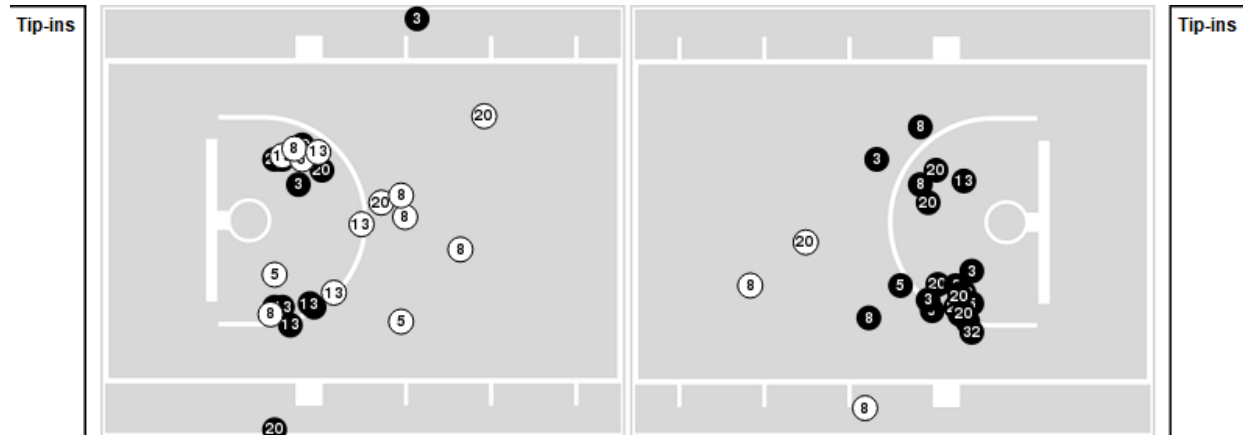

Blow Up Chart

● Made ○ Missed N - Player Number

Notre Dame	M/A	%
Field Goals	38/68	56
2 Points	35/56	62
3 Points	3/12	25
Free Throws	22/30	73

Notre Dame	M/A	%
Points in the Paint	64 (32 / 48)	67
Fast Break Points	43 (23/23)	100
Second Chance Points	18 (12/20)	60
Effective FG%	58