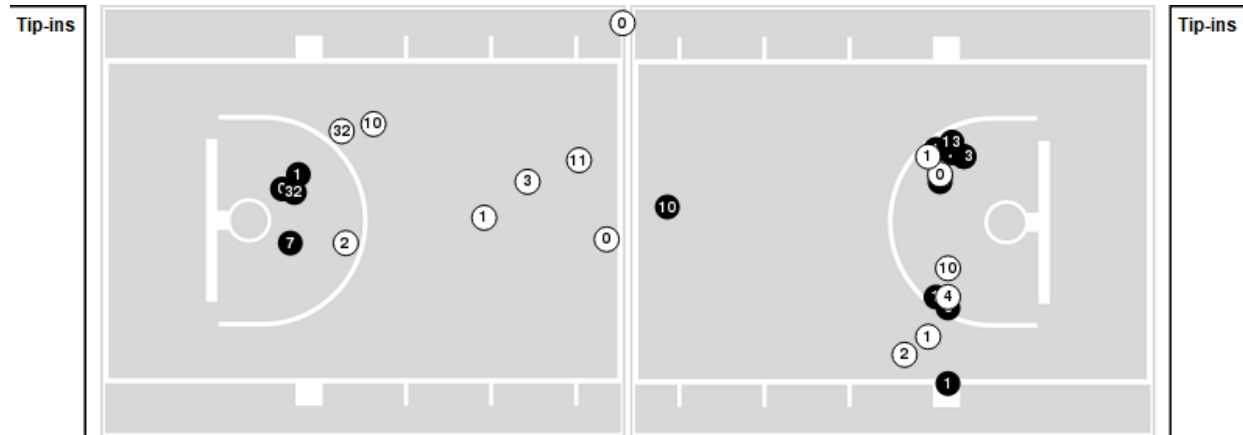

Blow Up Chart

● Made   ○ Missed   N - Player Number

Purdue Fort Wayne	M/A	%
Field Goals	18/52	35
2 Points	14/30	47
3 Points	4/22	18
Free Throws	14/24	58

Purdue Fort Wayne	M/A	%
Points in the Paint	26 (13 / 26)	50
Fast Break Points	8 (4/4)	100
Second Chance Points	3 (2/5)	40
Effective FG%	38