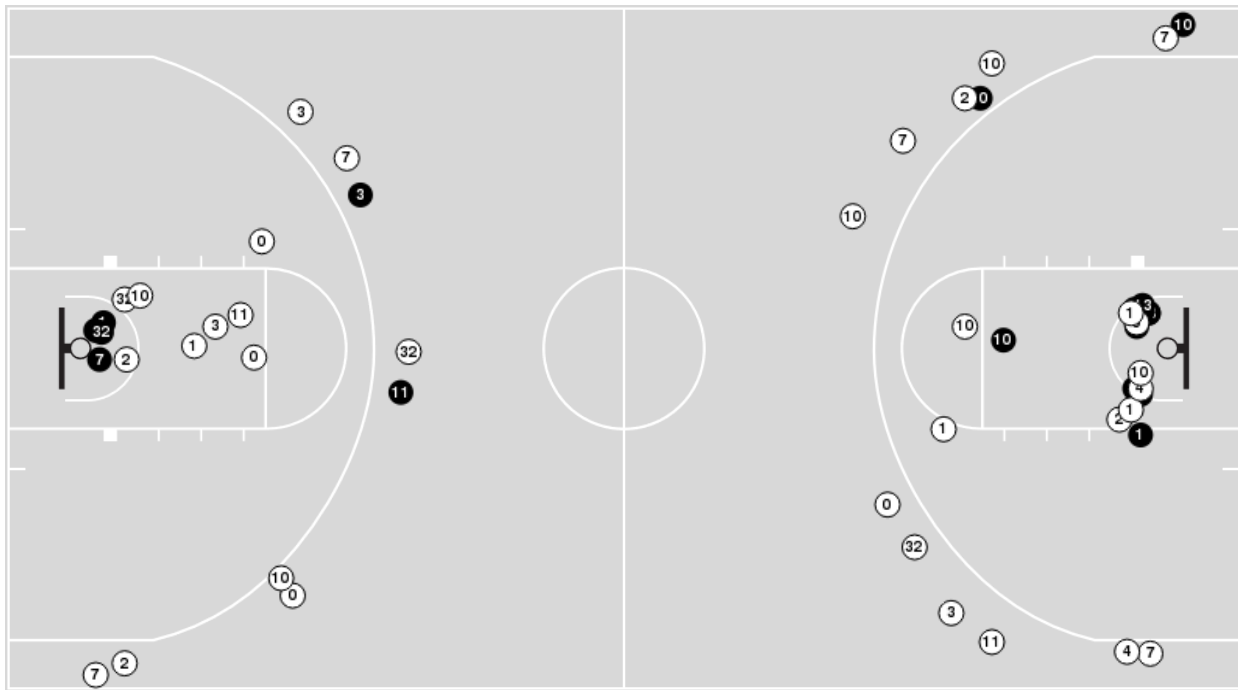

Officials: Paul Szcel, Tony Meeks, Jourdan Love

Players => AllFG Types=>AllResults=>All

Purdue Fort Wayne

All Field Goals