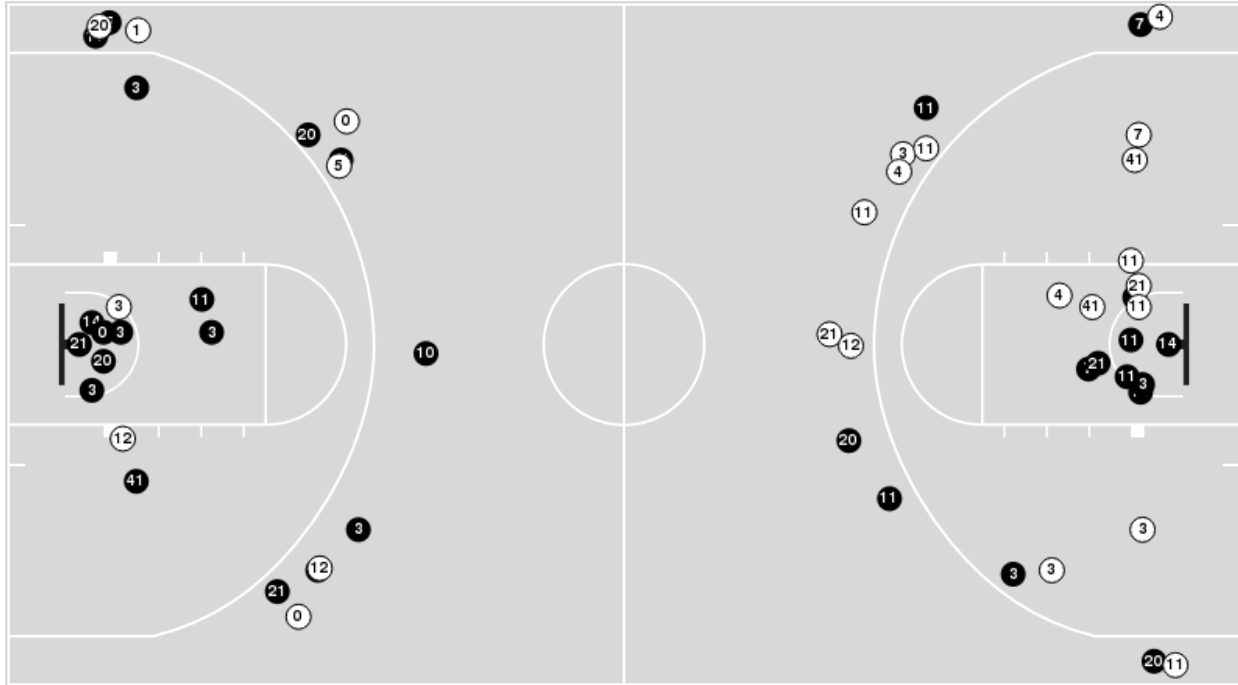

Officials: Paul Szcel, Tony Meeks, Jourdan Love

Players => AllFG Types=>AllResults=>All
Notre Dame

All Field Goals