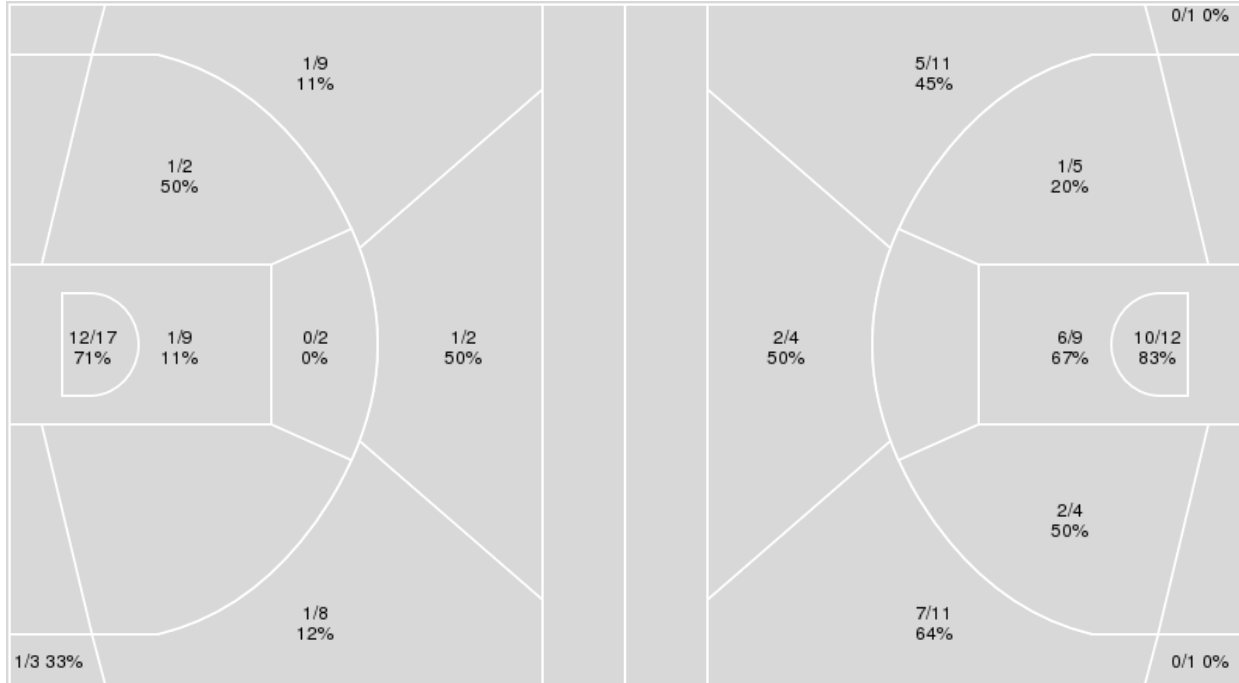

Officials: Paul Szelc, Tony Meeks, Jourdan Love

{ Players => All; } FG Types => All; Results => All;

{ Players => All; } FG Types => All; Results => All;

Purdue Fort Wayne

Notre Dame

Purdue Fort Wayne	M/A	%
Field Goals	18/52	35
2 Points	14/30	47
3 Points	4/22	18
Free Throws	14/24	58

Notre Dame	M/A	%
Field Goals	33/58	57
2 Points	19/30	63
3 Points	14/28	50
Free Throws	11/15	73