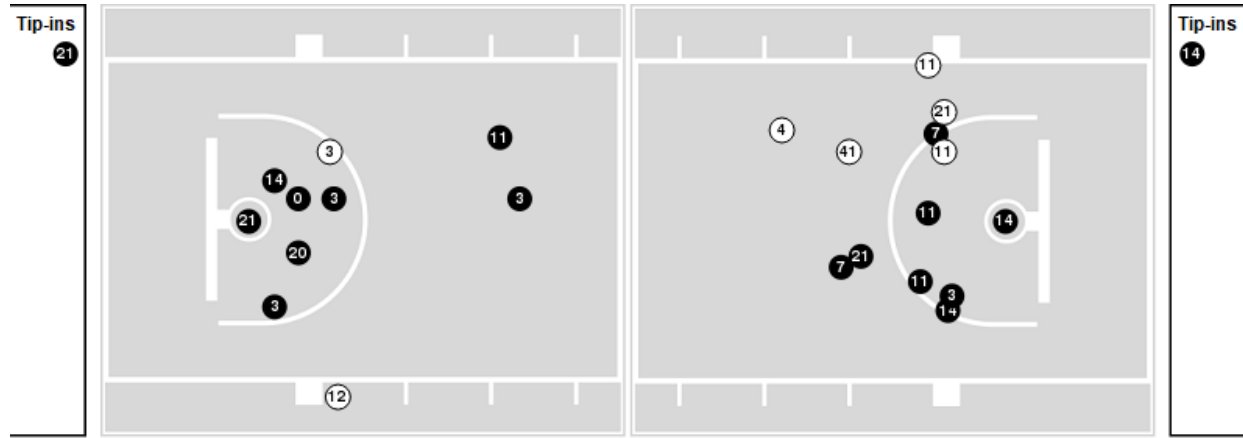

Blow Up Chart

● Made   ○ Missed   N - Player Number

Notre Dame	M/A	%
Field Goals	33/58	57
2 Points	19/30	63
3 Points	14/28	50
Free Throws	11/15	73

Notre Dame	M/A	%
Points in the Paint	32 (16 / 21)	76
Fast Break Points	8 (4/4)	100
Second Chance Points	11 (6/9)	67
Effective FG%	69