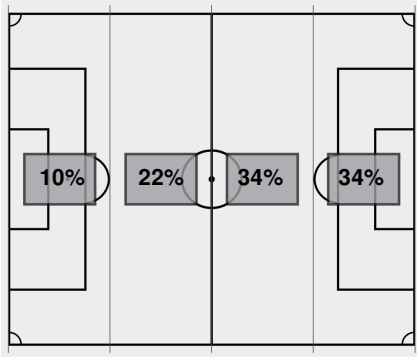

Official Soccer Box Score - Final
Notre Dame vs Louisville
10/12/2024 Dr. Mark & Cindy Lynn Stadium, Louisville
2024-25 Women's Soccer

Match Time: 5:00 PM
Match Duration: 01:59
Attendance: 375

Officials: John McCloskey, Aaron Rawlins, Laura Snyder, Chad Collins

Attacking Direction →

21	TOTAL SHOTS	5
10	SHOTS ON TARGET	1
1	SAVES	10
13	CORNERS	0
2	OFFSIDES	0
3	YELLOW CARDS	1
0	RED CARDS	0
61%	POSSESSION TOTAL	39%