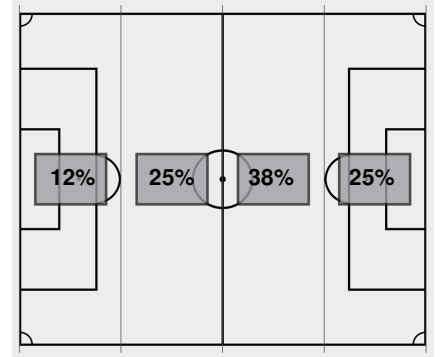

← Attacking Direction

_____
Official's signature