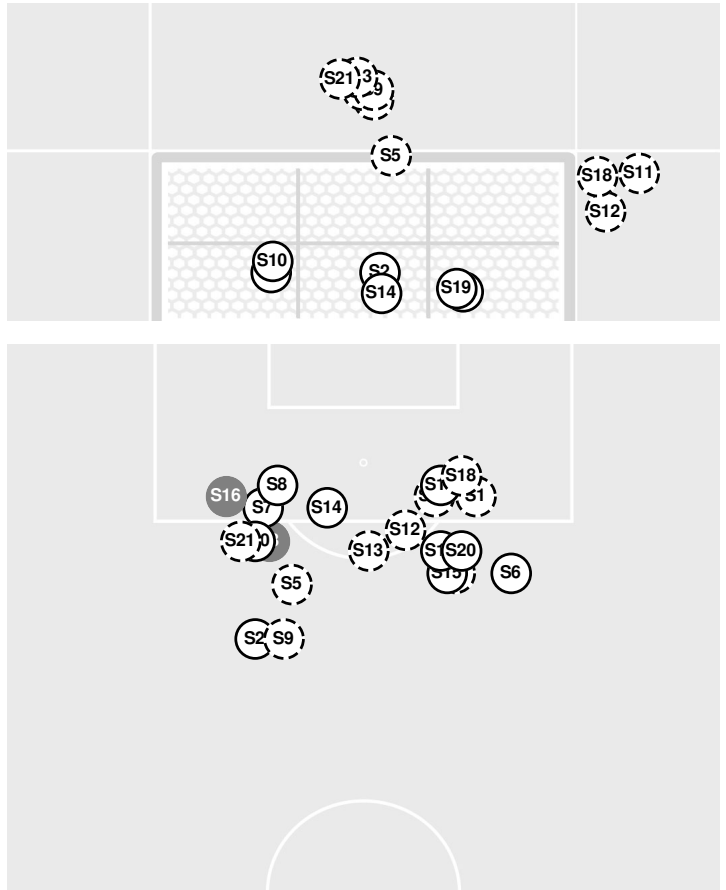

NOTRE DAME 0, LOUISVILLE 0

Official Soccer Shot Chart - Final
Notre Dame vs Louisville
 10/12/2024 Dr. Mark & Cindy Lynn Stadium, Louisville
 2024-25 Women's Soccer

Match Time: 5:00 PM
Match Duration: 01:59
Attendance: 375

Officials: John McCloskey, Aaron Rawlins, Laura Snyder, Chad Collins

Shots by Half Intervals	Cardinals	1st Half	2nd Half
		2	3
	Fighting Irish	10	11

Shot Chart

CARDINALS

FIGHTING IRISH

Shot Off Target
 Shot On Target
 Blocked
 Goal / Own Goal

Shot Summary

Official Soccer Shot Chart - Final
Notre Dame vs Louisville
10/12/2024 Dr. Mark & Cindy Lynn Stadium, Louisville
2024-25 Women's Soccer

Match Time: 5:00 PM
Match Duration: 01:59
Attendance: 375