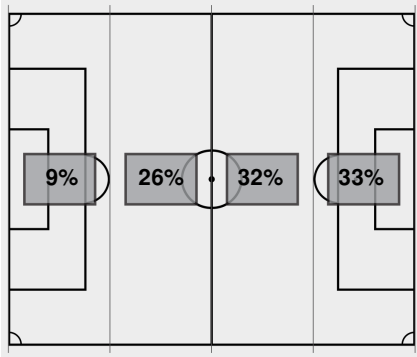

Official Soccer Box Score - First Half
Notre Dame vs Louisville
 10/12/2024 Dr. Mark & Cindy Lynn Stadium, Louisville
 2024-25 Women's Soccer

Match Time: 5:00 PM
Match Duration: 01:59
Attendance: 375

Officials: John McCloskey, Aaron Rawlins, Laura Snyder, Chad Collins