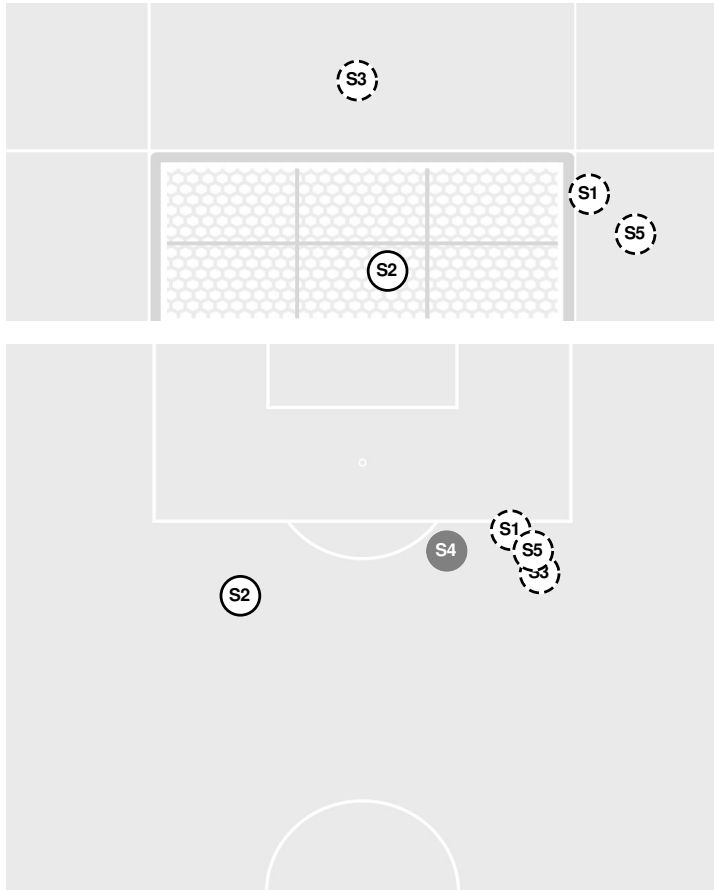

Official Soccer Shot Chart - Final
Notre Dame vs Louisville
10/12/2024 Dr. Mark & Cindy Lynn Stadium, Louisville
2024-25 Women's Soccer

Match Time: 5:00 PM
Match Duration: 01:59
Attendance: 375

Officials: John McCloskey, Aaron Rawlins, Laura Snyder, Chad Collins

Shots by Half Intervals	Cardinals	1st Half	2nd Half
		2	3
	Fighting Irish	10	11

Shot Chart

CARDINALS