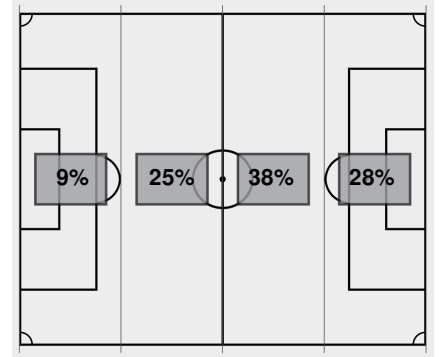

← Attacking Direction

_____
Official's signature