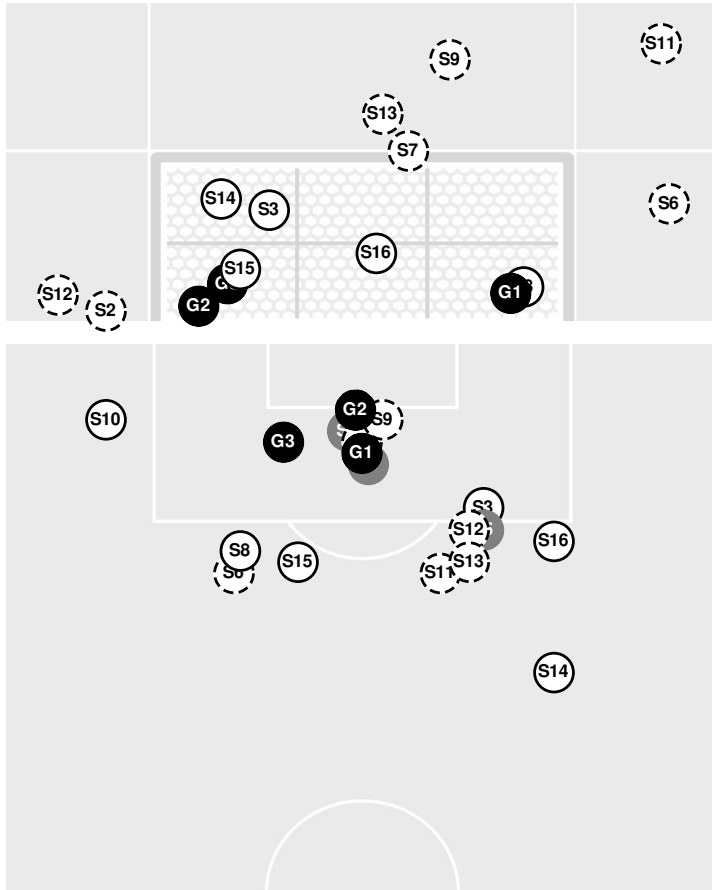

**CARDINAL**

S Shot Off Target   
 S Shot On Target   
 S Blocked   
 G Goal / Own Goal

**Shot Summary**

Official Soccer Shot Chart - Final  
**Stanford vs Notre Dame**  
 10/20/2024 Alumni Stadium, South Bend  
 2024-25 Women's Soccer