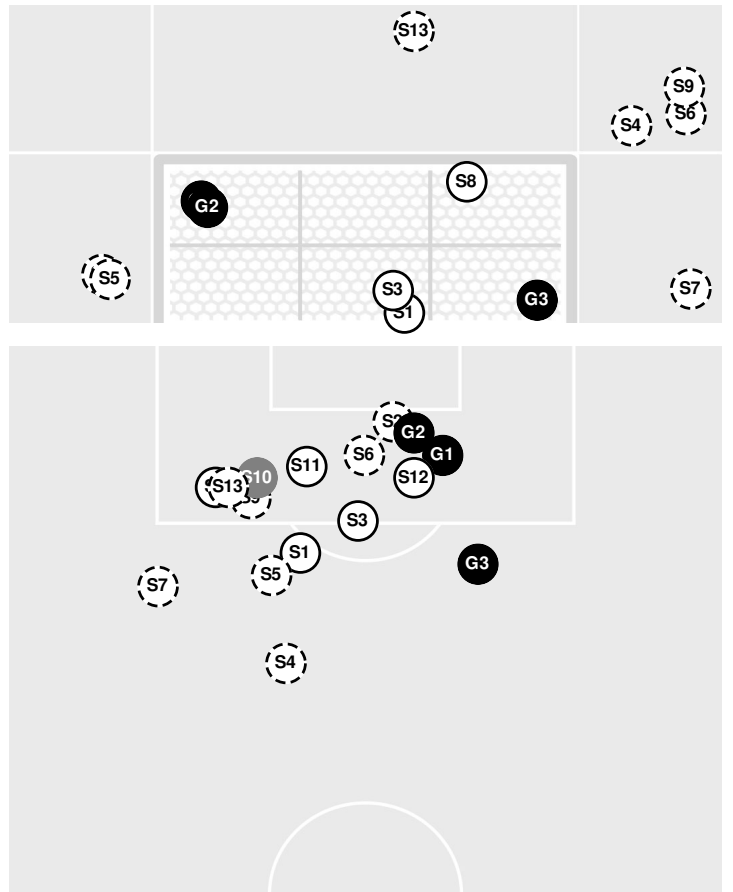

NOTRE DAME 1, DUKE 2

Official Soccer Shot Chart - Final
Notre Dame vs Duke
 10/24/2024 Koskinen Stadium, Durham
 2024-25 Women's Soccer

Match Time: 7:00 PM
Match Duration: 02:04
Attendance: 1049

Officials: Izlen Peksenar, Jason White, Alex Tensi, Jude Carr

Shots by Half Intervals	Blue Devils	1st Half	2nd Half
		Blue Devils	11
Fighting Irish	6	10	

Shot Chart

BLUE DEVILS

FIGHTING IRISH

(S) Shot Off Target (S) Shot On Target (S) Blocked (G) Goal / Own Goal

Shot Summary