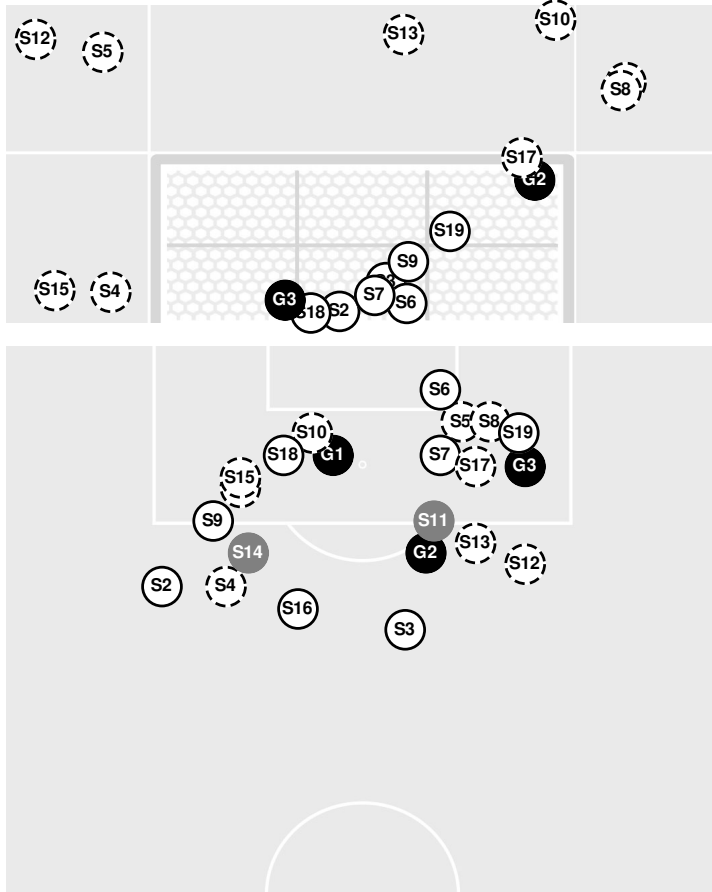

NOTRE DAME 1, DUKE 2

Official Soccer Shot Chart - Final
Notre Dame vs Duke
 10/24/2024 Koskinen Stadium, Durham
 2024-25 Women's Soccer

Match Time: 7:00 PM
Match Duration: 02:04
Attendance: 1049

Officials: Izlen Peksenar, Jason White, Alex Tensi, Jude Carr

Shots by Half Intervals	Blue Devils	1st Half	2nd Half
		Blue Devils	11
Fighting Irish	6	10	

Shot Chart

BLUE DEVILS

FIGHTING IRISH

(S) Shot Off Target (S) Shot On Target (S) Blocked (G) Goal / Own Goal

Shot Summary