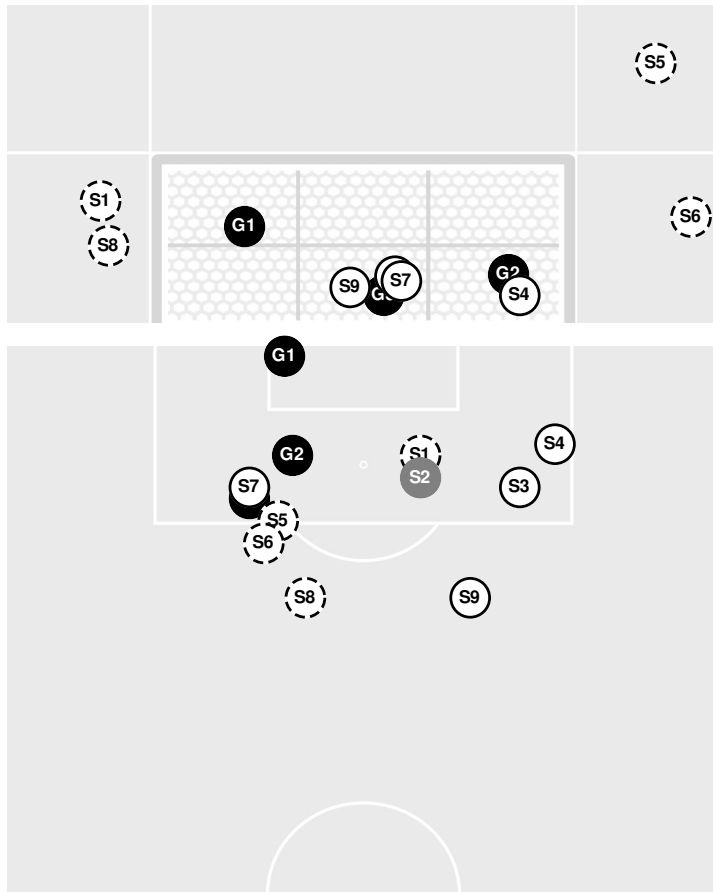

Official Soccer Shot Chart - Final
Pittsburgh vs Notre Dame
10/31/2024 Alumni Stadium, South Bend
2024-25 Women's Soccer

Match Time: 7:00 PM
Match Duration: 02:01
Attendance: 277

Officials: Michael Lavergne, Carlos Leyva, Justin Bell, Frank Pizana

Shots by Half Intervals	Fighting Irish Panthers	1st Half	2nd Half
		3 5	9 7

Shot Chart

FIGHTING IRISH