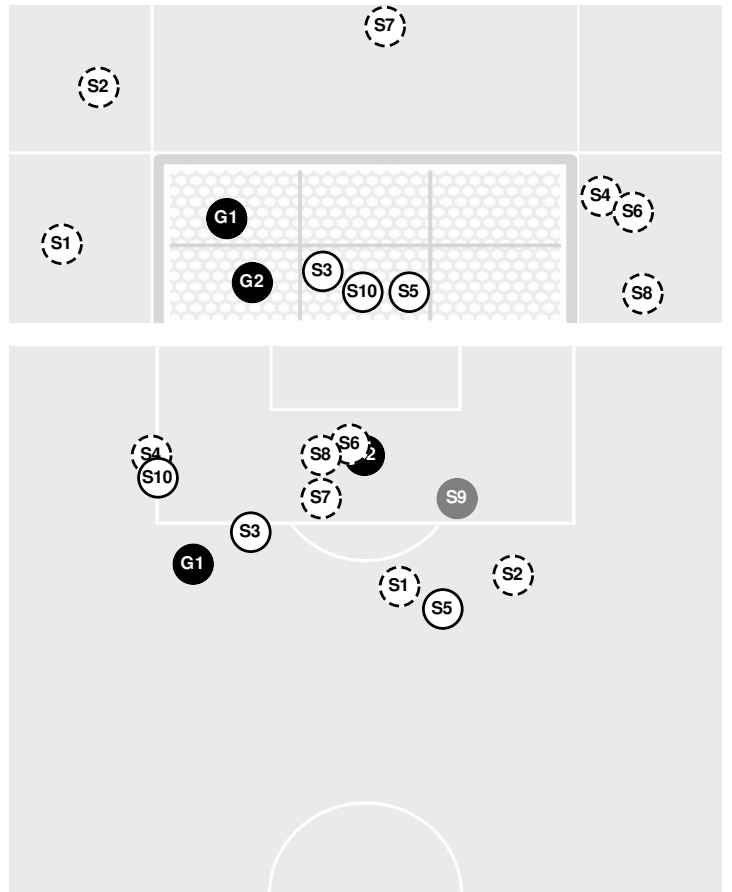

Officials: Michael Lavergne, Carlos Leyva, Justin Bell, Frank Pizana

Shots by Half Intervals	Fighting Irish Panthers	1st Half	2nd Half
		3 5	9 7

Shot Chart

FIGHTING IRISH

PANTHERS

S Shot Off Target
 S Shot On Target
 S Blocked
 G Goal / Own Goal