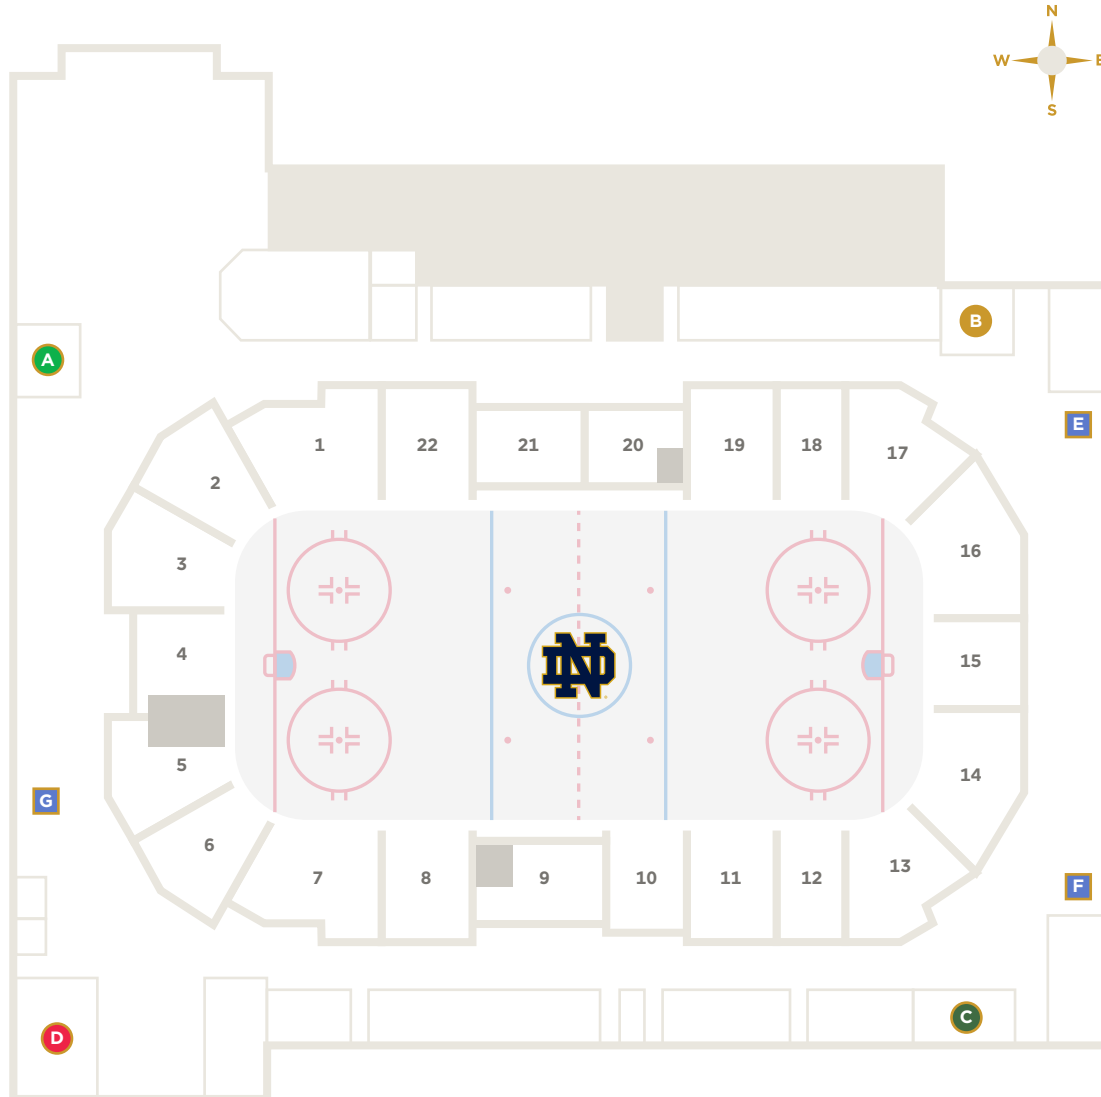

LEVEL 1 MAIN CONCOURSE

COMPTON FAMILY ICE ARENA

Concessions

- A Ben's Pretzels
- B Hot Dogs & More
- C Junbuggies Tacos
- D Grab 'n Go

PORTABLE

- E Ice Cream
- F Chick-Fil-A
- G Walking Tacos