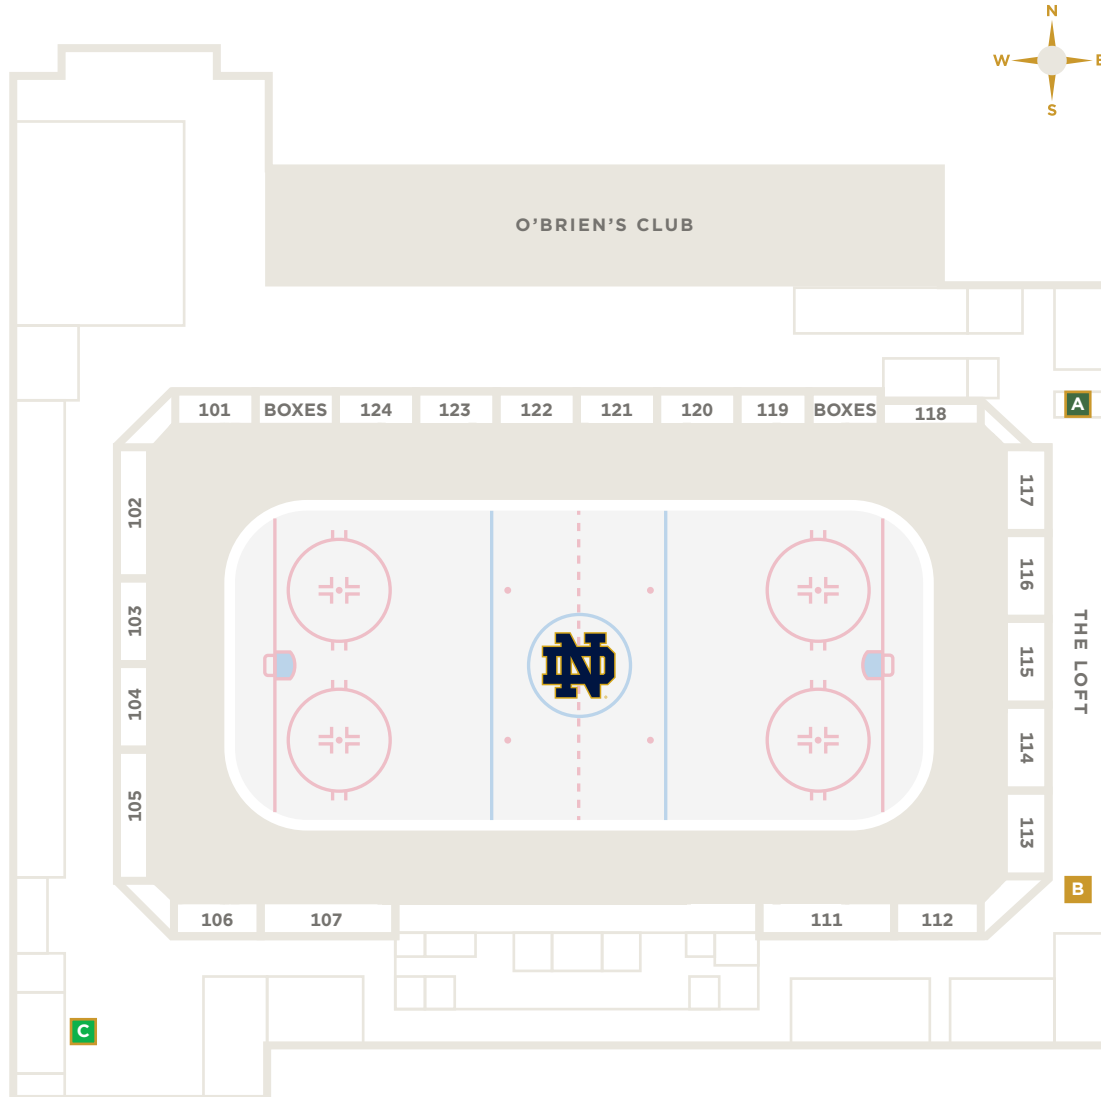

LEVEL 2 MEZZANINE LEVEL

COMPTON FAMILY ICE ARENA

Concessions

PORTABLE

- A** The Loft Grille
- B** The Loft Tap
- C** Hot Dogs & More