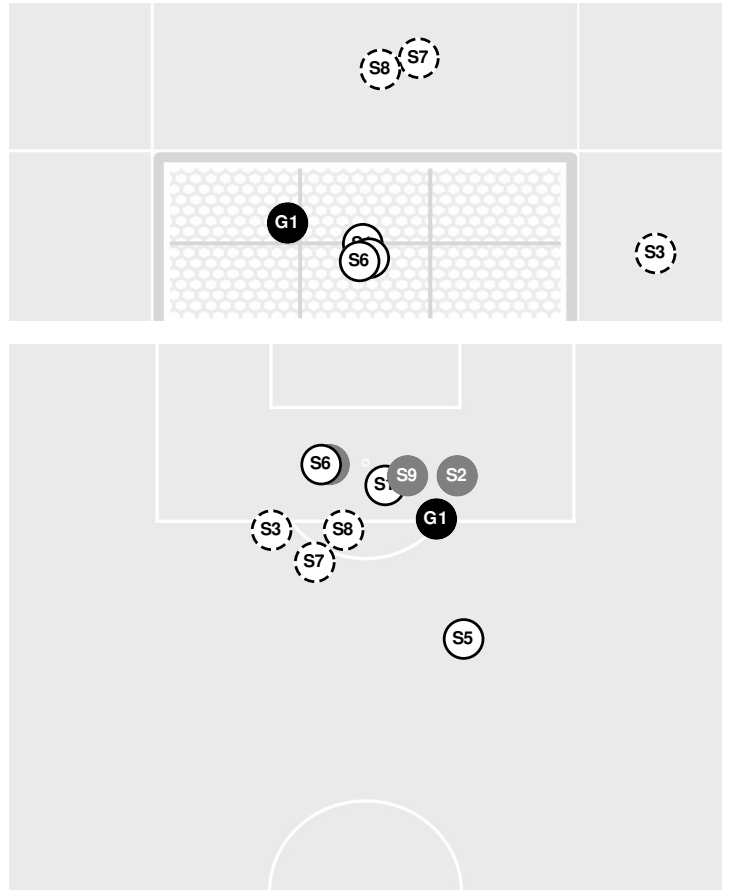

**NOTRE DAME 1, FLORIDA ST. 1**

Shots by Half Intervals	Seminoles	1st Half	2nd Half
		0	5

Shot Chart

SEMINOLES

FIGHTING IRISH

S Shot Off Target  
 S Shot On Target  
 S Blocked  
 G Goal / Own Goal

Shot Summary

Official Soccer Shot Chart - Final  
**Notre Dame vs Florida St.**  
11/3/2024 Seminole Soccer Complex, Tallahassee  
2024-25 Women's Soccer

**Match Time:** 8:00 PM  
**Match Duration:** 02:01  
**Attendance:** 1166