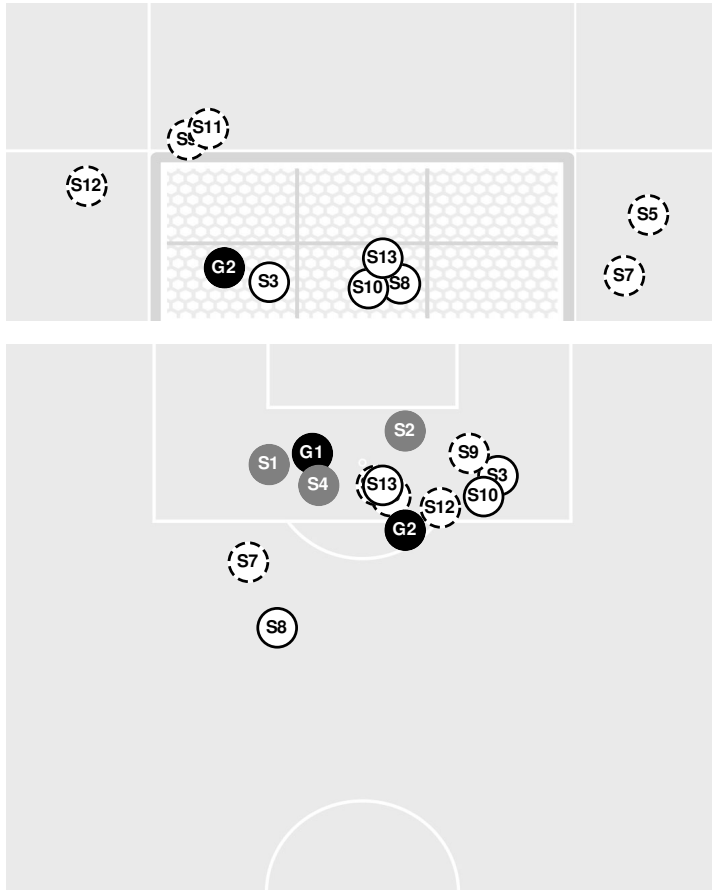

**NOTRE DAME 1, FLORIDA ST. 1**

Shots by Half Intervals	Seminoles	1st Half	2nd Half
		0	5

Shot Chart

SEMINOLES

FIGHTING IRISH

S Shot Off Target  
 S Shot On Target  
 S Blocked  
 G Goal / Own Goal

Shot Summary

Official Soccer Shot Chart - Final  
**Notre Dame vs Florida St.**  
11/3/2024 Seminole Soccer Complex, Tallahassee  
2024-25 Women's Soccer

**Match Time:** 8:00 PM  
**Match Duration:** 02:01  
**Attendance:** 1166