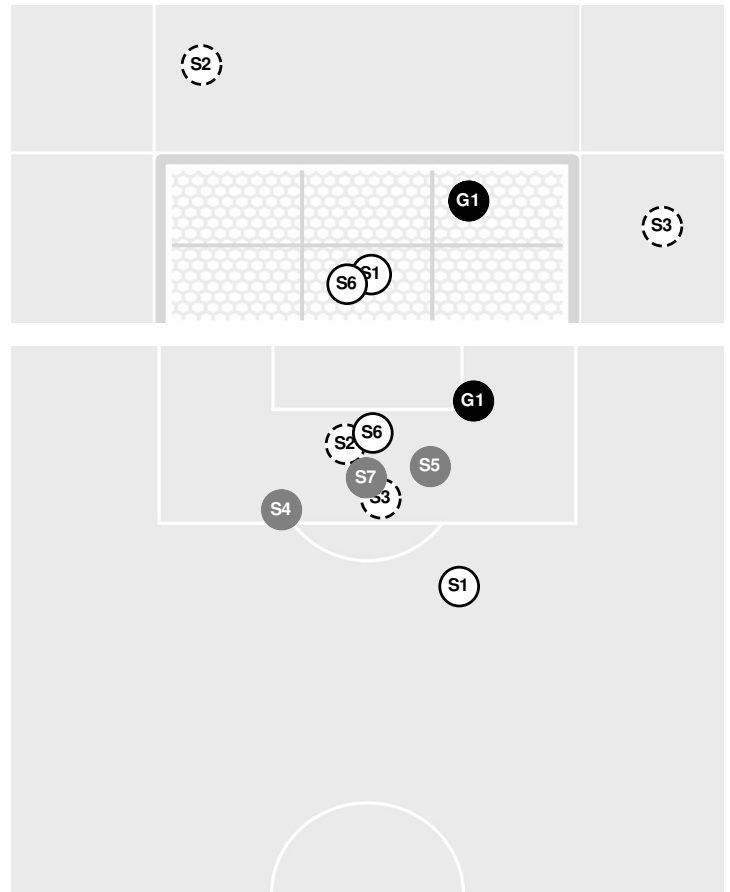

### MILWAUKEE 1, NOTRE DAME 4

Official Soccer Shot Chart - Final  
**Milwaukee vs Notre Dame**  
 11/15/2024 Alumni Stadium, South Bend, IN  
 2024-25 Women's Soccer

**Match Time:** 7:00 PM  
**Match Duration:** 01:56  
**Attendance:** 1030

**Officials:** Nicholas Balcer, Jake Brochu, Shane Richards, Grace Barrett

Shots by Half Intervals	Fighting Irish		Panthers	
	1st Half	2nd Half	1st Half	2nd Half
	17	14		
	4	4		

Shot Chart

FIGHTING IRISH

PANTHERS

Shot Off Target  
 Shot On Target  
 Blocked  
 Goal / Own Goal

Shot Summary

Official Soccer Shot Chart - Final  
**Milwaukee vs Notre Dame**  
 11/15/2024 Alumni Stadium, South Bend, IN  
 2024-25 Women's Soccer