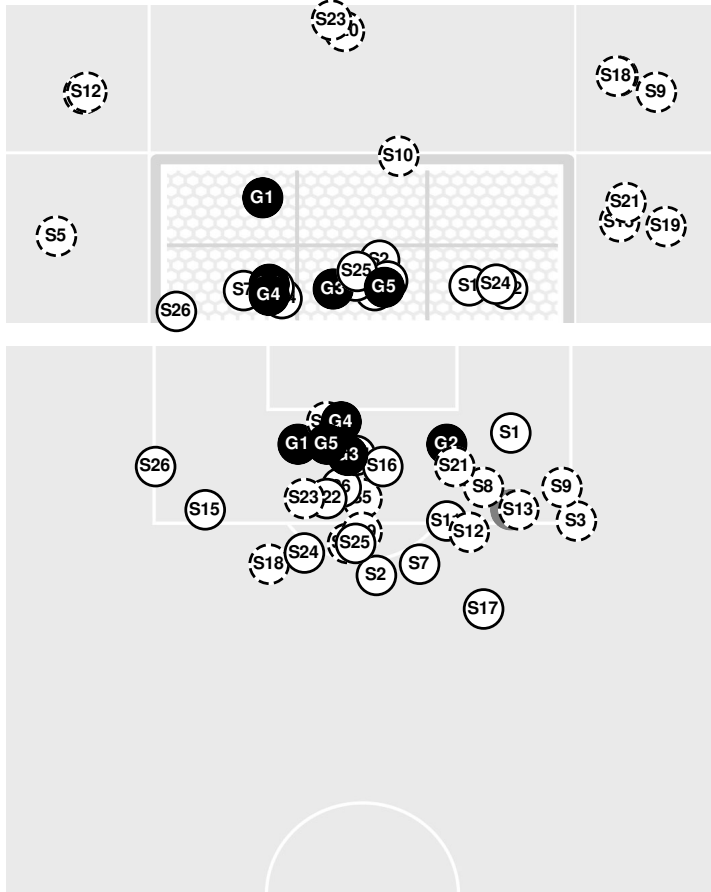

### MILWAUKEE 1, NOTRE DAME 4

90:00 End of period [90:00].

### MILWAUKEE 1, NOTRE DAME 4

Official Soccer Shot Chart - Final  
**Milwaukee vs Notre Dame**  
 11/15/2024 Alumni Stadium, South Bend, IN  
 2024-25 Women's Soccer

**Match Time:** 7:00 PM  
**Match Duration:** 01:56  
**Attendance:** 1030

**Officials:** Nicholas Balcer, Jake Brochu, Shane Richards, Grace Barrett

Shots by Half Intervals	Fighting Irish		Panthers	
	1st Half	2nd Half	1st Half	2nd Half
	17	14		
	4	4		

Shot Chart

FIGHTING IRISH