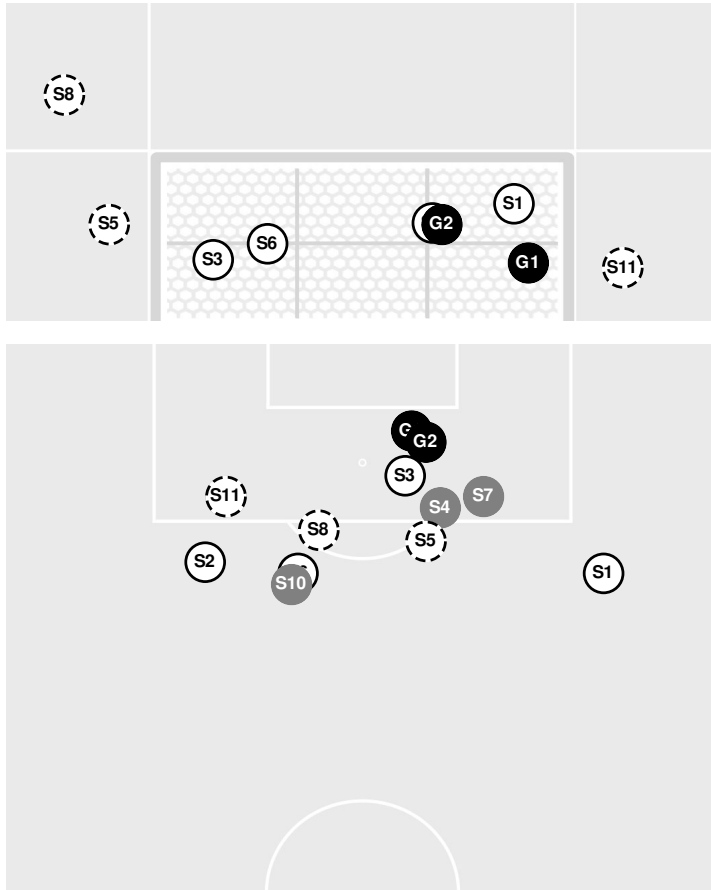

NOTRE DAME 0, STANFORD 1

Officials: Jaclyn Metz, Andie Reyes, Krystin Pahia, Victor Mba

Shots by Half Intervals	Cardinal Fighting Irish	1st Half	2nd Half
		4	9
	12	5	

Shot Chart

CARDINAL

FIGHTING IRISH

Shot Off Target
 Shot On Target
 Blocked
 Goal / Own Goal