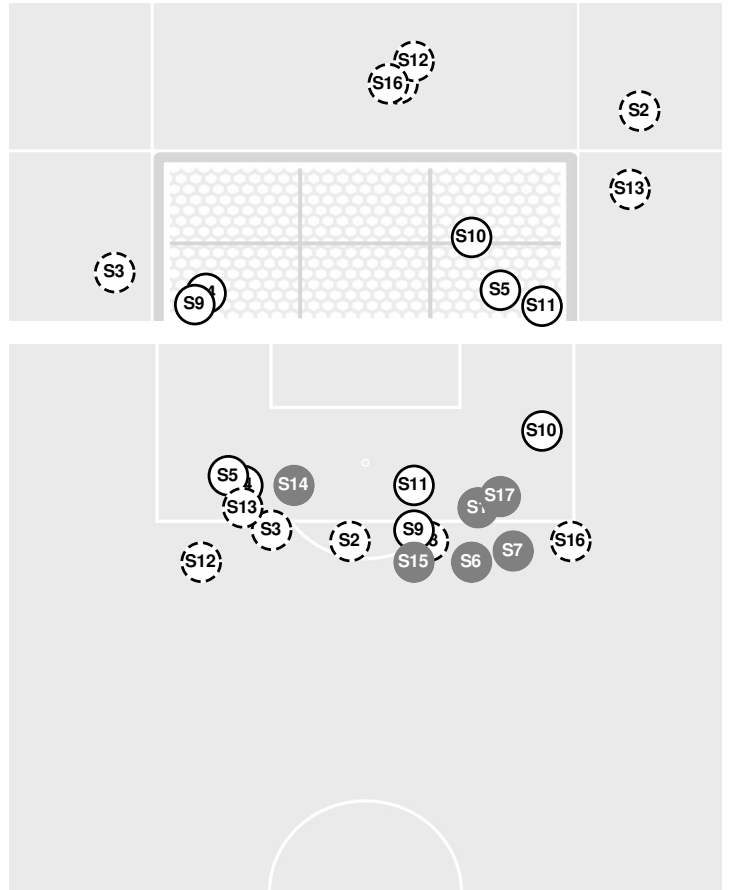

NOTRE DAME 0, STANFORD 1

Officials: Jaclyn Metz, Andie Reyes, Krystin Pahia, Victor Mba

Shots by Half Intervals	Cardinal Fighting Irish	1st Half	2nd Half
		4	9
	12	5	

Shot Chart

CARDINAL

FIGHTING IRISH

Shot Off Target
 Shot On Target
 Blocked
 Goal / Own Goal