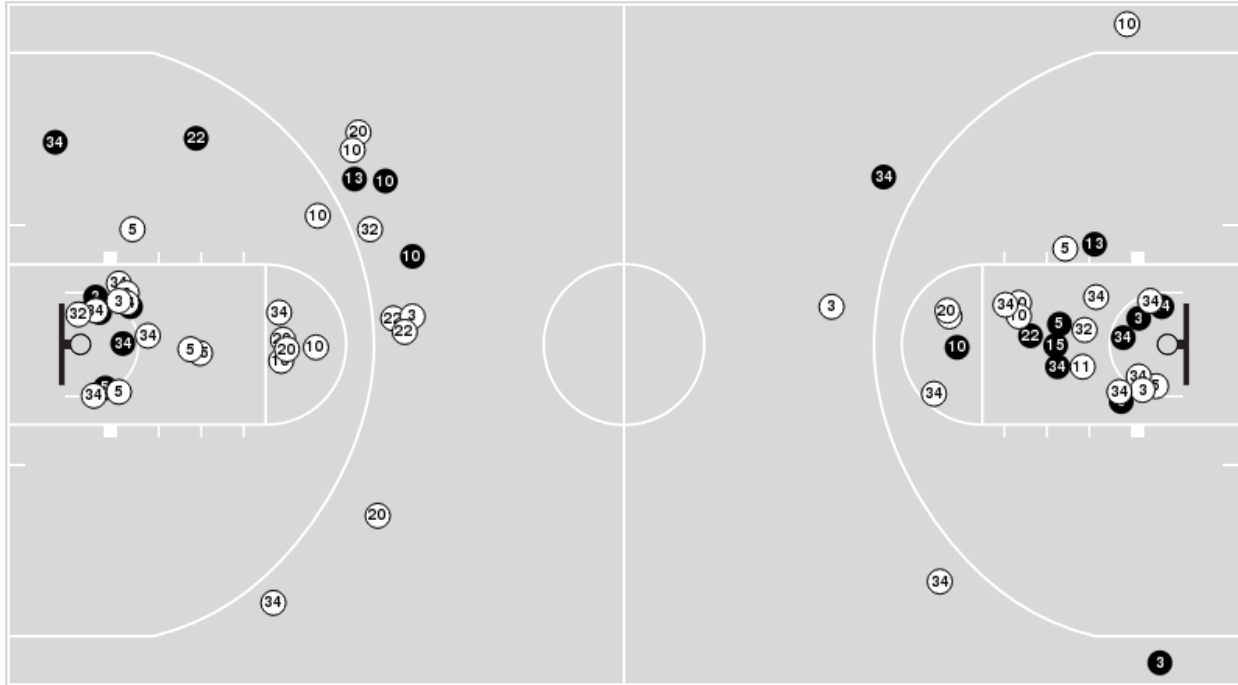

Players => 0, 1, 3, 5, 10, 11, 13, 15, 20, 22, 23, 24, 32, 33, 34 FG Types=>All Results=>All

Mercyhurst

All Field Goals