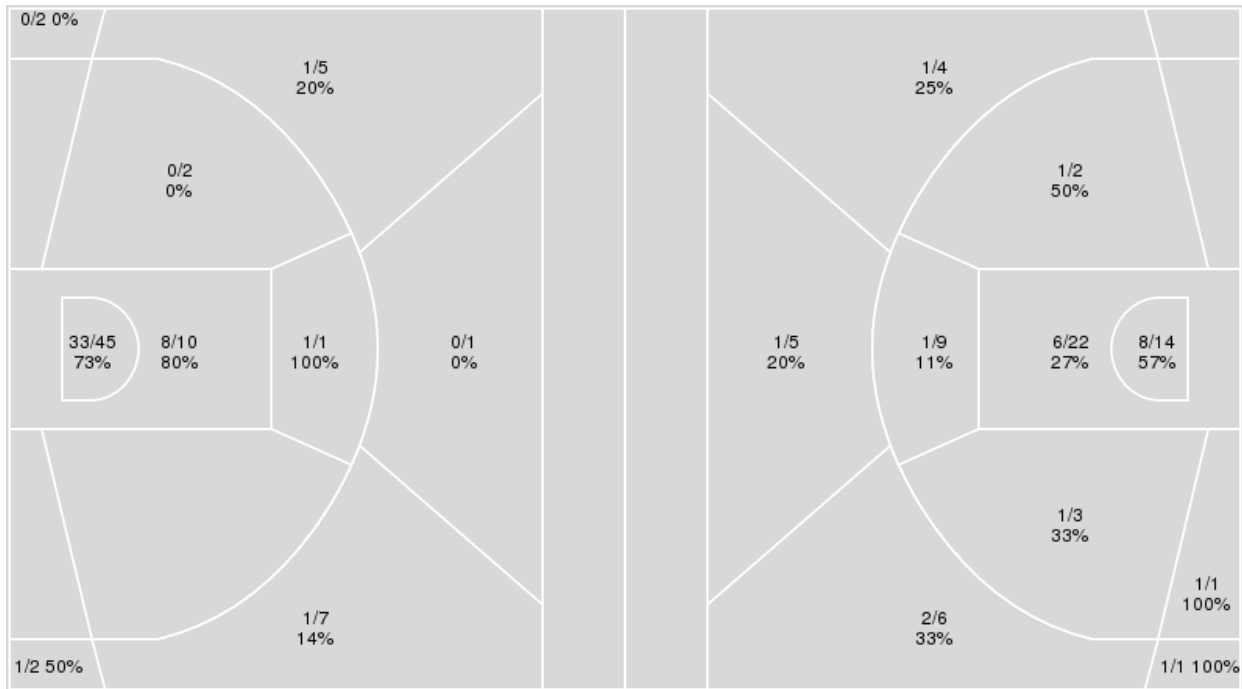

Officials: Carla Fountain, Teresa Stuck, Erika Herriman

{ Players => 2, 3, 5, 8, 11, 13, 14, 20, 21, 22, 25, 32; } FG Types => All;
Results => All;

{ Players => 0, 1, 3, 5, 10, 11, 13, 15, 20, 22, 23, 24, 32, 33, 34; } FG
Types => All; Results => All;

Notre Dame

Mercyhurst

Notre Dame	M/A	%
Field Goals	45/75	60
2 Points	42/58	72
3 Points	3/17	18
Free Throws	12/17	71

Mercyhurst	M/A	%
Field Goals	23/67	34
2 Points	18/51	35
3 Points	5/16	31
Free Throws	10/14	71