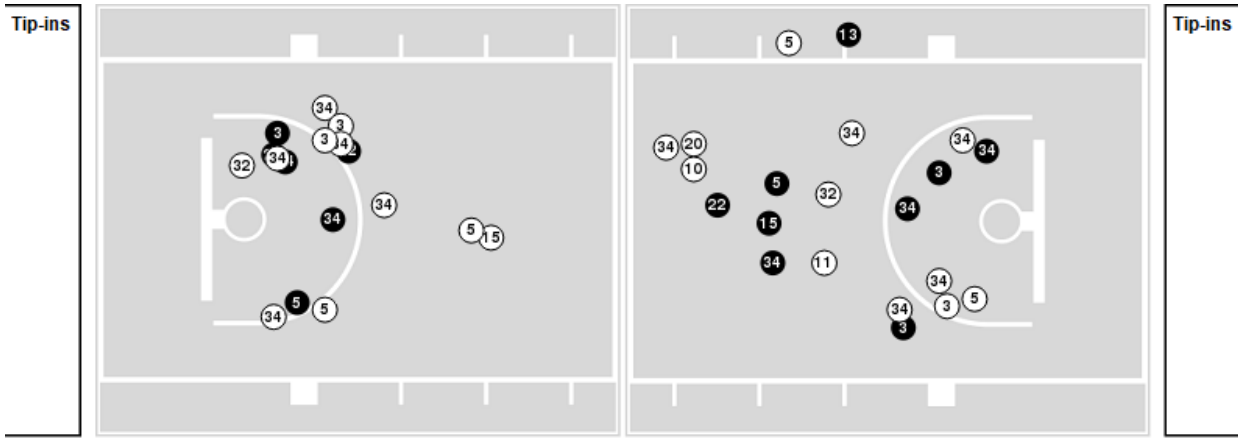

Blow Up Chart

● Made   ○ Missed   N - Player Number

Mercyhurst	M/A	%
Field Goals	23/67	34
2 Points	18/51	35
3 Points	5/16	31
Free Throws	10/14	71

Mercyhurst	M/A	%
Points in the Paint	28 (14 / 36)	39
Fast Break Points	4 (2/2)	100
Second Chance Points	7 (3/7)	43
Effective FG%	38