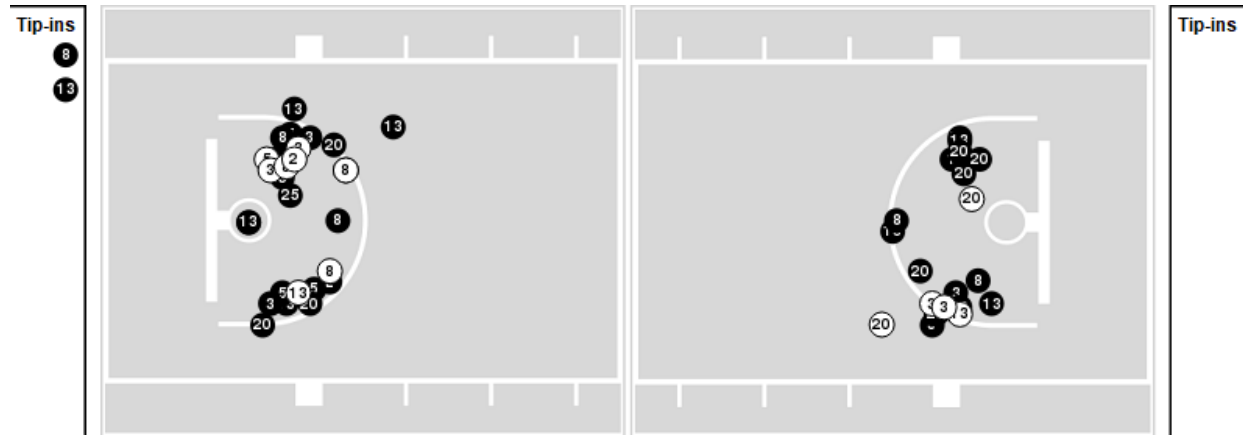

Blow Up Chart

● Made ○ Missed N - Player Number

Notre Dame	M/A	%
Field Goals	45/75	60
2 Points	42/58	72
3 Points	3/17	18
Free Throws	12/17	71

Notre Dame	M/A	%
Points in the Paint	82 (41 / 55)	75
Fast Break Points	32 (17/17)	100
Second Chance Points	15 (8/16)	50
Effective FG%	62