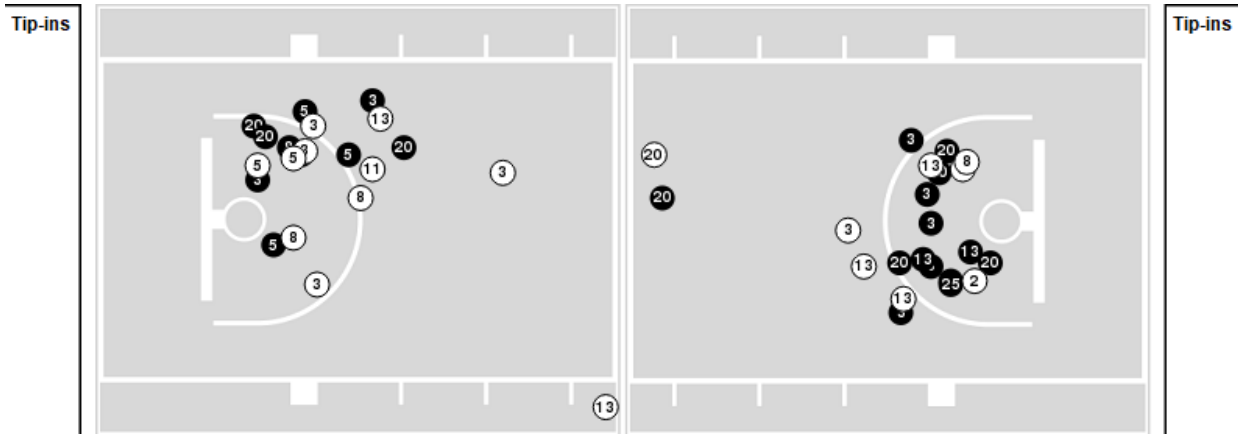

Blow Up Chart

● Made ○ Missed N - Player Number

Notre Dame	M/A	%
Field Goals	39/77	51
2 Points	31/59	53
3 Points	8/18	44
Free Throws	16/20	80

Notre Dame	M/A	%
Points in the Paint	48 (24 / 42)	57
Fast Break Points	21 (13/15)	87
Second Chance Points	20 (11/17)	65
Effective FG%	56