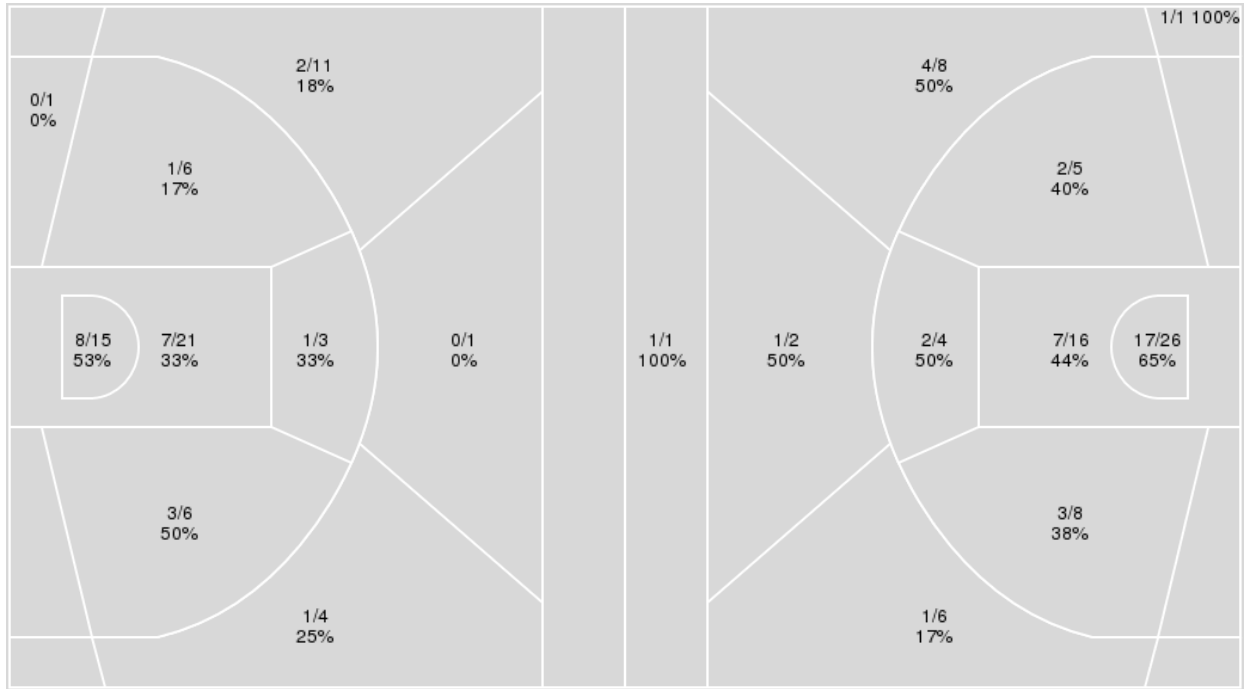

Notre Dame at Purdue

11/10/24 Mackey Arena, West Lafayette
2024-25 Women's Basketball

Game Time: 7:00 PM
Game Duration: 1:55
Attendance: 5,854

Officials: Bruce Morris, Kalei Enterline, Kim Hobbs

{ Players => 1, 2, 3, 4, 7, 10, 11, 13, 15, 22, 31, 32, 34, 35; } FG Types => All; Results => All;

{ Players => 2, 3, 5, 8, 11, 13, 14, 20, 21, 22, 25, 32; } FG Types => All; Results => All;

Purdue

Notre Dame

Purdue	M/A	%
Field Goals	23/68	34
2 Points	20/52	38
3 Points	3/16	19
Free Throws	9/11	82

Notre Dame	M/A	%
Field Goals	39/77	51
2 Points	31/59	53
3 Points	8/18	44
Free Throws	16/20	80