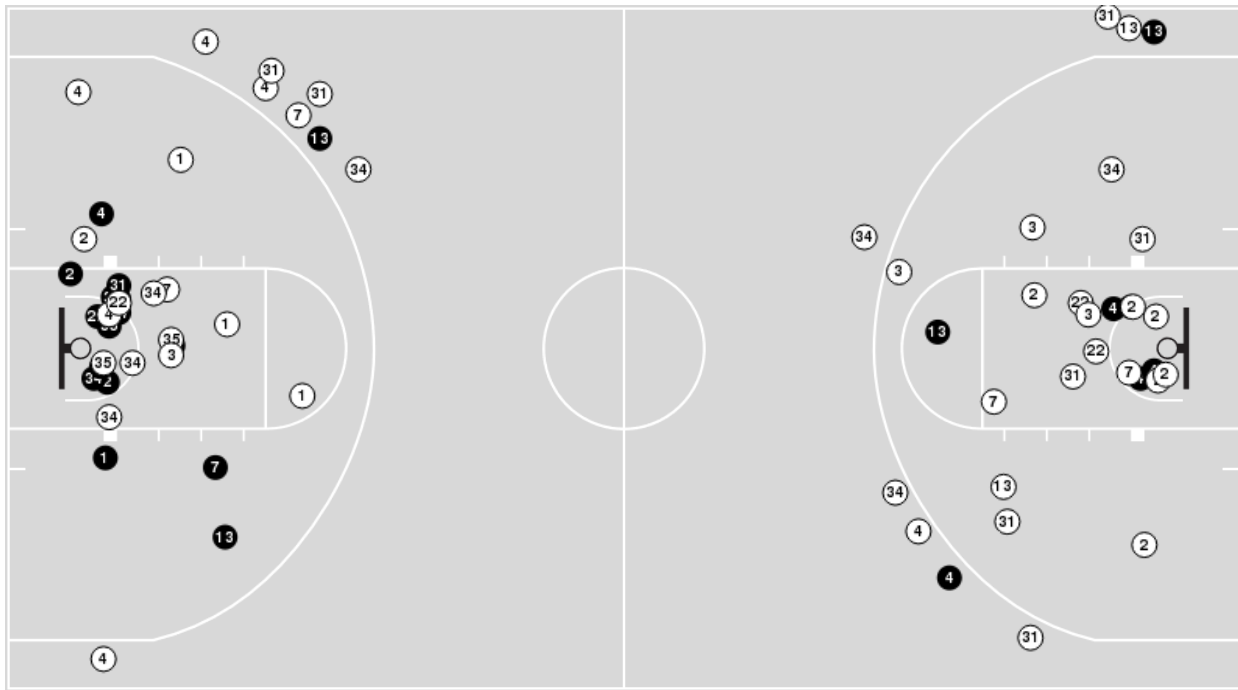

Officials: Bruce Morris, Kalei Enterline, Kim Hobbs

Players => 1, 2, 3, 4, 7, 10, 11, 13, 15, 22, 31, 32, 34, 35FG Types=>AllResults=>All

Purdue

All Field Goals