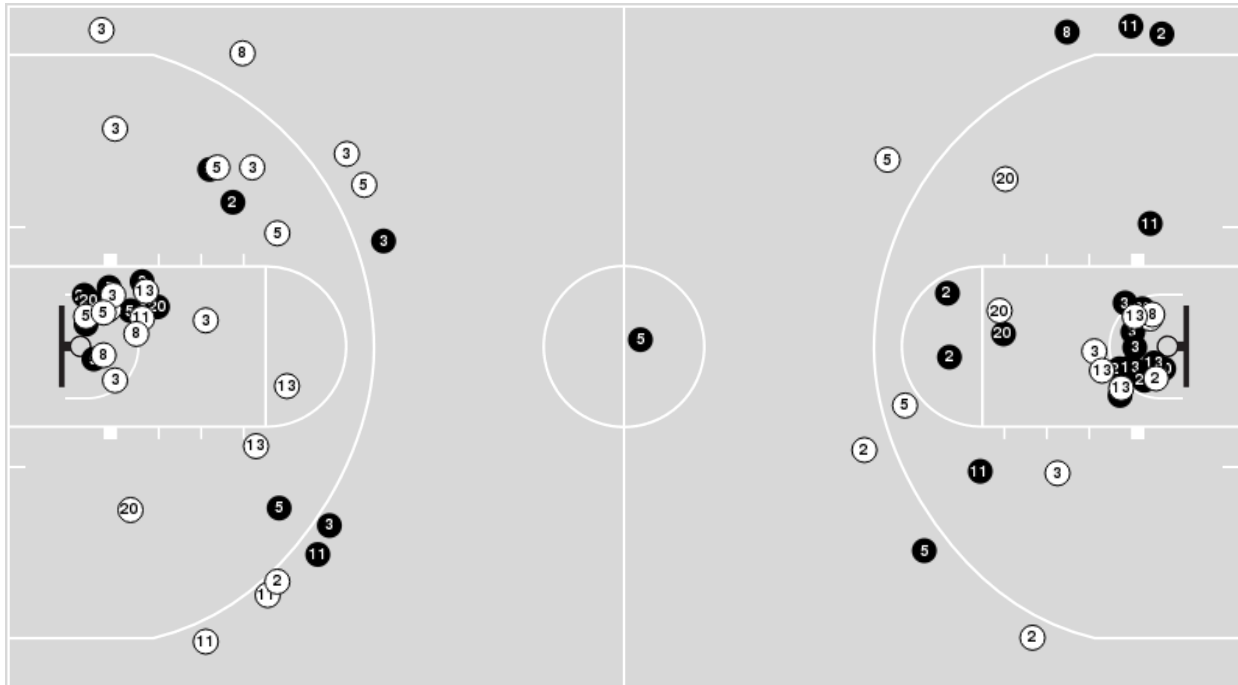

Players => 2, 3, 5, 8, 11, 13, 14, 20, 21, 22, 25, 32FG Types=>AllResults=>All

Notre Dame

All Field Goals