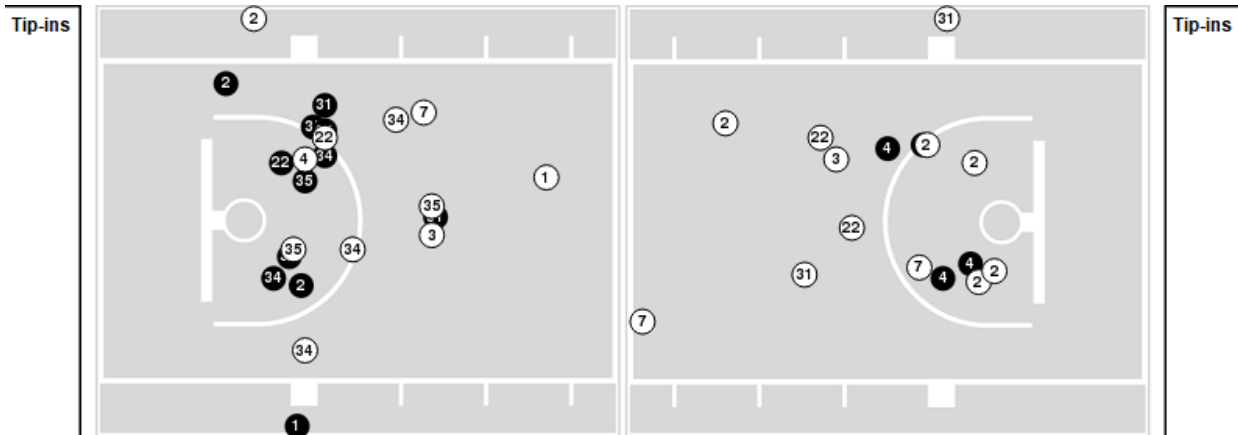

Blow Up Chart

● Made   ○ Missed   N - Player Number

Purdue	M/A	%
Field Goals	23/68	34
2 Points	20/52	38
3 Points	3/16	19
Free Throws	9/11	82

Purdue	M/A	%
Points in the Paint	30 (15 / 36)	42
Fast Break Points	6 (3/3)	100
Second Chance Points	9 (4/8)	50
Effective FG%	36