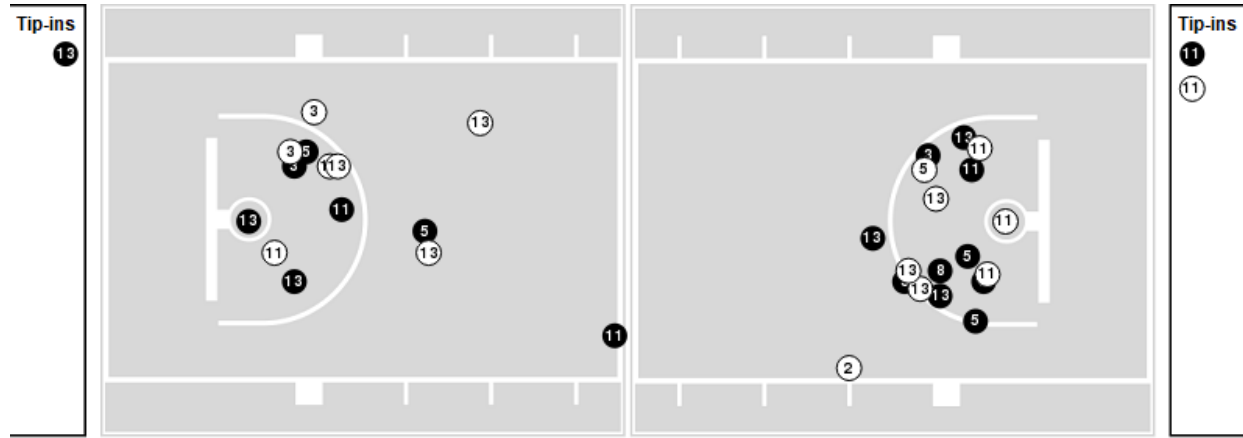

Blow Up Chart

● Made ○ Missed N - Player Number

Notre Dame	M/A	%
Field Goals	34/73	47
2 Points	19/40	48
3 Points	15/33	45
Free Throws	8/13	62

Notre Dame	M/A	%
Points in the Paint	36 (18 / 33)	55
Fast Break Points	20 (12/13)	92
Second Chance Points	13 (7/16)	44
Effective FG%	57