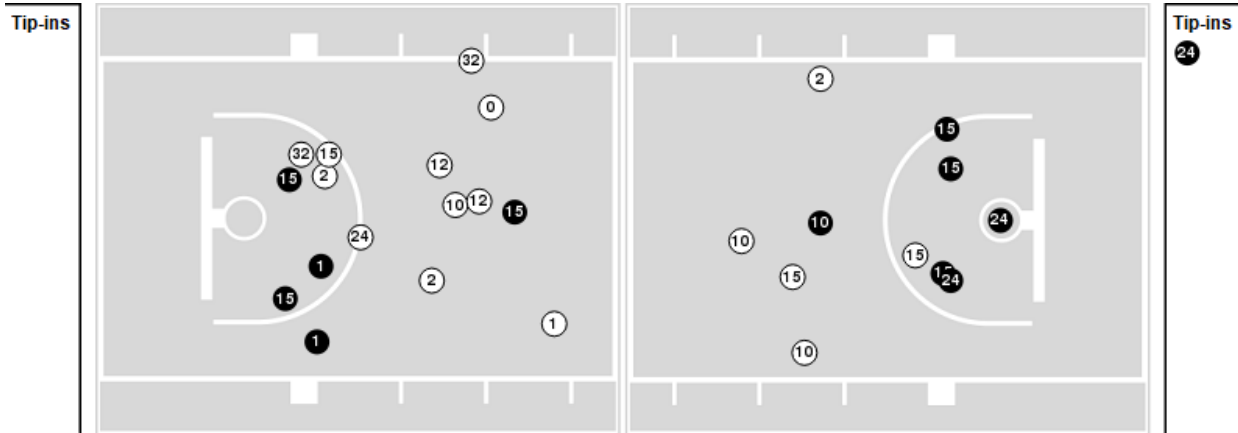

Blow Up Chart

● Made ○ Missed N - Player Number

Lafayette	M/A	%
Field Goals	23/65	35
2 Points	15/39	38
3 Points	8/26	31
Free Throws	1/2	50

Lafayette	M/A	%
Points in the Paint	22 (11 / 26)	42
Fast Break Points	5 (2/3)	67
Second Chance Points	6 (3/8)	38
Effective FG%	42