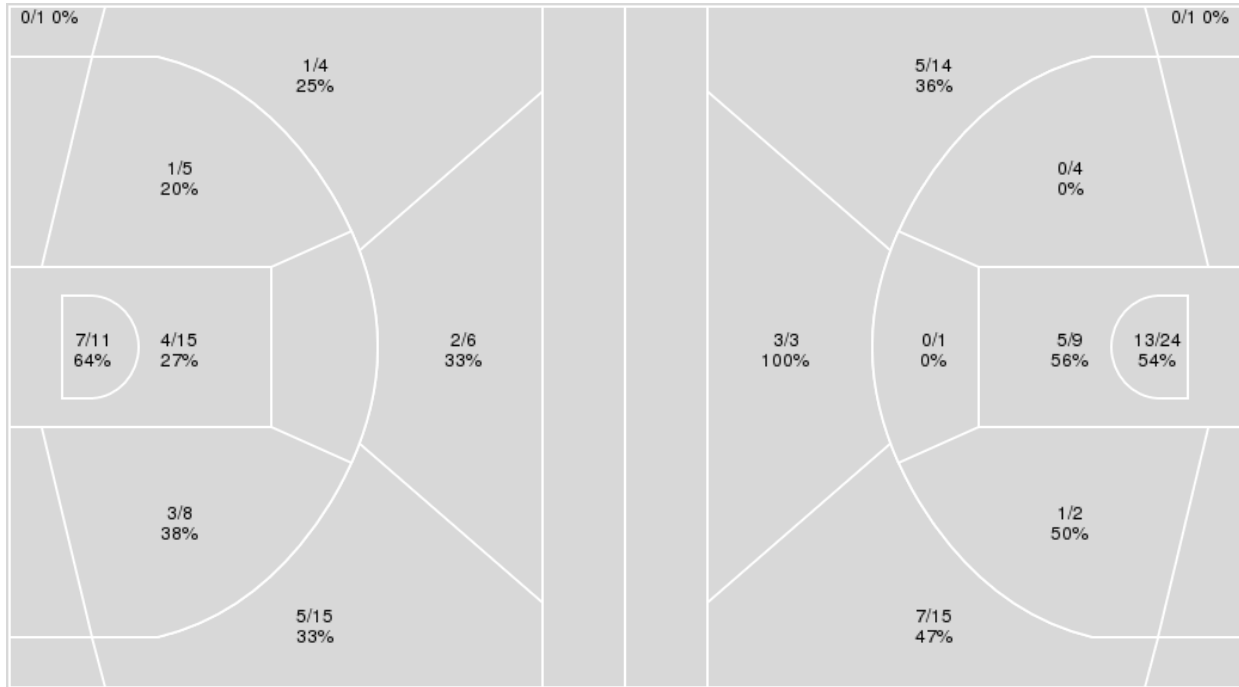

{ Players => 0, 1, 2, 4, 10, 11, 12, 15, 22, 23, 24, 32, 44; } FG Types => All; Results => All;

{ Players => 2, 3, 5, 8, 11, 13, 14, 20, 21, 22, 25, 32; } FG Types => All; Results => All;

Lafayette

Notre Dame