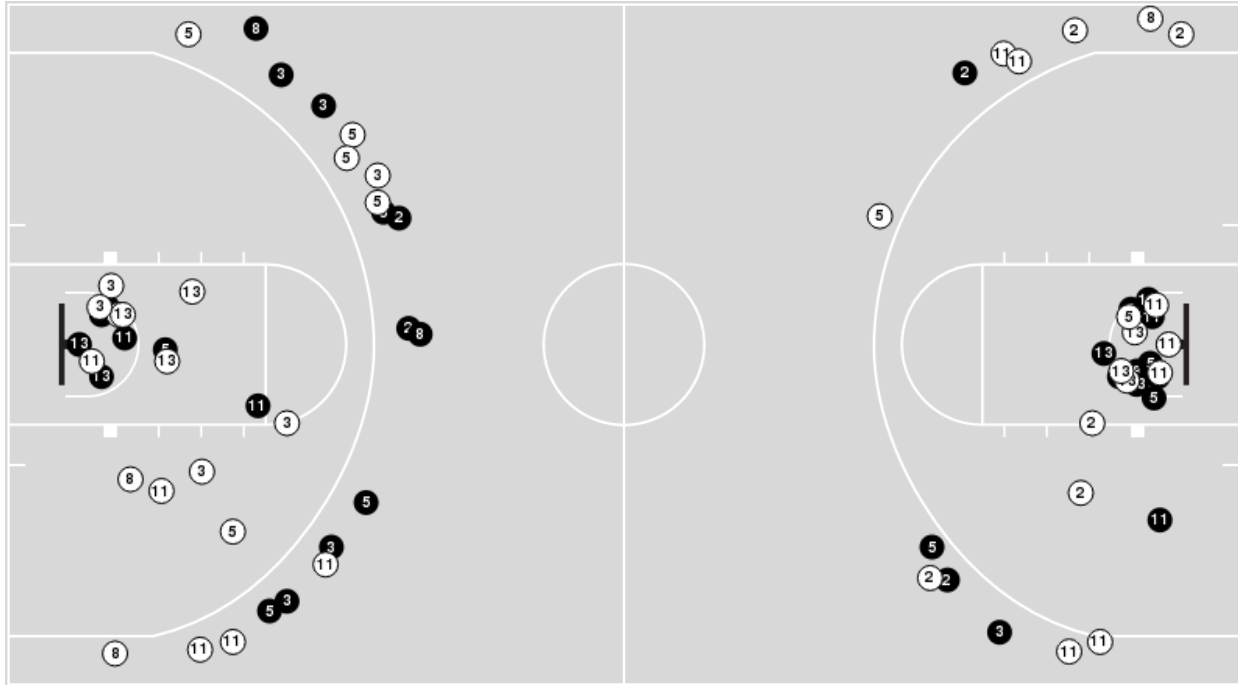

Notre Dame at Lafayette

11/17/24 Kirby Sports Center, Easton
2024-25 Women's Basketball

Officials: Ed Sildasky, Sarah Williams, Jessyca Christopher

Players => 2, 3, 5, 8, 11, 13, 14, 20, 21, 22, 25, 32FG Types=>AllResults=>All

Notre Dame

All Field Goals