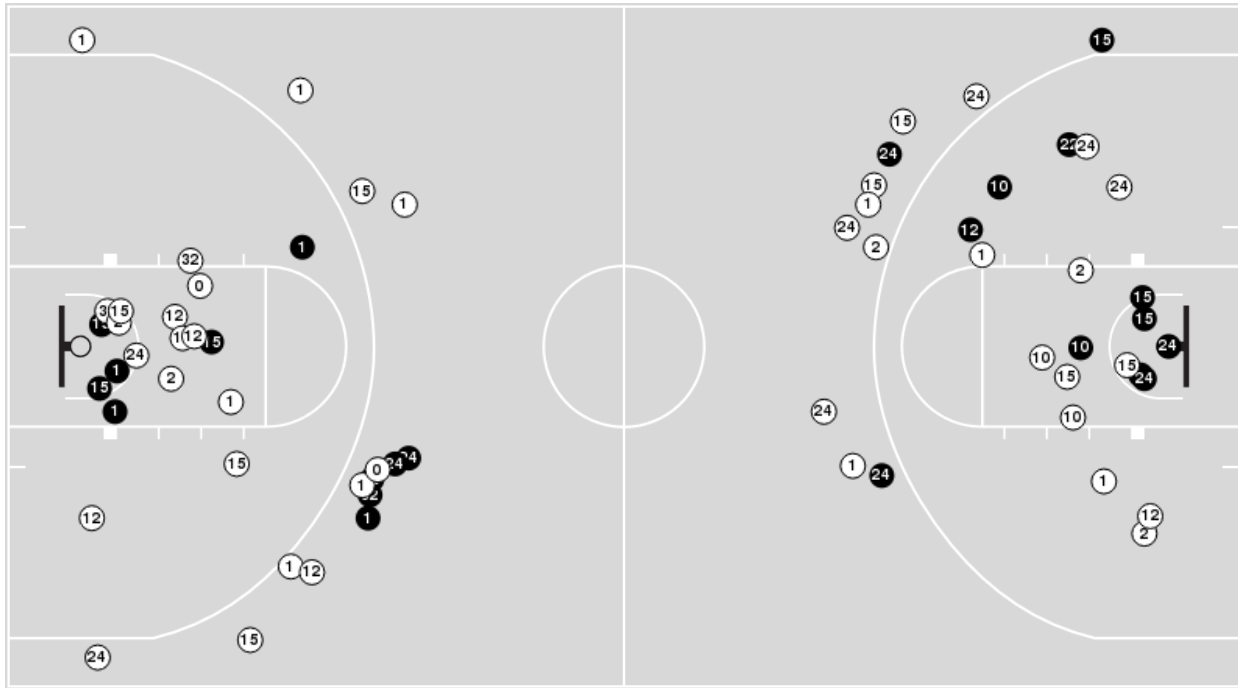

Players => 0, 1, 2, 4, 10, 11, 12, 15, 22, 23, 24, 32, 44FG Types=>AllResults=>All

Lafayette

All Field Goals