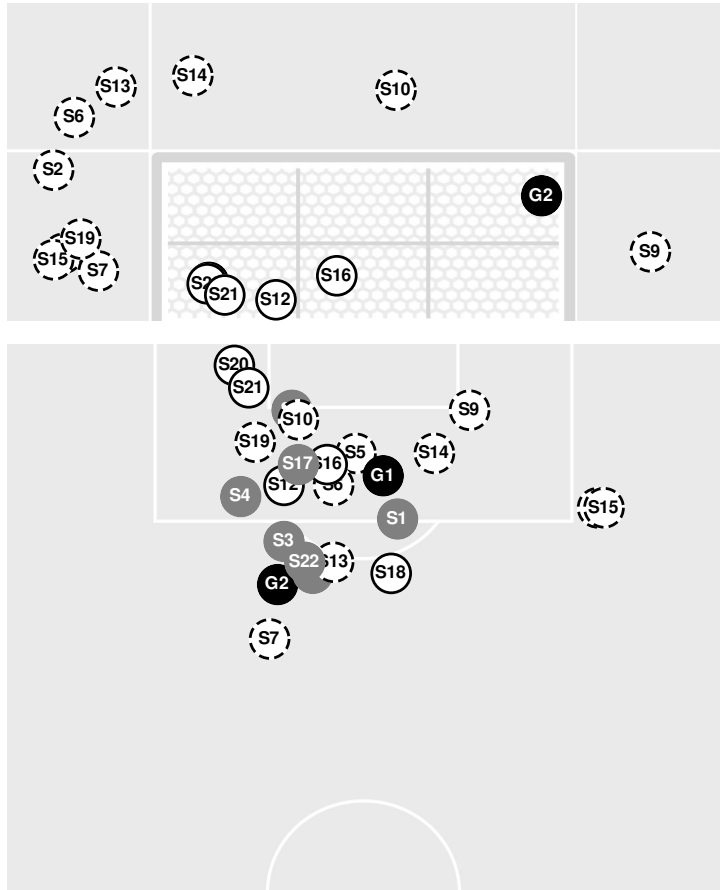

NOTRE DAME 0, MISSISSIPPI ST. 0

Official Soccer Shot Chart - Final
Notre Dame vs Mississippi St.

11/24/2024 MSU Soccer Field, Starkville
 2024-25 Women's Soccer

Match Time: 5:00 PM
Match Duration: 02:00
Attendance: 3772

Officials: Dorian Del Toro Urueta, Josh Hinkle, Celeste Roberts, Deny Kulasinac

Shots by Half Intervals		1st Half	2nd Half
Mississippi St.		1	7
Notre Dame		14	10

Shot Chart

MISSISSIPPI ST.

NOTRE DAME

S Shot Off Target
 S Shot On Target
 S Blocked
 G Goal / Own Goal

Shot Summary

Official Soccer Shot Chart - Final
Notre Dame vs Mississippi St.
 11/24/2024 MSU Soccer Field, Starkville
 2024-25 Women's Soccer

Match Time: 5:00 PM
Match Duration: 02:00
Attendance: 3772

Officials: Dorian Del Toro Urueta, Josh Hinkle, Celeste Roberts, Deny Kulasinac

MISSISSIPPI ST.

No	Time	Player	Description
S1	2'	5, Ally Perry	
S2	52'	16, Rylie Combs	
S3	54'	11, Hannah Johnson	Blocked
S4	54'	4, Macey Hodge	Blocked
S5	65'	19, Kennedy Husbands	Blocked
S6	72'	12, Sierra Bergen	
S7	81'	29, Aitana Martinez-Montoya	Saved
S8	90'	5, Ally Perry	Blocked