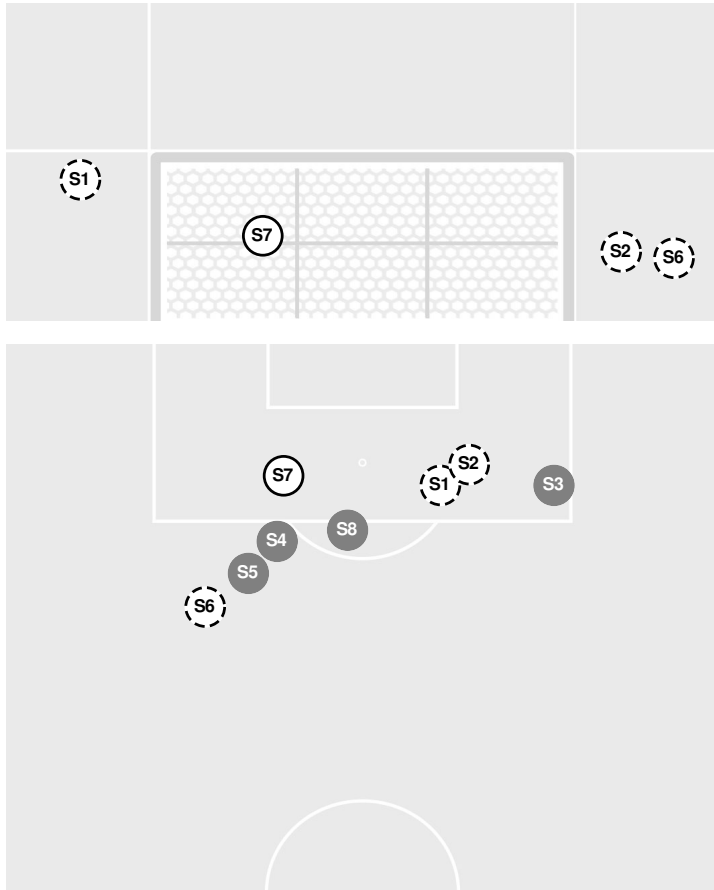

NOTRE DAME 0, MISSISSIPPI ST. 0

Official Soccer Shot Chart - Final
Notre Dame vs Mississippi St.

11/24/2024 MSU Soccer Field, Starkville
 2024-25 Women's Soccer

Match Time: 5:00 PM
Match Duration: 02:00
Attendance: 3772

Officials: Dorian Del Toro Urueta, Josh Hinkle, Celeste Roberts, Deny Kulasinac

Shots by Half Intervals		1st Half	2nd Half
Mississippi St.		1	7
Notre Dame		14	10

Shot Chart

MISSISSIPPI ST.

NOTRE DAME

S Shot Off Target
 S Shot On Target
 S Blocked
 G Goal / Own Goal