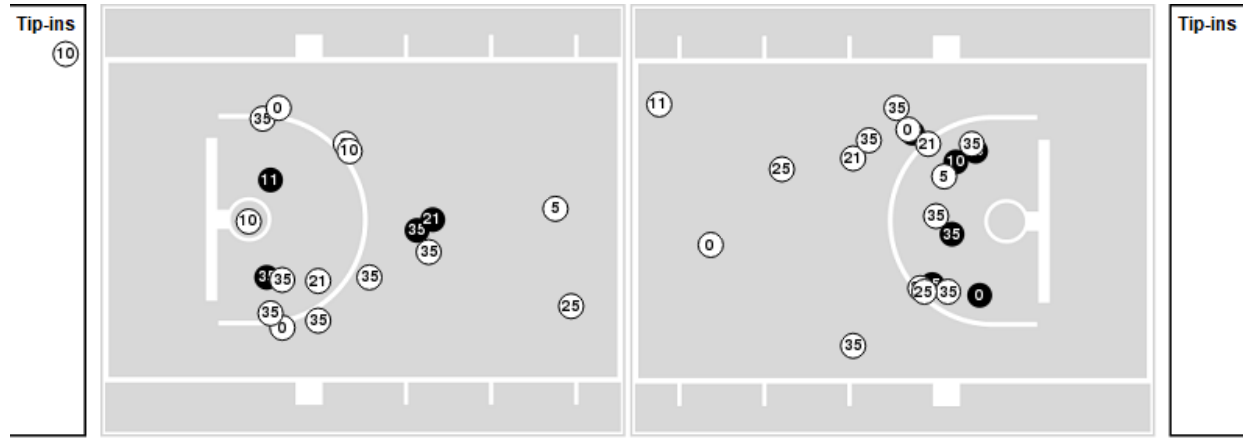

Officials: Rod Creech, Toni Patillo, Trevor Inouye

Players => 00, 1, 2, 3, 5, 10, 11, 14, 15, 21, 23, 25, 31, 35, 77FG Types=>AllResults=>All

James Madison

All Field Goals

Blow Up Chart

N Made **(N)** Missed N - Player Number