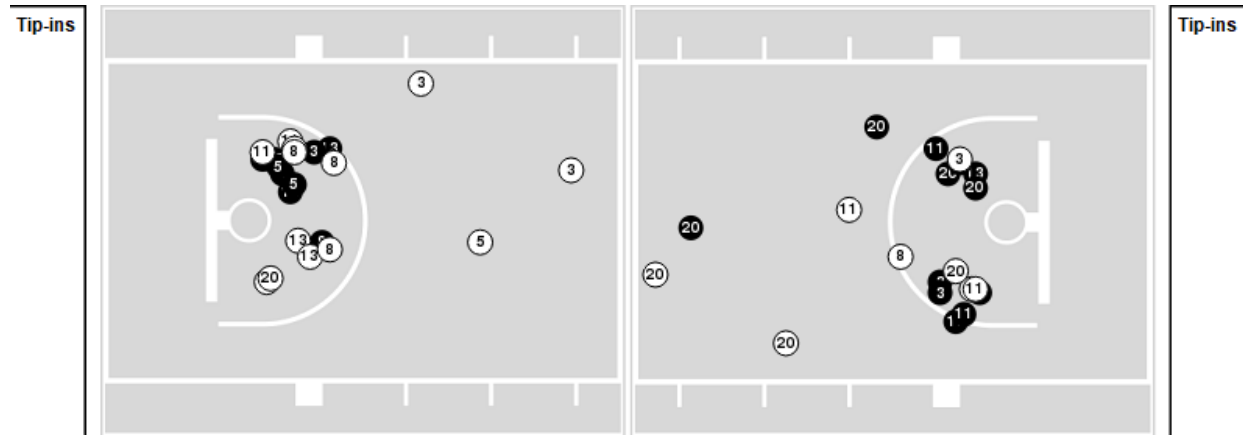

Blow Up Chart

● Made   ○ Missed   N - Player Number

Notre Dame	M/A	%
Field Goals	32/70	46
2 Points	23/48	48
3 Points	9/22	41
Free Throws	19/25	76

Notre Dame	M/A	%
Points in the Paint	44 (22 / 43)	51
Fast Break Points	25 (14/14)	100
Second Chance Points	4 (3/15)	20
Effective FG%	52