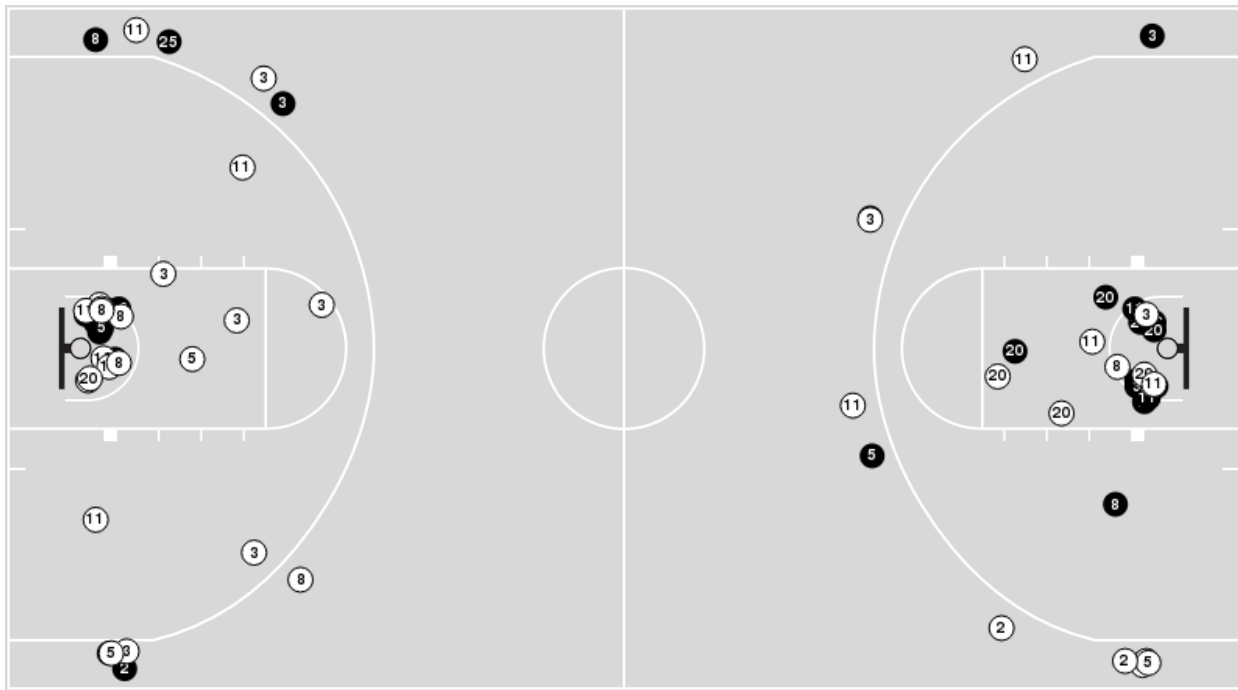

Officials: Rod Creech, Toni Patillo, Trevor Inouye

Players => 2, 3, 5, 8, 11, 13, 14, 20, 21, 22, 25, 32FG Types=>AllResults=>All

Notre Dame

All Field Goals