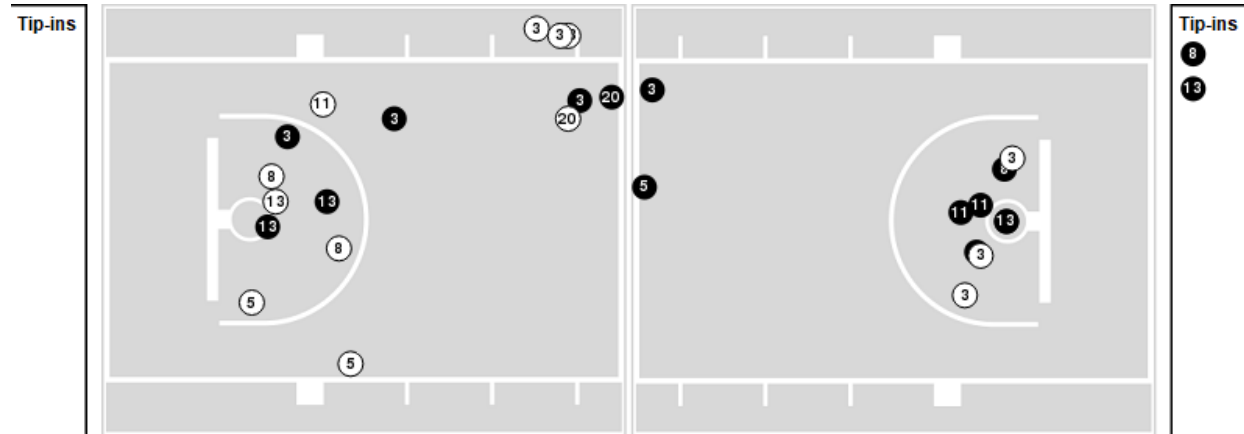

**Officials:** Brenda Pantoja, Maj Forsberg, Chuck Gonzalez

Players => 2, 3, 5, 8, 11, 13, 14, 20, 21, 22, 25, 32FG Types=>AllResults=>All

**Notre Dame**

**All Field Goals**

**Blow Up Chart**

● Made ○ Missed N - Player Number