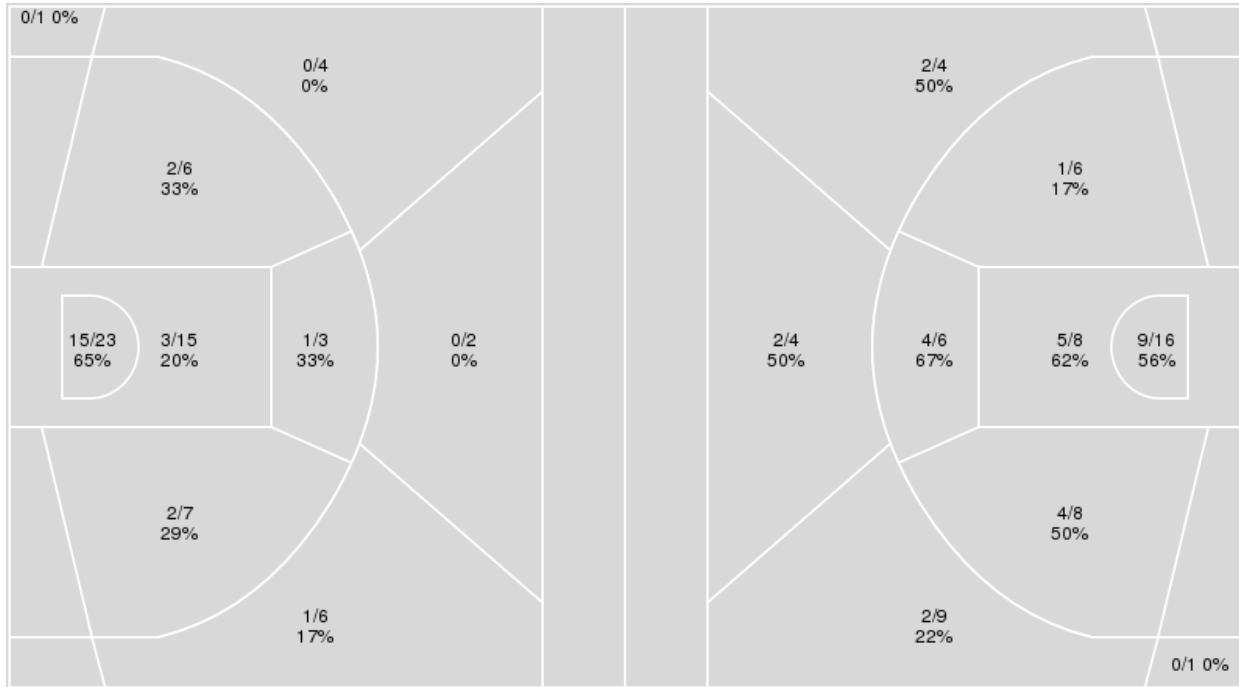

Notre Dame at USC

11/23/24 Galen Center, Los Angeles, Calif.
2024-25 USC Women's Basketball

Game Time: 1:02 PM
Game Duration: 1:50
Attendance: 7,894

Officials: Brenda Pantoja, Maj Forsberg, Chuck Gonzalez

{ Players => 0, 3, 4, 6, 9, 10, 11, 12, 13, 21, 23, 24, 34, 44, 55; } FG
Types => All; Results => All;

{ Players => 2, 3, 5, 8, 11, 13, 14, 20, 21, 22, 25, 32; } FG Types => All;
Results => All;

USC

Notre Dame

USC	M/A	%
Field Goals	24/67	36
2 Points	23/54	43
3 Points	1/13	8
Free Throws	12/15	80

Notre Dame	M/A	%
Field Goals	29/62	47
2 Points	23/44	52
3 Points	6/18	33
Free Throws	10/16	62