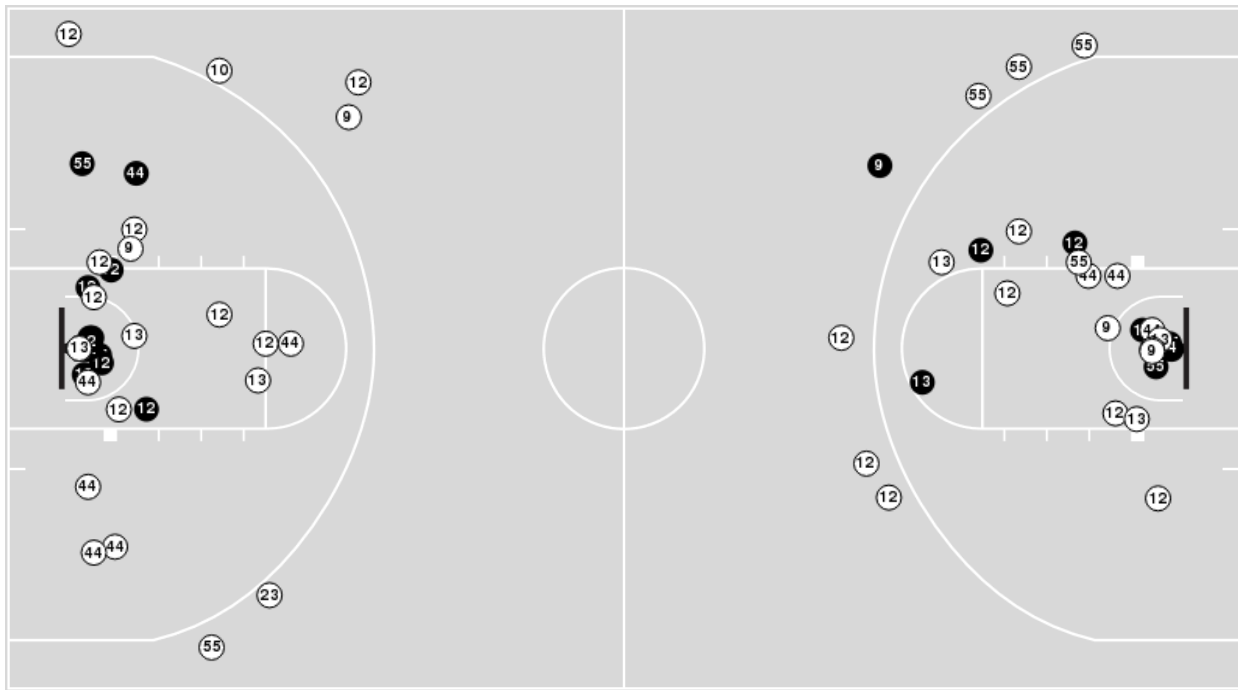

Players => 0, 3, 4, 6, 9, 10, 11, 12, 13, 21, 23, 24, 34, 44, 55 FG Types=>All Results=>All

USC

All Field Goals