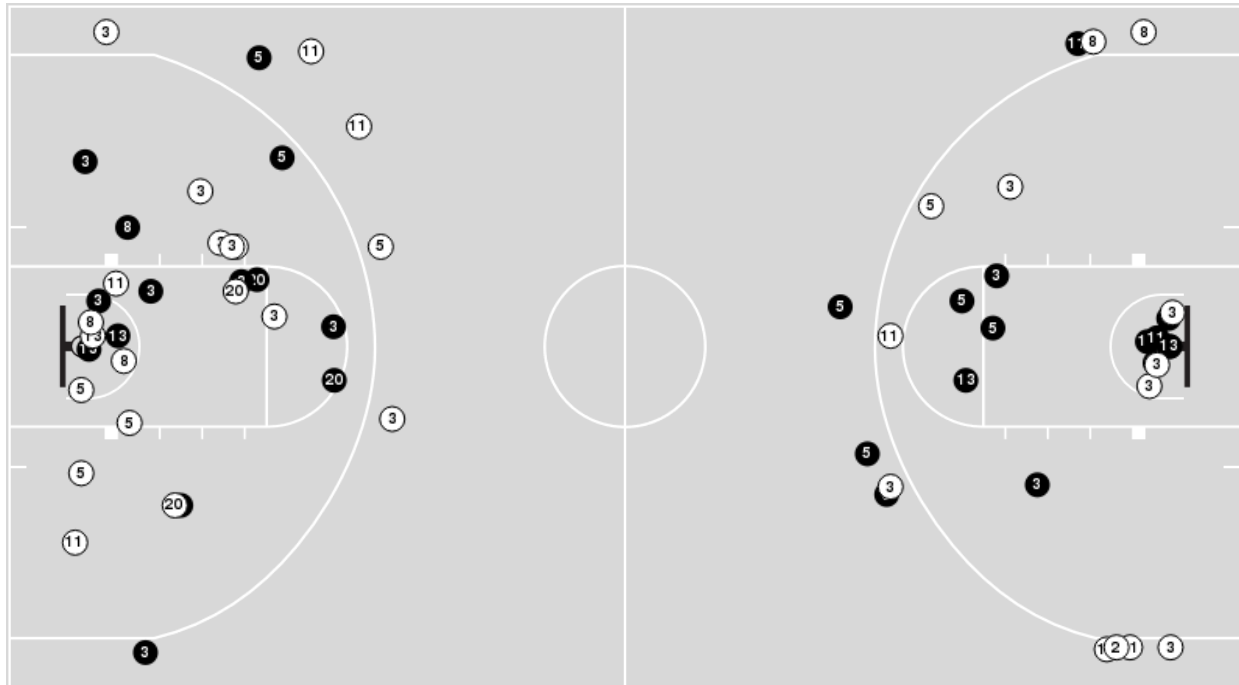

Officials: Brenda Pantoja, Maj Forsberg, Chuck Gonzalez

Players => 2, 3, 5, 8, 11, 13, 14, 20, 21, 22, 25, 32FG Types=>AllResults=>All

Notre Dame

All Field Goals