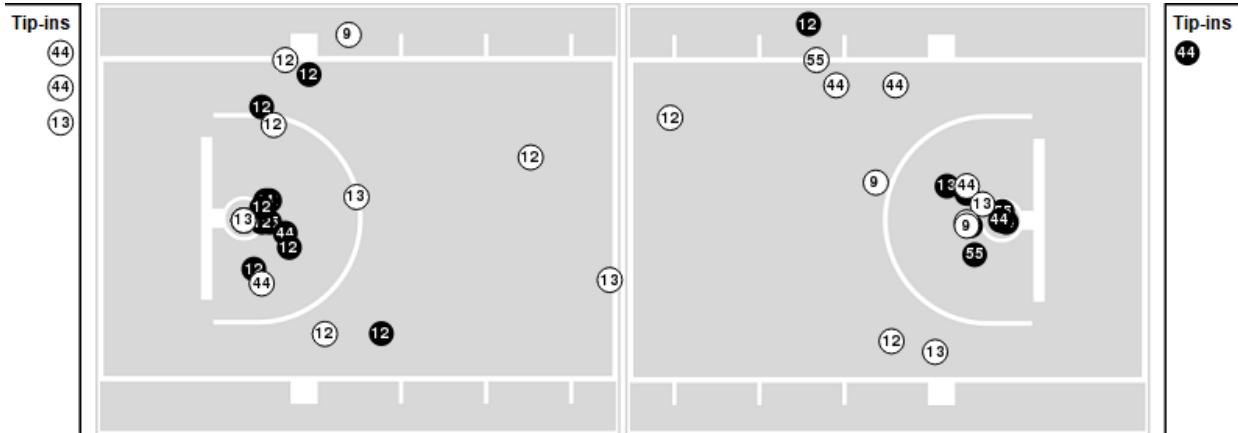

Blow Up Chart

● Made   ○ Missed   N - Player Number

USC	M/A	%
Field Goals	24/67	36
2 Points	23/54	43
3 Points	1/13	8
Free Throws	12/15	80

USC	M/A	%
Points in the Paint	36 (18 / 38)	47
Fast Break Points	8 (5/6)	83
Second Chance Points	6 (3/8)	38
Effective FG%	37