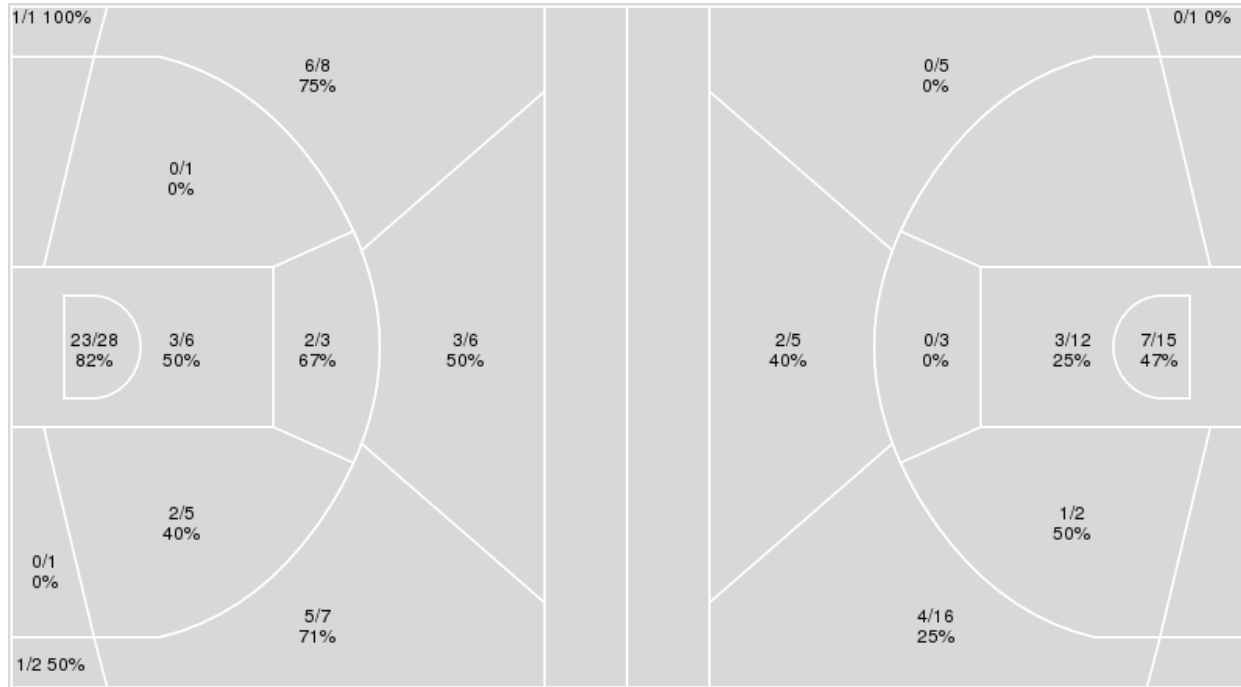

Officials: Talisa Green, Kayla Maxey, Jeff Wooten

{ Players => 2, 3, 5, 8, 11, 13, 14, 15, 20, 21, 22, 25, 32; } FG Types => All; Results => All;

{ Players => 00, 1, 2, 3, 4, 5, 10, 11, 12, 13, 14, 20, 21, 22, 23; } FG Types => All; Results => All;

Notre Dame

Eastern Mich.

Notre Dame	M/A	%
Field Goals	46/68	68
2 Points	30/44	68
3 Points	16/24	67
Free Throws	10/15	67

Eastern Mich.	M/A	%
Field Goals	17/59	29
2 Points	11/32	34
3 Points	6/27	22
Free Throws	9/12	75