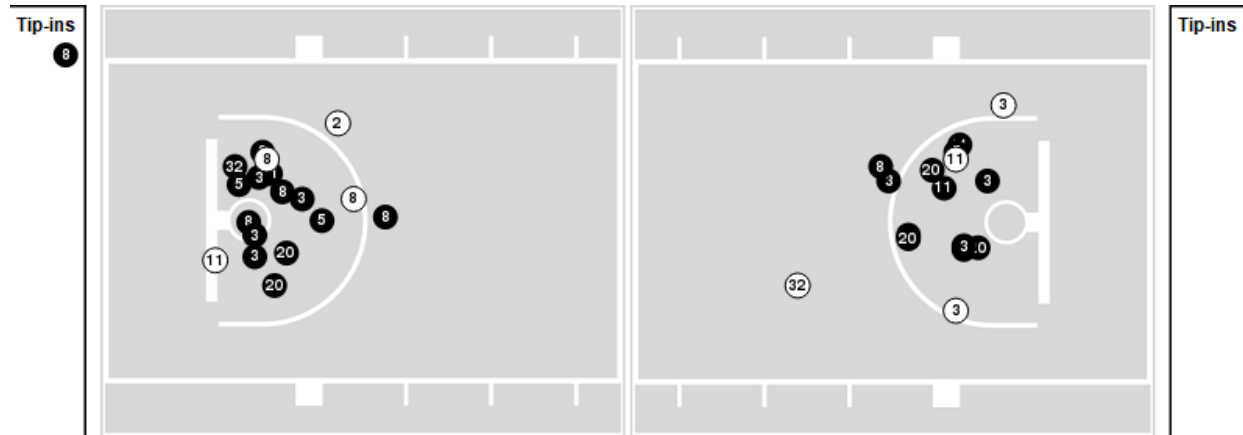

Blow Up Chart

● Made ○ Missed N - Player Number

Notre Dame	M/A	%
Field Goals	46/68	68
2 Points	30/44	68
3 Points	16/24	67
Free Throws	10/15	67

Notre Dame	M/A	%
Points in the Paint	52 (26 / 34)	76
Fast Break Points	50 (24/24)	100
Second Chance Points	8 (4/7)	57
Effective FG%	79