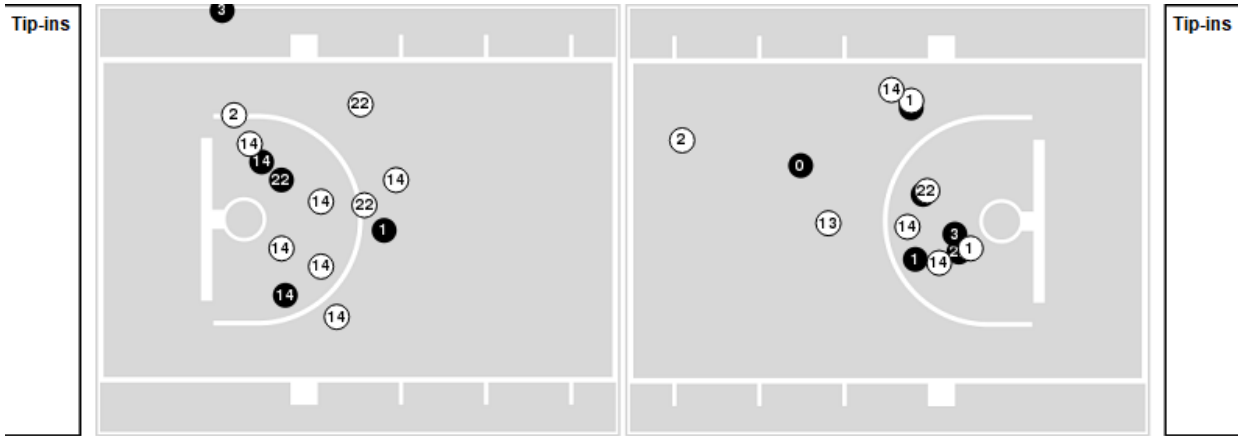

Blow Up Chart

● Made ○ Missed N - Player Number

Eastern Mich.	M/A	%
Field Goals	17/59	29
2 Points	11/32	34
3 Points	6/27	22
Free Throws	9/12	75

Eastern Mich.	M/A	%
Points in the Paint	20 (10 / 27)	37
Fast Break Points	0 (0/0)	0
Second Chance Points	6 (3/8)	38
Effective FG%	34