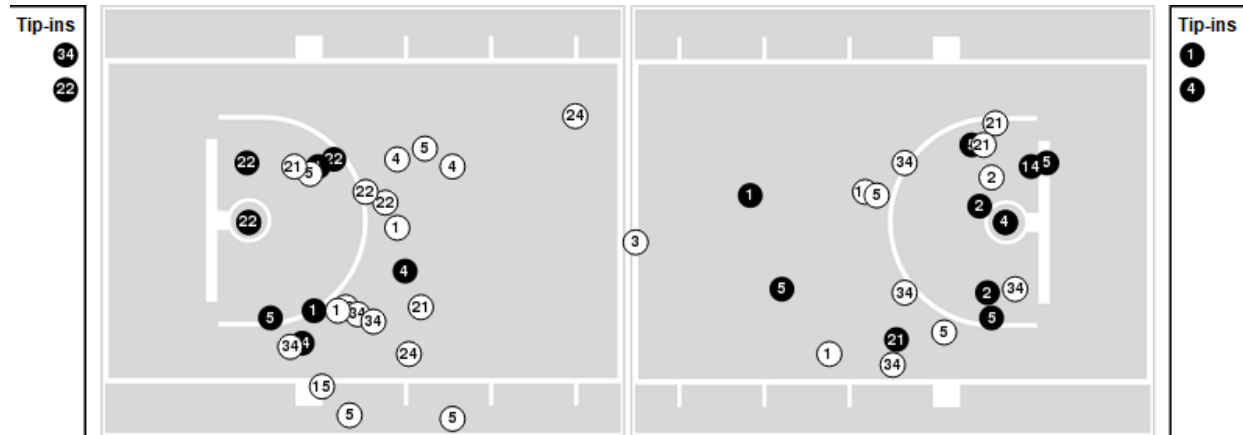

Blow Up Chart

● Made ○ Missed N - Player Number

Syracuse	M/A	%
Field Goals	25/77	32
2 Points	22/63	35
3 Points	3/14	21
Free Throws	9/13	69

Syracuse	M/A	%
Points in the Paint	40 (20 / 48)	42
Fast Break Points	6 (3/3)	100
Second Chance Points	19 (13/18)	72
Effective FG%	34