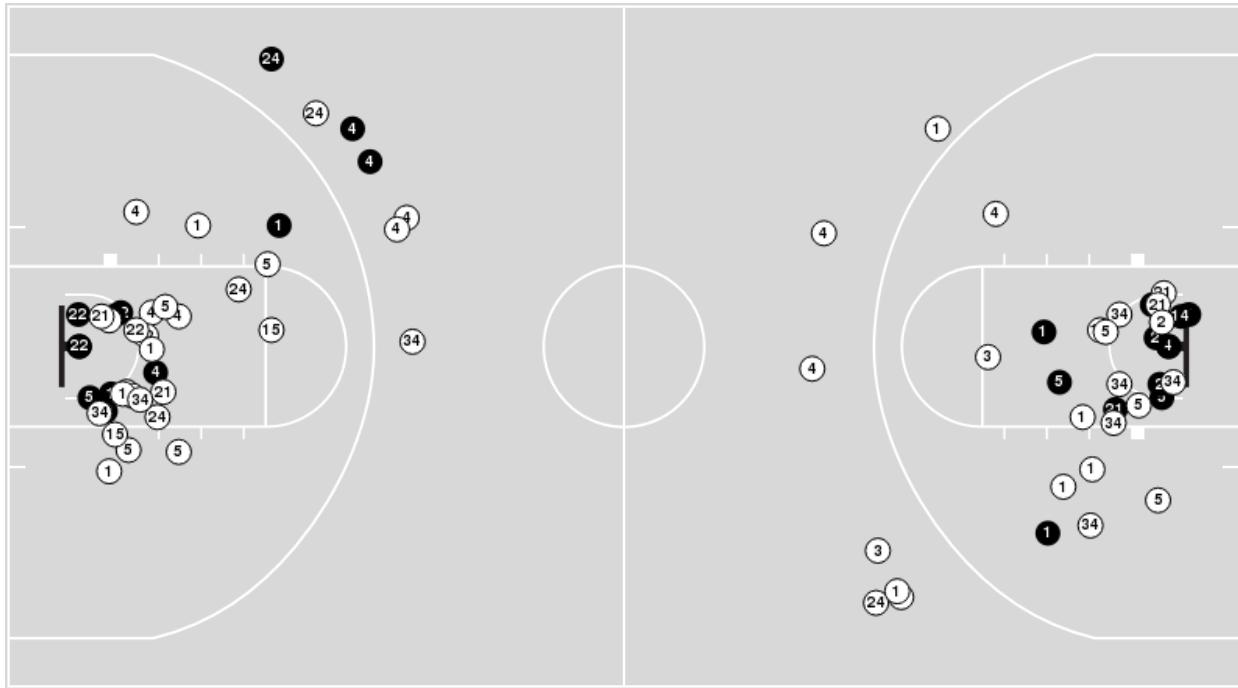

Players => AllFG Types=>AllResults=>All

Syracuse

All Field Goals