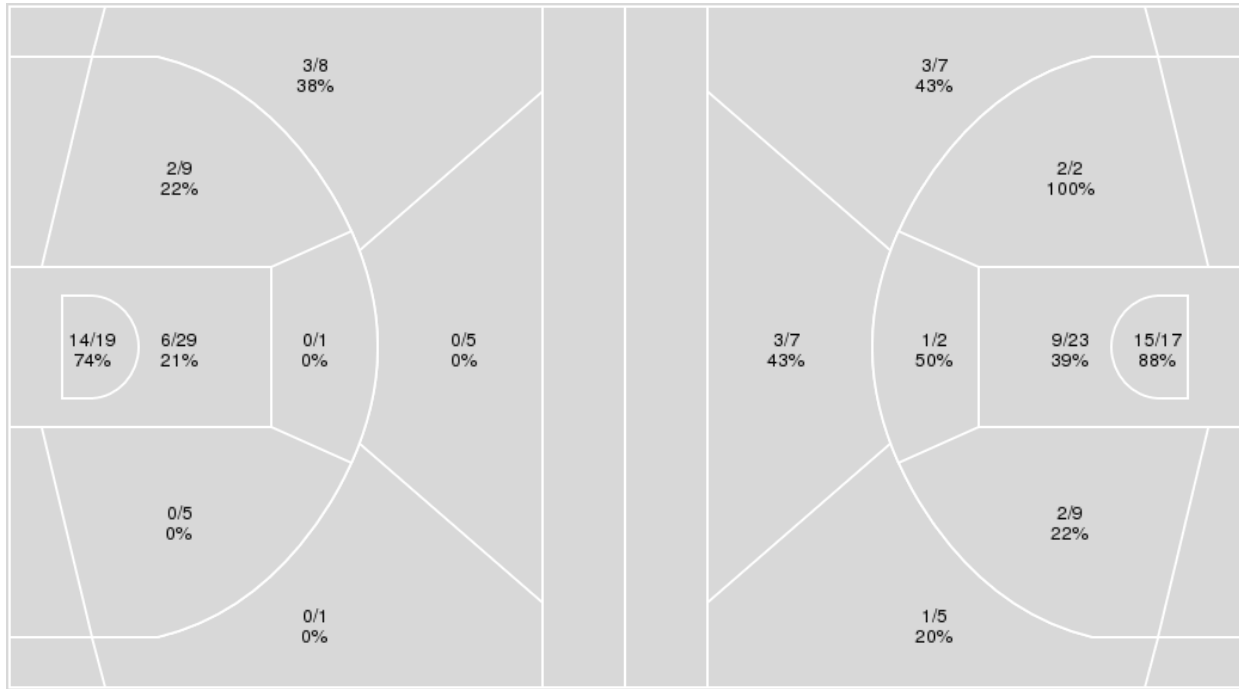

Syracuse

Notre Dame

Syracuse	M/A	%
Field Goals	25/77	32
2 Points	22/63	35
3 Points	3/14	21
Free Throws	9/13	69

Notre Dame	M/A	%
Field Goals	36/72	50
2 Points	29/53	55
3 Points	7/19	37
Free Throws	14/17	82