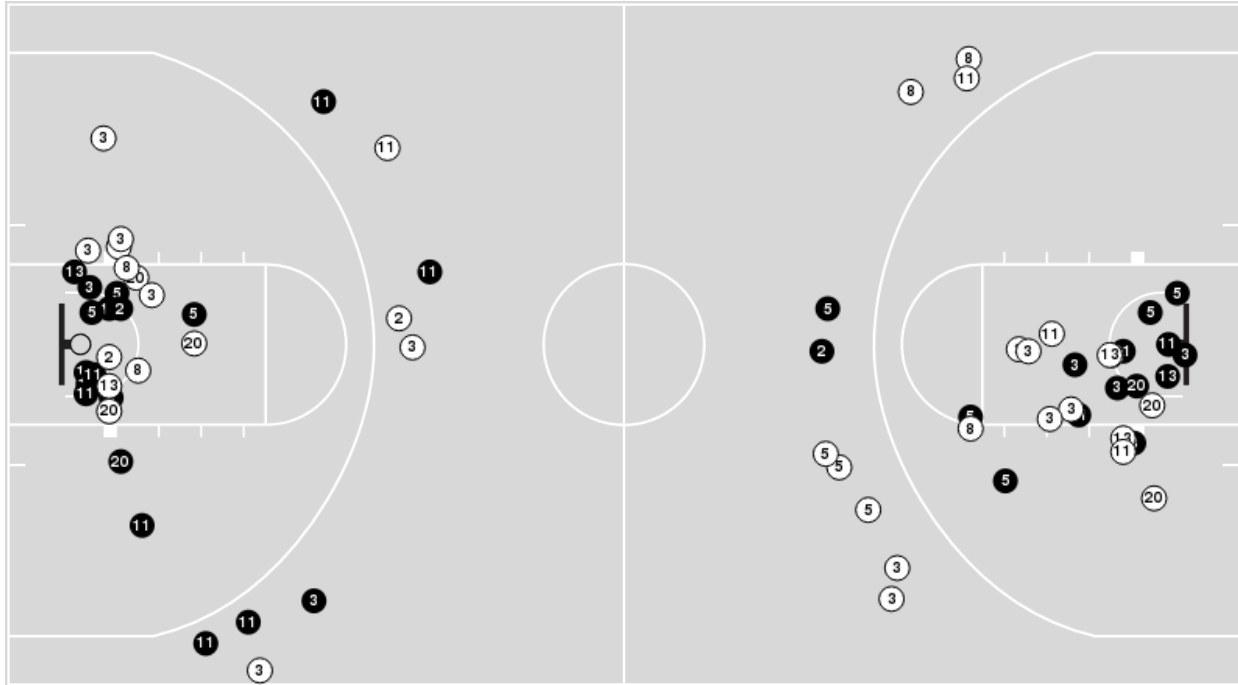

Players => 2, 3, 5, 8, 11, 13, 14, 20, 21, 22, 25, 32FG Types=>AllResults=>All

Notre Dame

All Field Goals