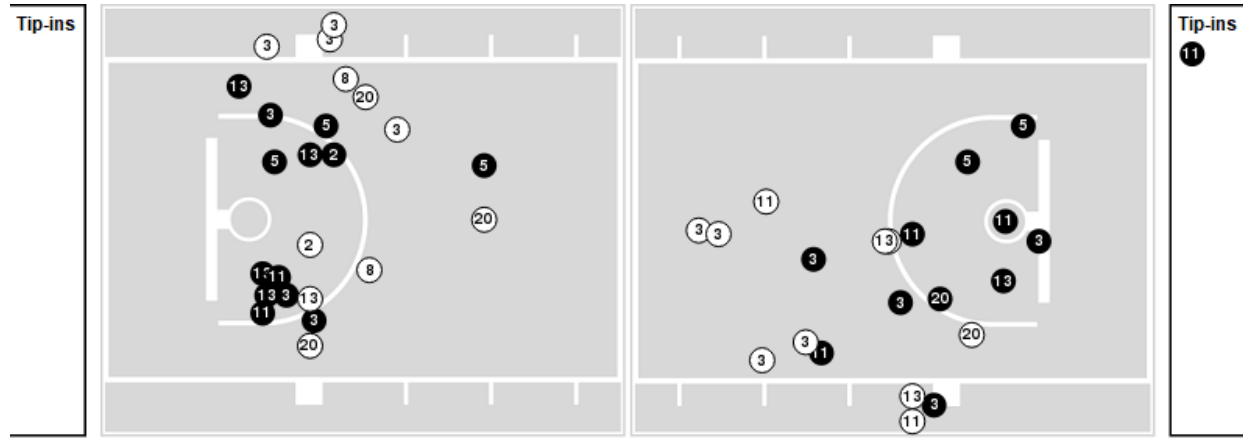

Blow Up Chart

● Made   ○ Missed   N - Player Number

Notre Dame	M/A	%
Field Goals	36/72	50
2 Points	29/53	55
3 Points	7/19	37
Free Throws	14/17	82

Notre Dame	M/A	%
Points in the Paint	48 (24 / 40)	60
Fast Break Points	37 (20/20)	100
Second Chance Points	9 (6/13)	46
Effective FG%	55