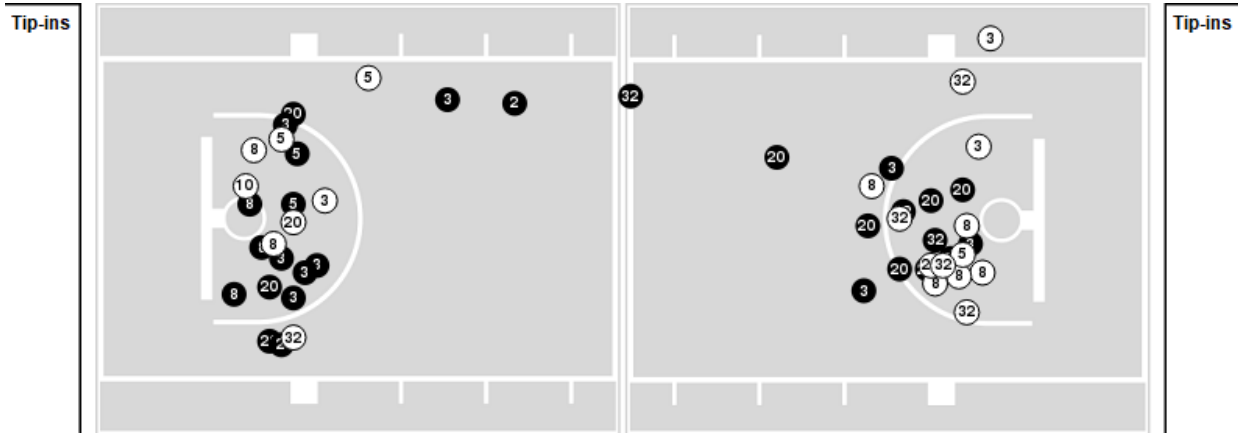

**Officials:** Brandon Enterline, Lauren Niemiera, Linda Miles

Players => 2, 3, 5, 8, 10, 11, 13, 14, 15, 20, 21, 22, 25, 32FG Types=>AllResults=>All

**Notre Dame**

**All Field Goals**

**Blow Up Chart**

**N** Made    **M** Missed    N - Player Number