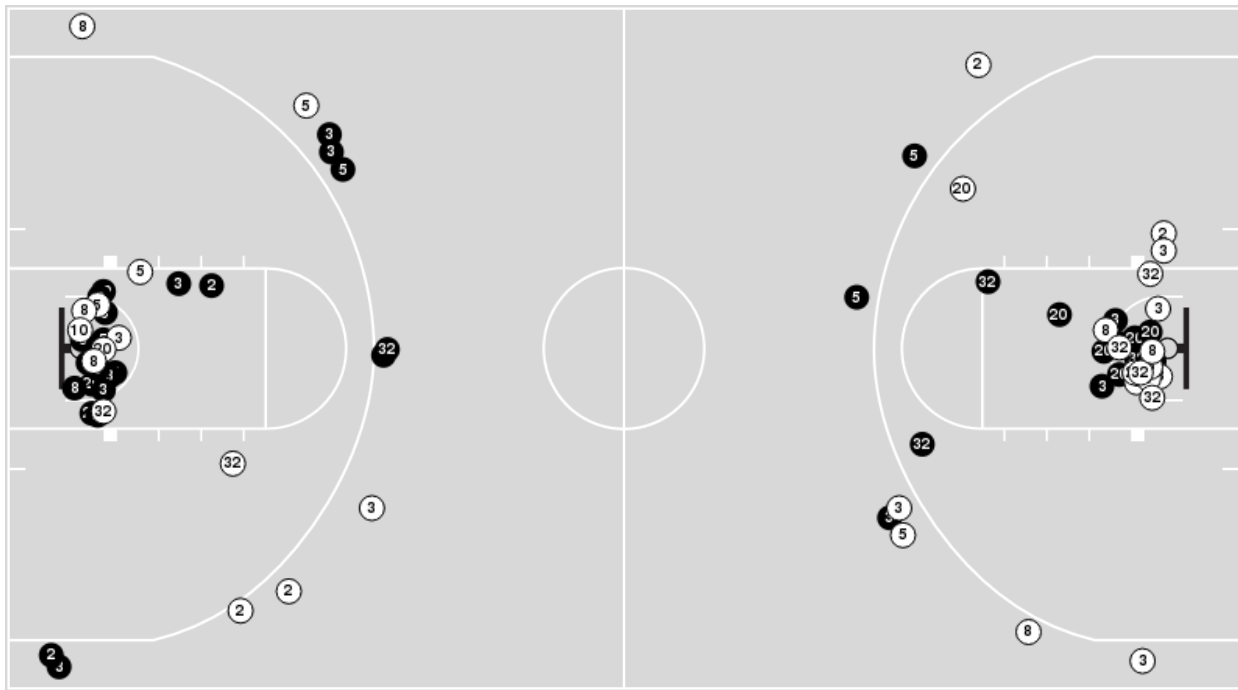

Officials: Brandon Enterline, Lauren Niemiera, Linda Miles

Players => 2, 3, 5, 8, 10, 11, 13, 14, 15, 20, 21, 22, 25, 32FG Types=>AllResults=>All

Notre Dame

All Field Goals