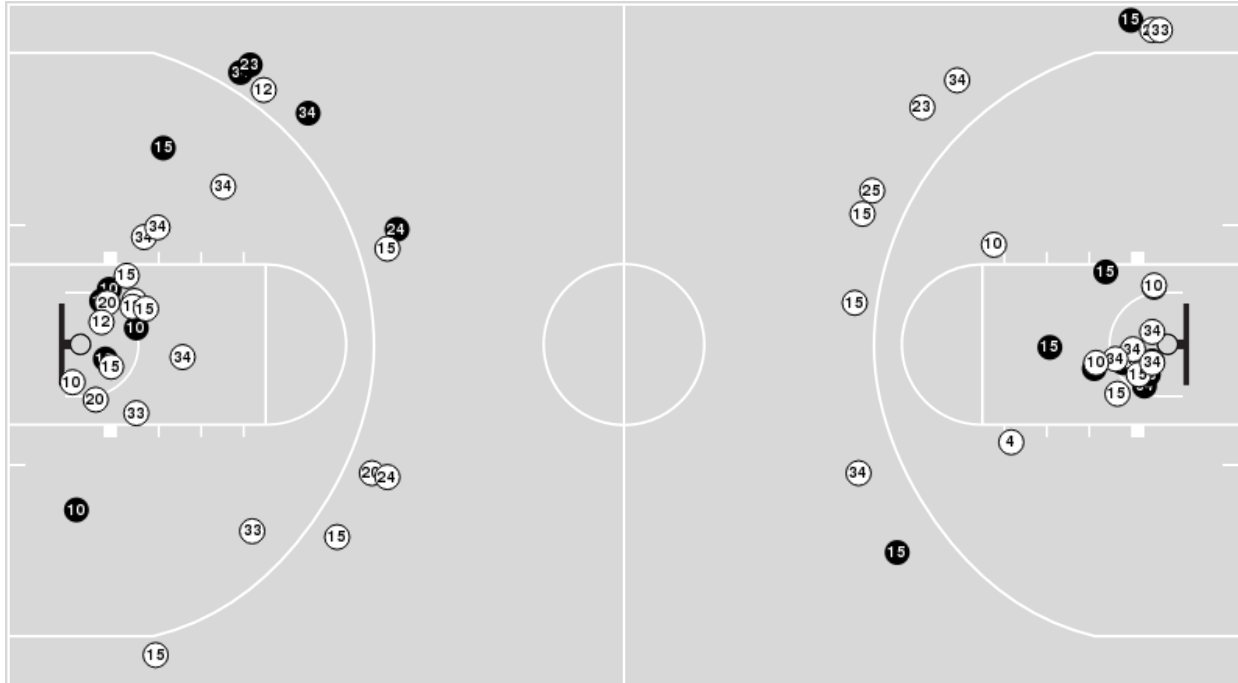

Officials: Brandon Enterline, Lauren Niemiera, Linda Miles

Players => 1, 2, 4, 5, 10, 11, 12, 15, 20, 23, 24, 25, 33, 34, 55FG Types=>AllResults=>All

Loyola Maryland

All Field Goals