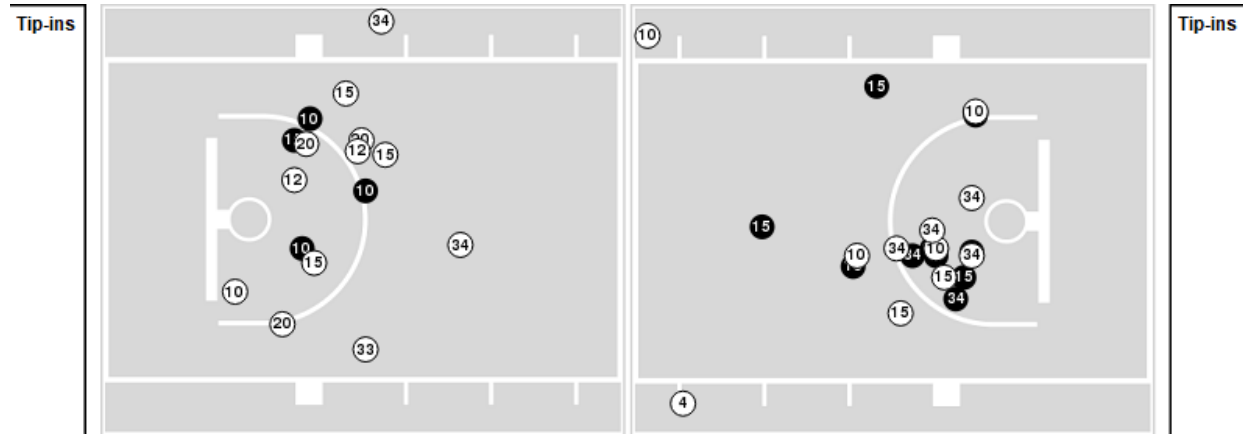

Blow Up Chart

● Made ○ Missed N - Player Number

Loyola Maryland	M/A	%
Field Goals	22/62	35
2 Points	16/42	38
3 Points	6/20	30
Free Throws	4/8	50

Loyola Maryland	M/A	%
Points in the Paint	28 (14 / 34)	41
Fast Break Points	0 (0/0)	0
Second Chance Points	0 (0/5)	0
Effective FG%	40