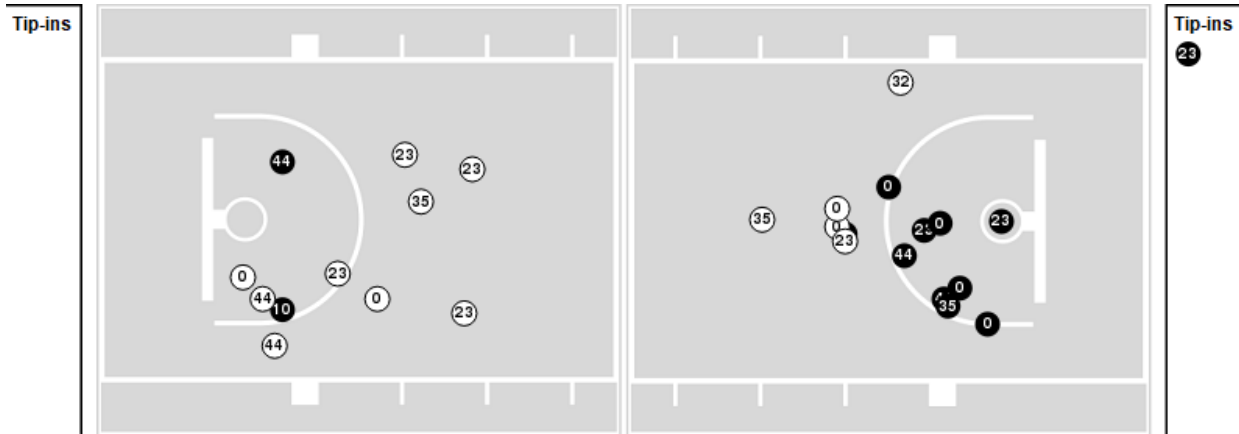

**Officials:** Joseph Vaszily, Tiara Cruse, Mark Resch

Players => 00, 1, 3, 5, 7, 10, 11, 13, 23, 25, 32, 35, 44, 50FG Types=>AllResults=>All

**Texas**

**All Field Goals**

**Blow Up Chart**

● Made ○ Missed N - Player Number