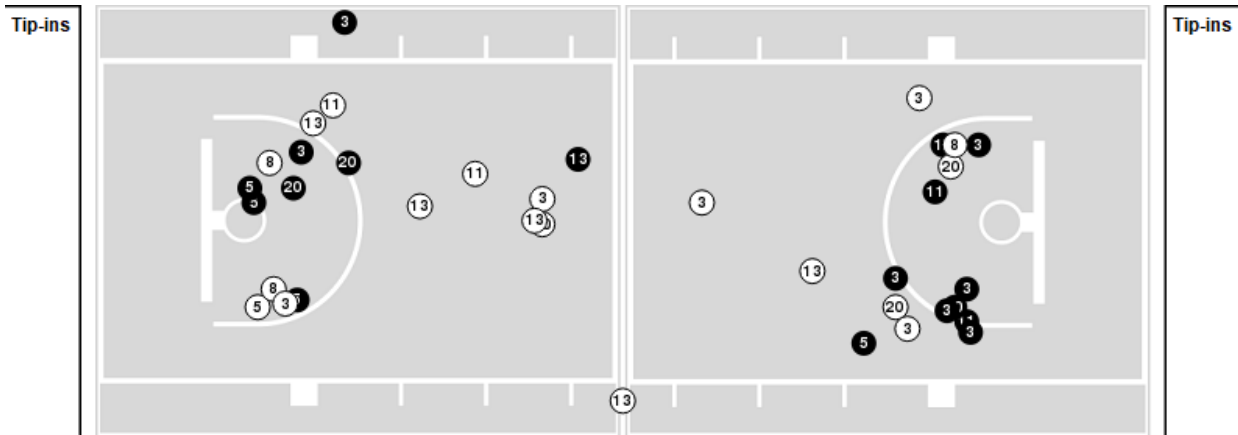

Blow Up Chart

● Made ○ Missed N - Player Number

Notre Dame	M/A	%
Field Goals	28/63	44
2 Points	20/46	43
3 Points	8/17	47
Free Throws	16/17	94

Notre Dame	M/A	%
Points in the Paint	34 (17 / 35)	49
Fast Break Points	21 (10/11)	91
Second Chance Points	7 (3/8)	38
Effective FG%	51