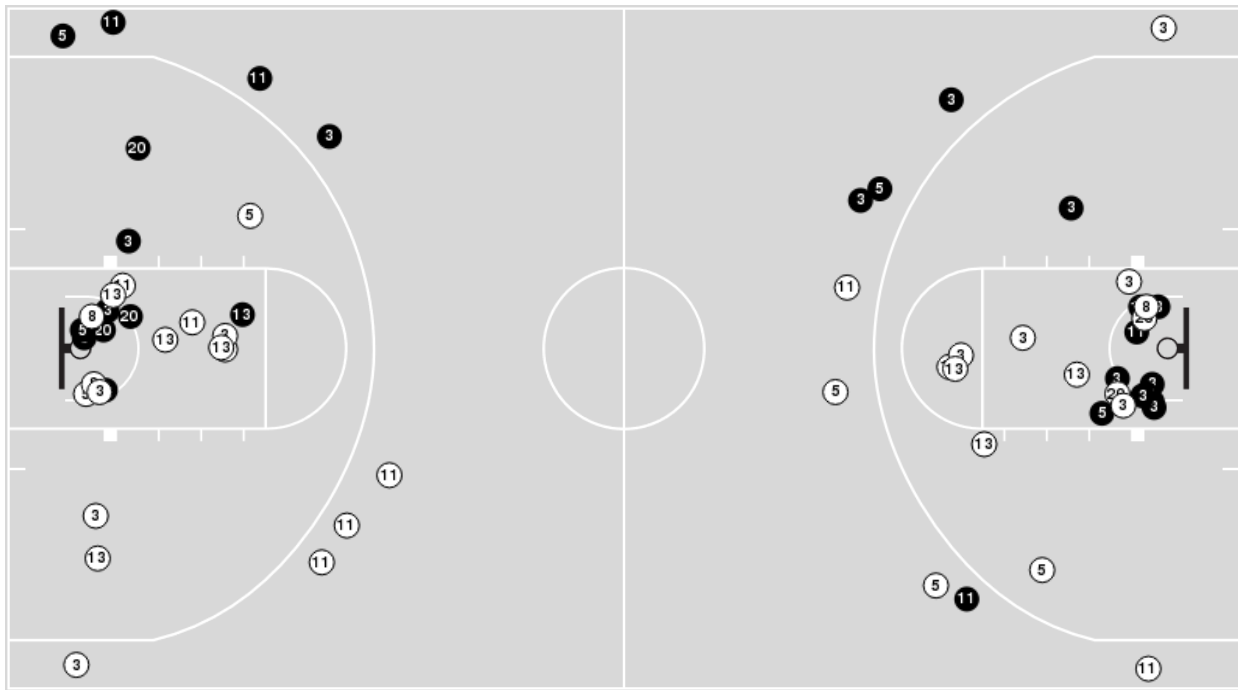

Texas at Notre Dame

12/05/24 Purcell Pavilion at the Joyce Center, Notre Dame
2024-25 Women's Basketball

Game Time: 7:00 PM
Game Duration: 2:10
Attendance: 9,149

Officials: Joseph Vaszily, Tiara Cruse, Mark Resch

Players => 2, 3, 5, 8, 11, 13, 14, 20, 21, 22, 25, 32FG Types=>AllResults=>All

Notre Dame

All Field Goals