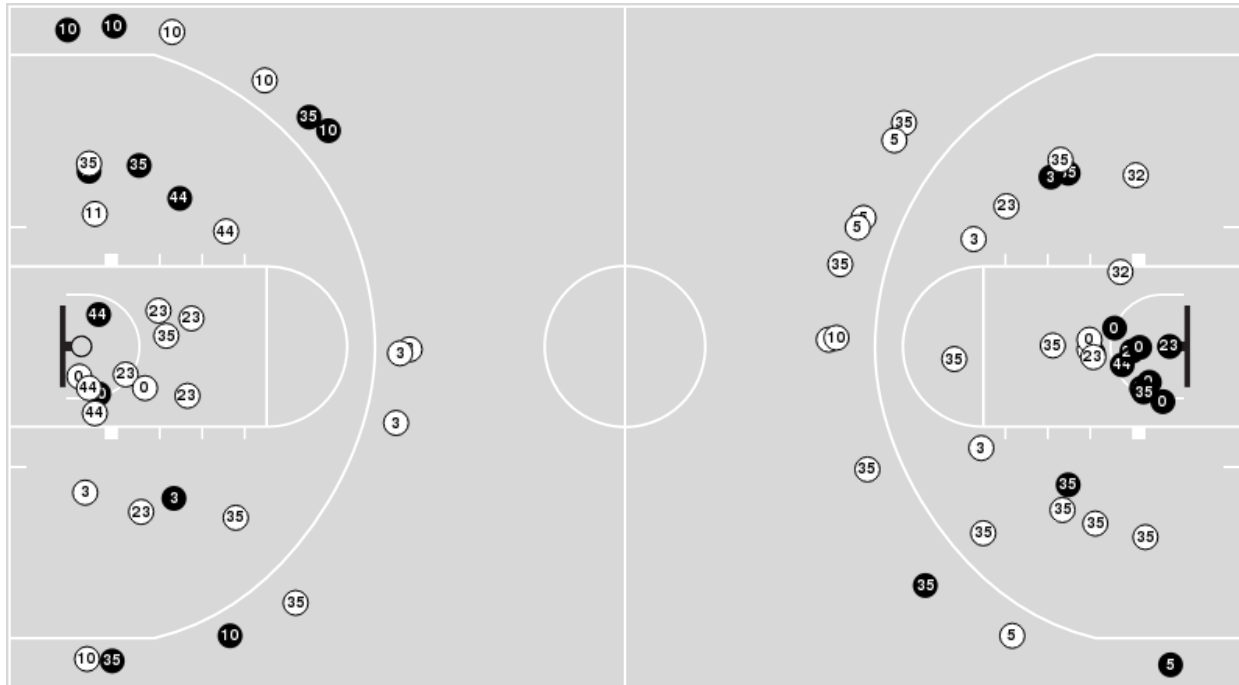

Officials: Joseph Vaszily, Tiara Cruse, Mark Resch

Players => 00, 1, 3, 5, 7, 10, 11, 13, 23, 25, 32, 35, 44, 50FG Types=>AllResults=>All

Texas

All Field Goals