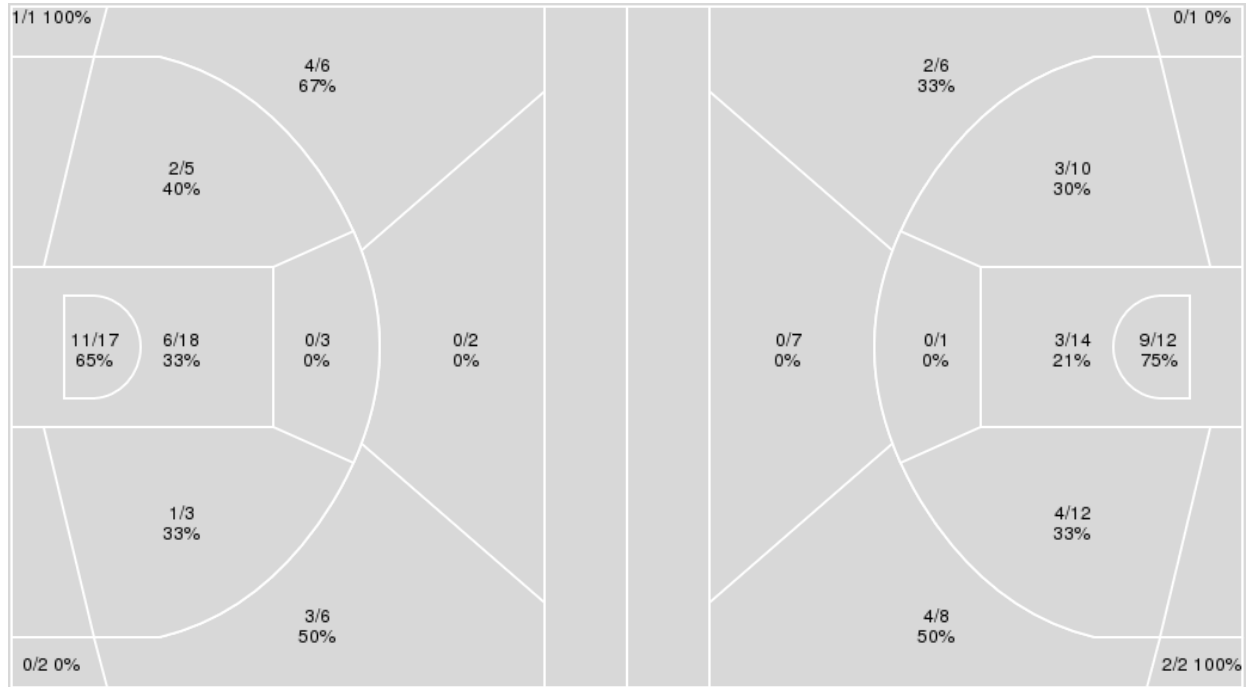

Texas at Notre Dame

12/05/24 Purcell Pavilion at the Joyce Center, Notre Dame
2024-25 Women's Basketball

Game Time: 7:00 PM
Game Duration: 2:10
Attendance: 9,149

Officials: Joseph Vaszily, Tiara Cruse, Mark Resch

{ Players => 2, 3, 5, 8, 11, 13, 14, 20, 21, 22, 25, 32; } FG Types => All;
Results => All;

{ Players => 00, 1, 3, 5, 7, 10, 11, 13, 23, 25, 32, 35, 44, 50; } FG
Types => All; Results => All;

Notre Dame

Texas

Notre Dame	M/A	%
Field Goals	28/63	44
2 Points	20/46	43
3 Points	8/17	47
Free Throws	16/17	94

Texas	M/A	%
Field Goals	27/73	37
2 Points	19/49	39
3 Points	8/24	33
Free Throws	8/11	73