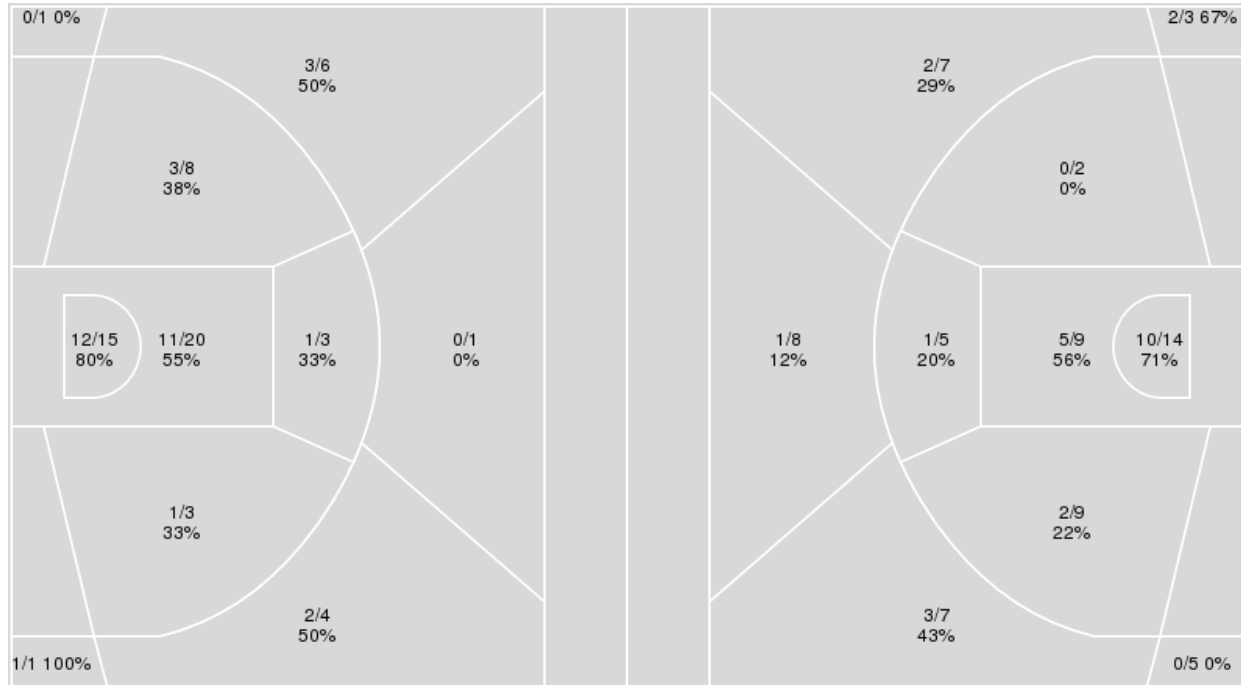

Officials: Jules Gallien, John Capolino, Kelsey Reynolds

{ Players => All; } FG Types => All; Results => All;

{ Players => All; } FG Types => All; Results => All;

Notre Dame

Georgia Tech

Notre Dame	M/A	%
Field Goals	34/62	55
2 Points	28/49	57
3 Points	6/13	46
Free Throws	7/11	64

Georgia Tech	M/A	%
Field Goals	26/69	38
2 Points	18/39	46
3 Points	8/30	27
Free Throws	6/8	75