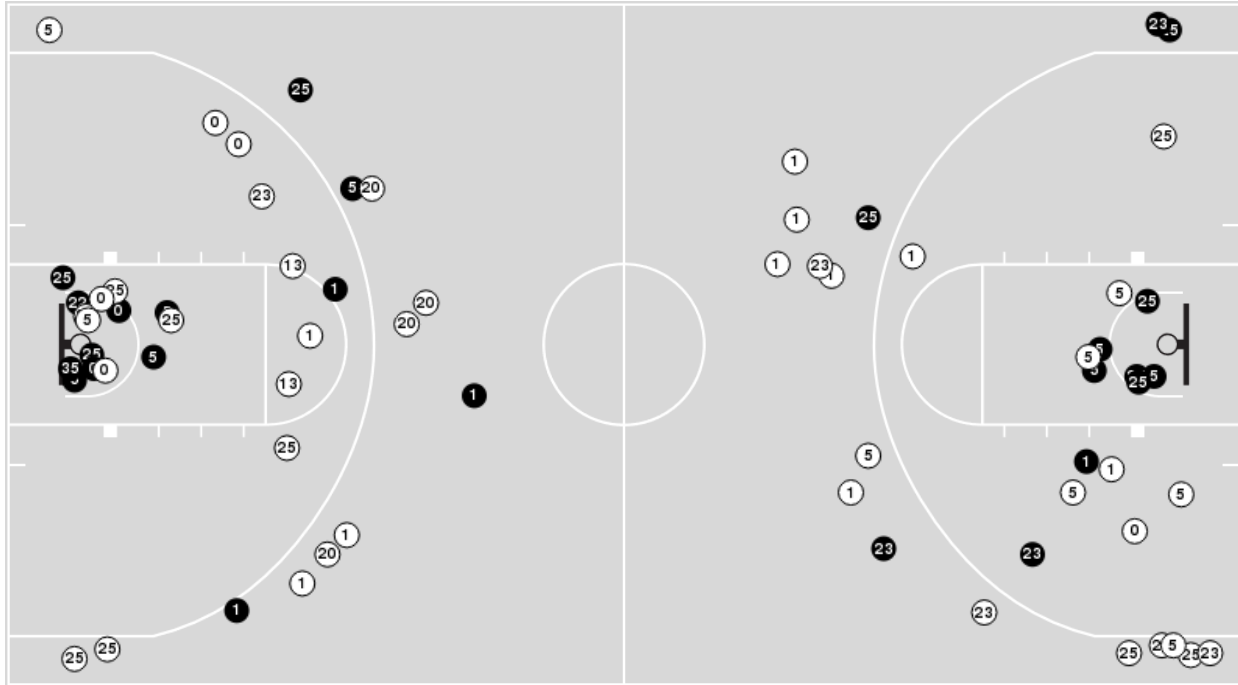

Players => AllFG Types=>AllResults=>All
Georgia Tech

All Field Goals