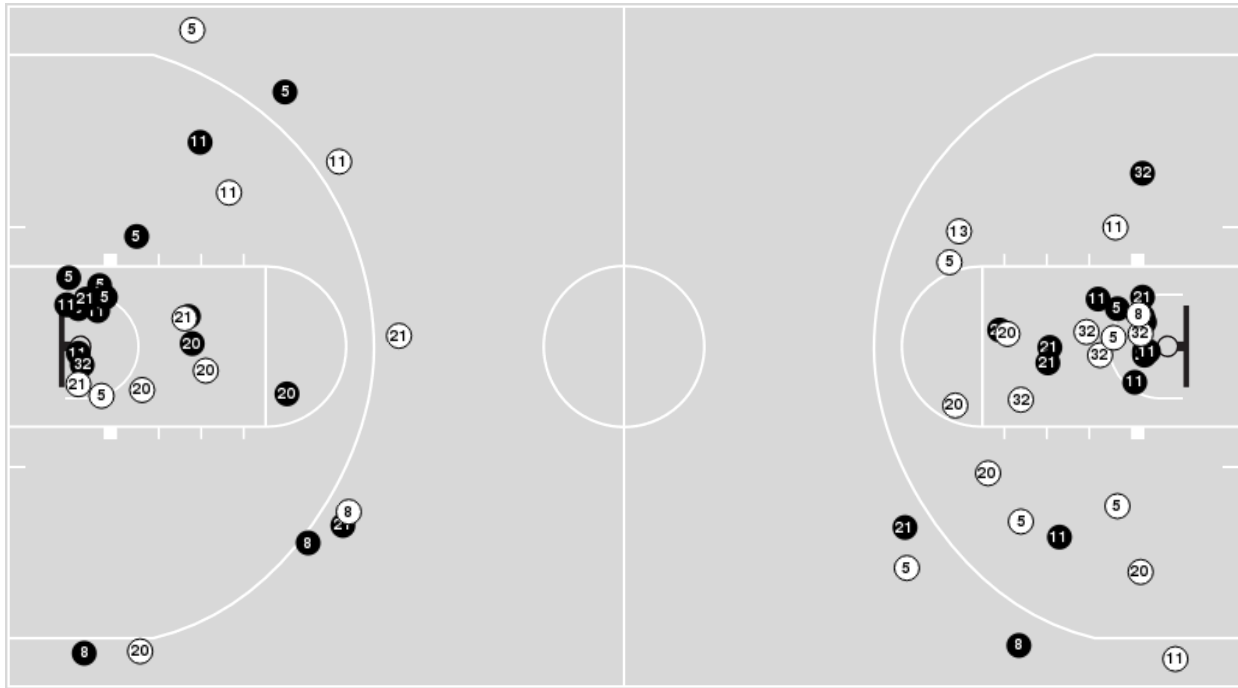

Officials: Jules Gallien, John Capolino, Kelsey Reynolds

Players => AllFG Types=>AllResults=>All

Notre Dame

All Field Goals