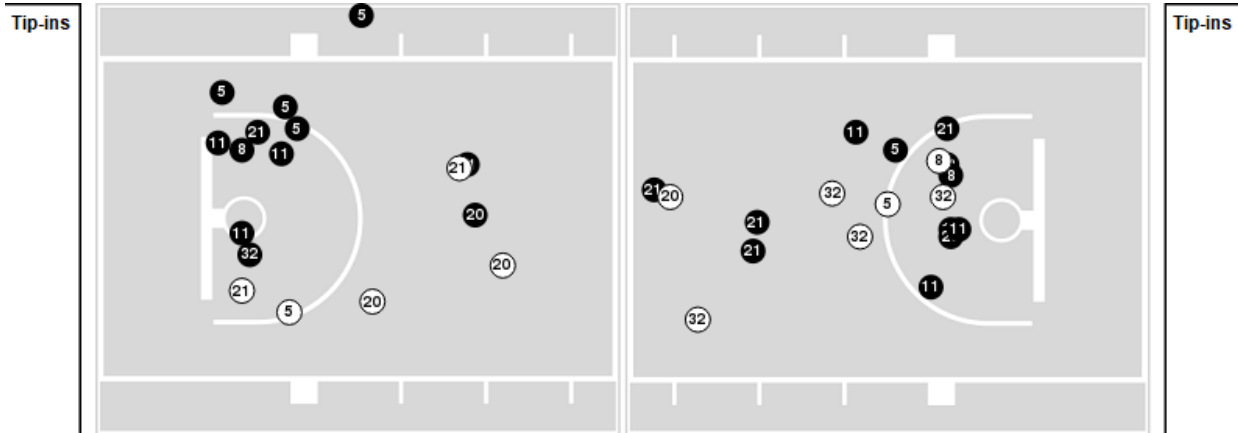

Blow Up Chart

● Made   ○ Missed   N - Player Number

Notre Dame	M/A	%
Field Goals	34/62	55
2 Points	28/49	57
3 Points	6/13	46
Free Throws	7/11	64

Notre Dame	M/A	%
Points in the Paint	46 (23 / 35)	66
Fast Break Points	7 (4/6)	67
Second Chance Points	8 (4/10)	40
Effective FG%	60