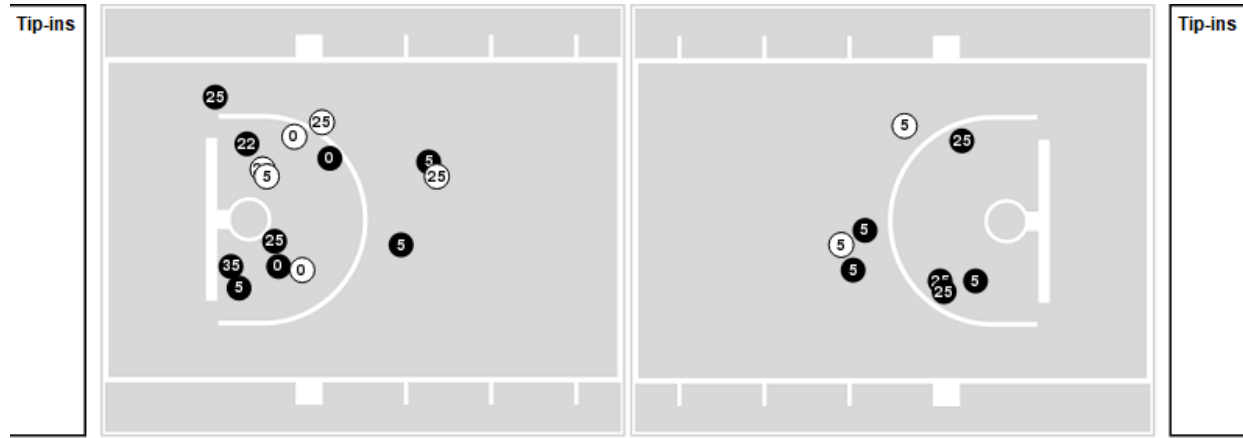

Blow Up Chart

● N Made   ○ N Missed   N - Player Number

Georgia Tech	M/A	%
Field Goals	26/69	38
2 Points	18/39	46
3 Points	8/30	27
Free Throws	6/8	75

Georgia Tech	M/A	%
Points in the Paint	30 (15 / 23)	65
Fast Break Points	10 (4/4)	100
Second Chance Points	5 (3/7)	43
Effective FG%	43