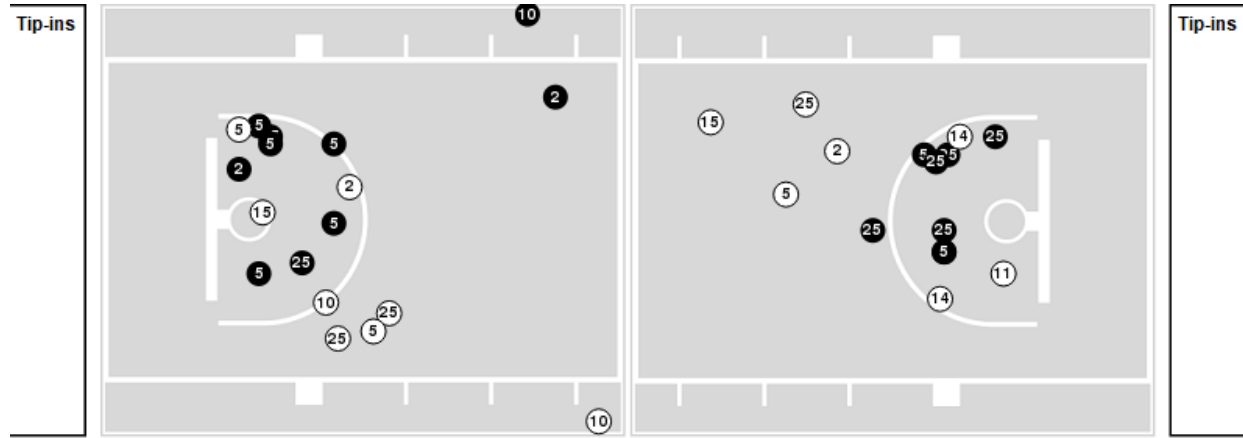

Blow Up Chart

● Made   ○ Missed   N - Player Number

Wake Forest	M/A	%
Field Goals	24/61	39
2 Points	19/44	43
3 Points	5/17	29
Free Throws	11/15	73

Wake Forest	M/A	%
Points in the Paint	34 (17 / 31)	55
Fast Break Points	0 (0/0)	0
Second Chance Points	12 (7/11)	64
Effective FG%	43