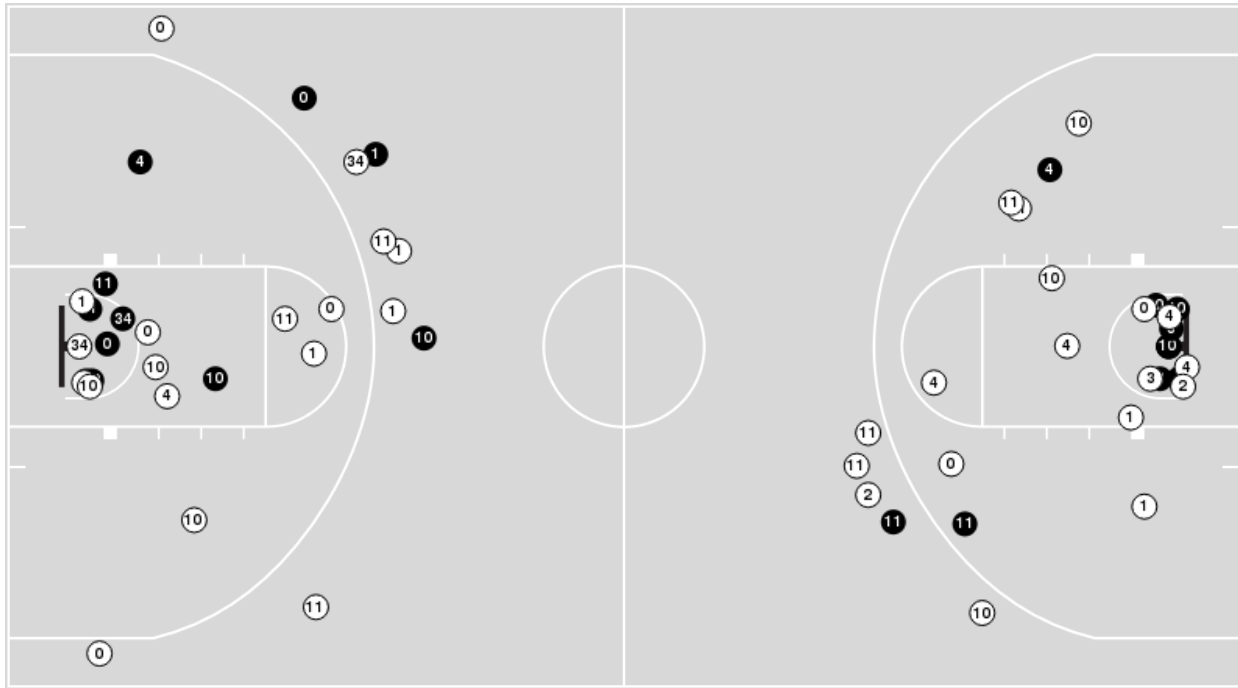

Officials: Bruce Morris, Mark Berger, Krystle Apellaniz

Players => 0, 1, 2, 3, 4, 10, 11, 12, 21, 22, 34 FG Types=>All Results=>All

Virginia Tech

All Field Goals