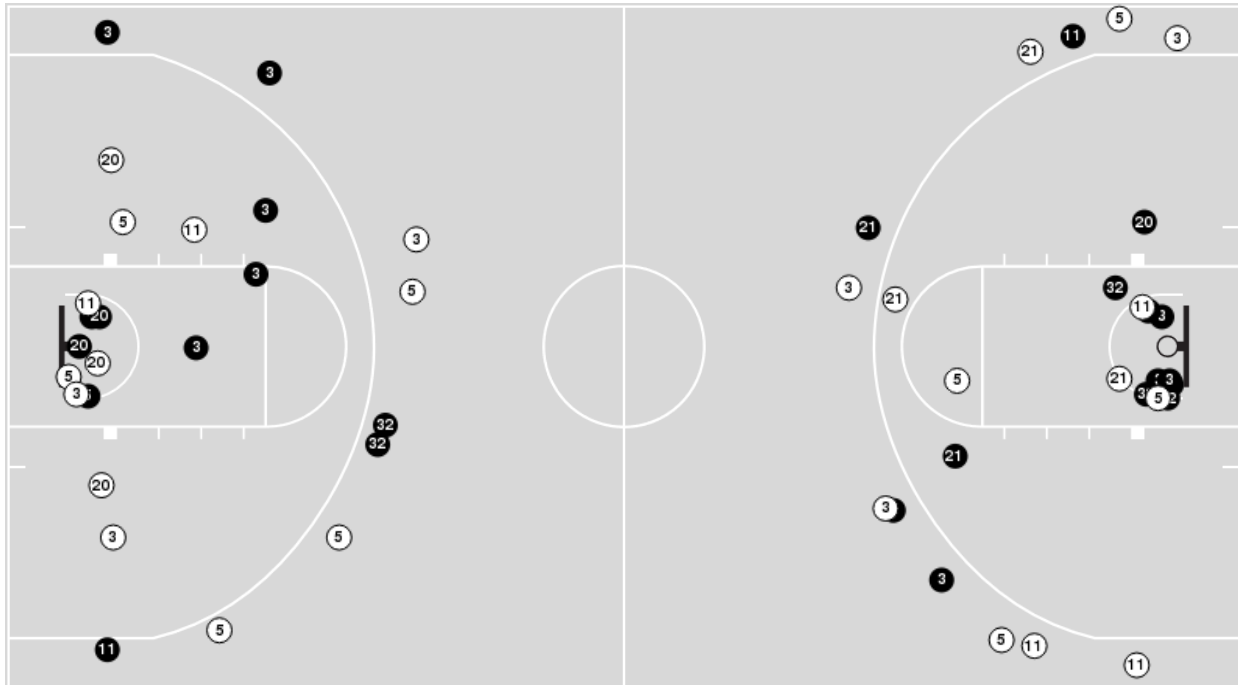

Players => 2, 3, 5, 8, 10, 11, 13, 14, 15, 20, 21, 22, 25, 32FG Types=>AllResults=>All

Notre Dame

All Field Goals