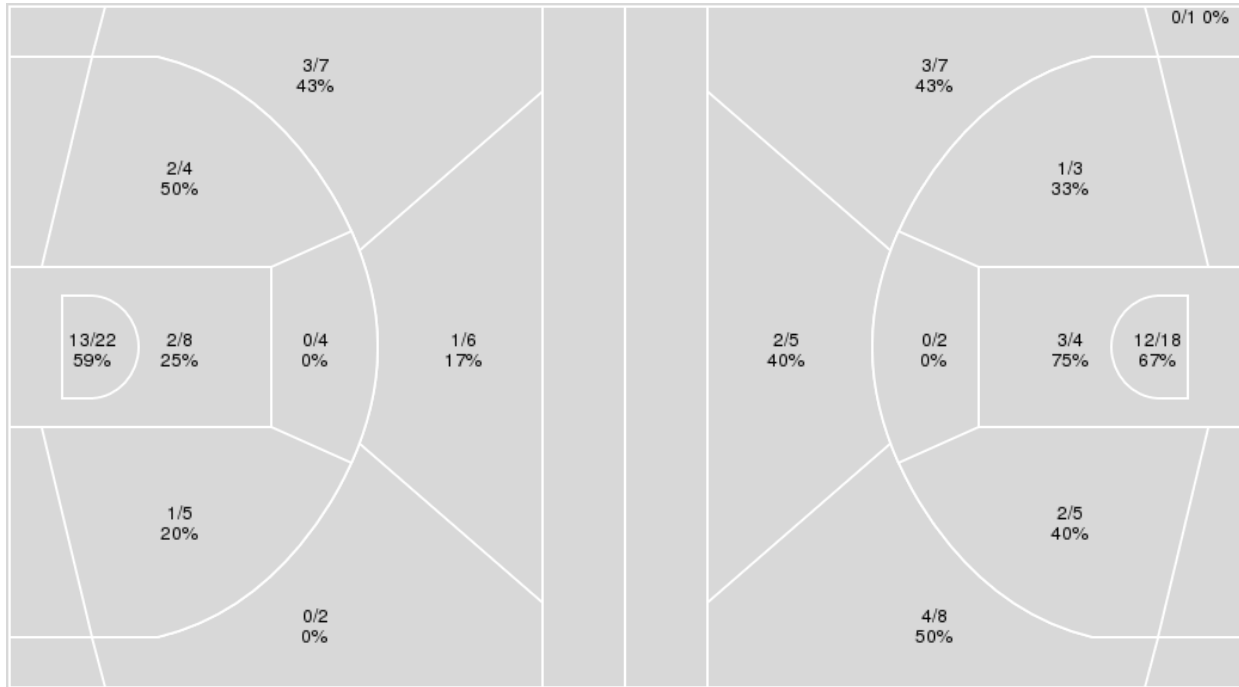

Officials: Bruce Morris, Mark Berger, Krystle Apellaniz

{ Players => 0, 1, 2, 3, 4, 10, 11, 12, 21, 22, 34; } FG Types => All;
Results => All;

{ Players => 2, 3, 5, 8, 10, 11, 13, 14, 15, 20, 21, 22, 25, 32; } FG
Types => All; Results => All;

Virginia Tech

Notre Dame

Virginia Tech	M/A	%
Field Goals	22/58	38
2 Points	18/43	42
3 Points	4/15	27
Free Throws	13/20	65

Notre Dame	M/A	%
Field Goals	27/53	51
2 Points	18/32	56
3 Points	9/21	43
Free Throws	14/15	93