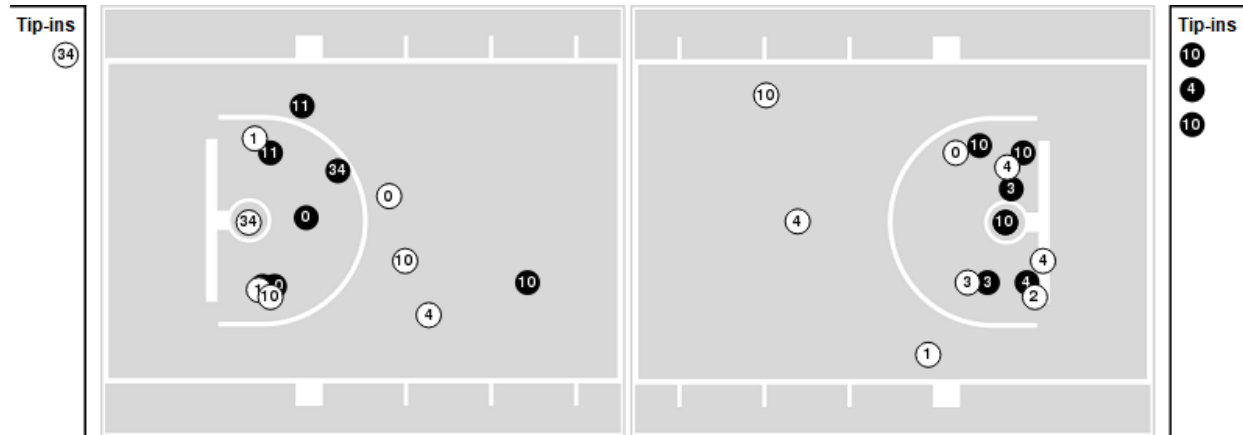

Blow Up Chart

● Made ○ Missed N - Player Number

Virginia Tech	M/A	%
Field Goals	22/58	38
2 Points	18/43	42
3 Points	4/15	27
Free Throws	13/20	65

Virginia Tech	M/A	%
Points in the Paint	30 (15 / 30)	50
Fast Break Points	4 (2/3)	67
Second Chance Points	17 (10/13)	77
Effective FG%	41