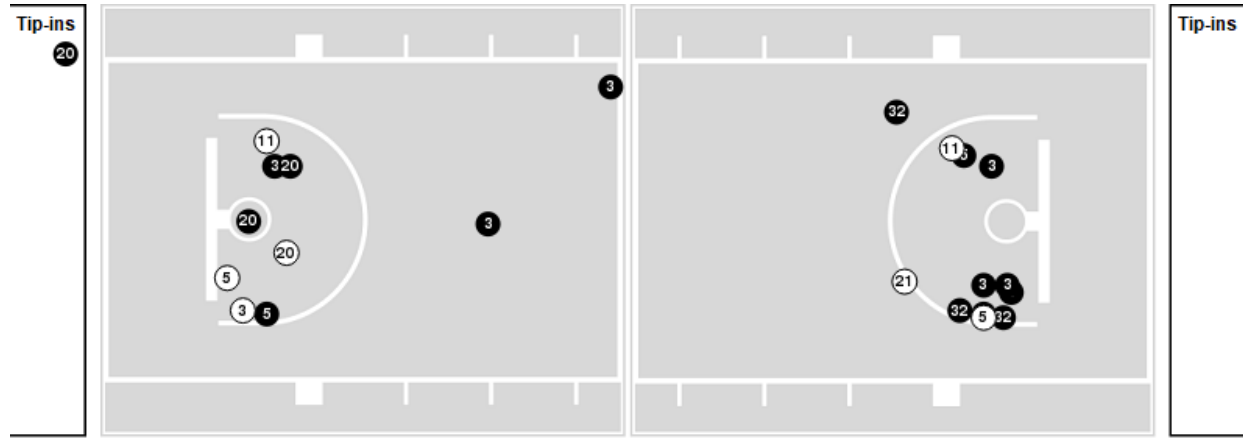

Blow Up Chart

● Made ○ Missed N - Player Number

Notre Dame	M/A	%
Field Goals	27/53	51
2 Points	18/32	56
3 Points	9/21	43
Free Throws	14/15	93

Notre Dame	M/A	%
Points in the Paint	30 (15 / 22)	68
Fast Break Points	4 (2/2)	100
Second Chance Points	4 (2/6)	33
Effective FG%	59