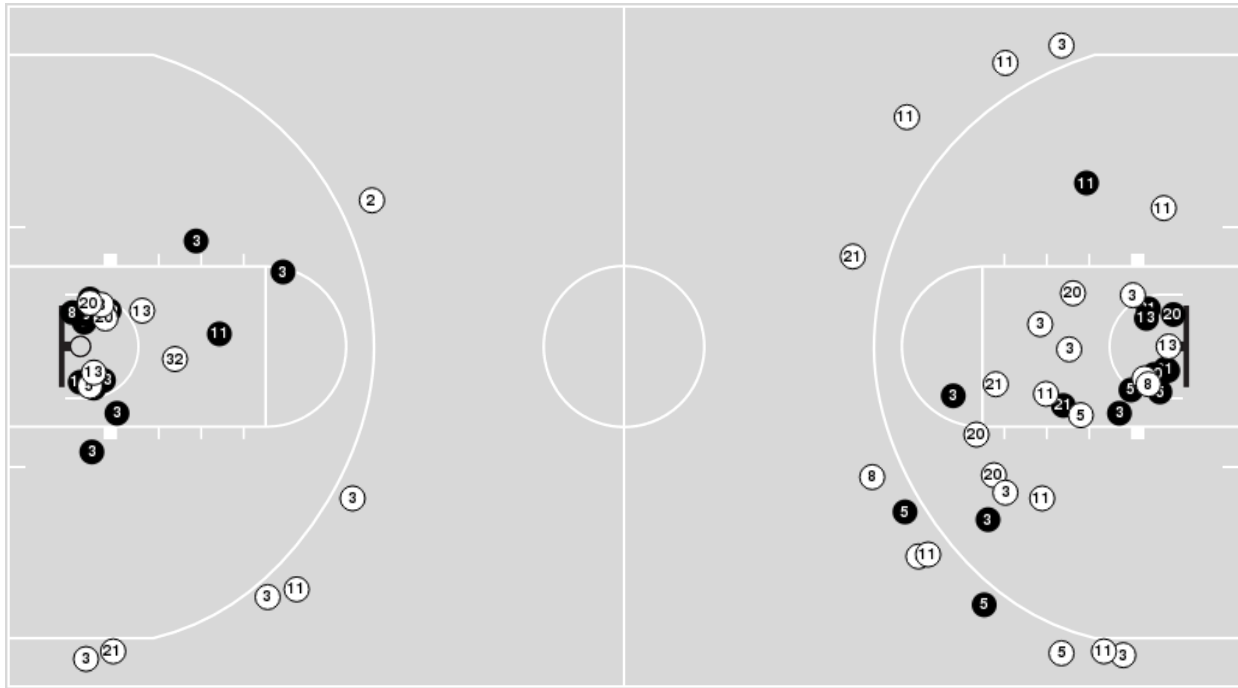

Players => 2, 3, 5, 8, 10, 11, 13, 14, 15, 20, 21, 22, 25, 32FG Types=>AllResults=>All

Notre Dame

All Field Goals