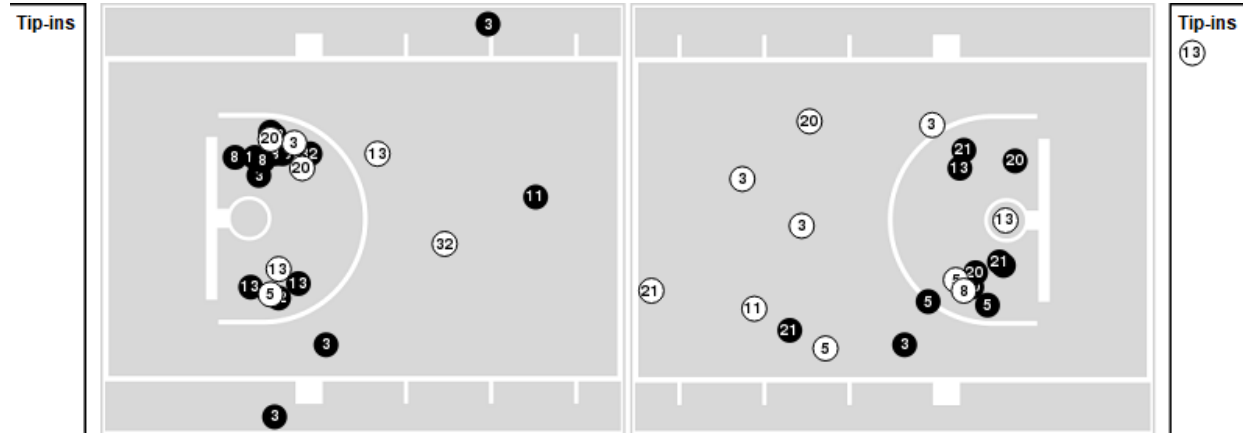

Blow Up Chart

● Made   ○ Missed   N - Player Number

Notre Dame	M/A	%
Field Goals	33/71	46
2 Points	31/53	58
3 Points	2/18	11
Free Throws	20/25	80

Notre Dame	M/A	%
Points in the Paint	50 (25 / 42)	60
Fast Break Points	24 (15/15)	100
Second Chance Points	14 (8/17)	47
Effective FG%	48