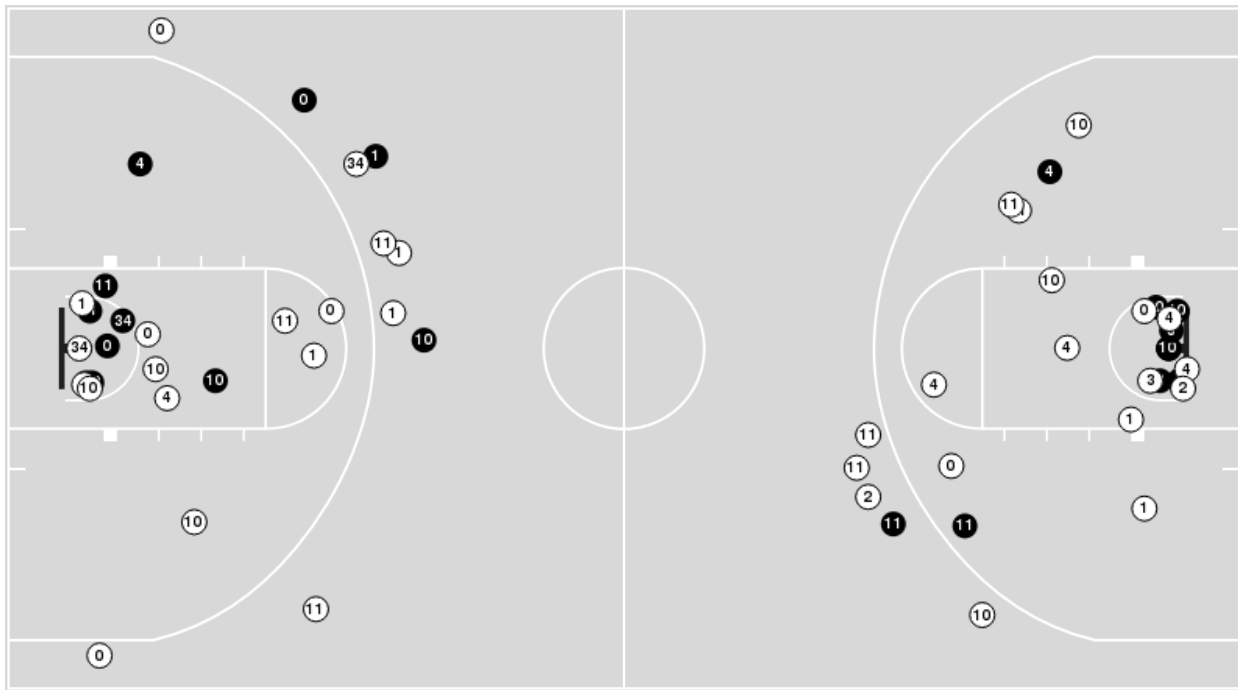

Officials: Bruce Morris, Mark Berger, Krystle Apellaniz

Players => 0, 1, 2, 3, 4, 10, 11, 12, 21, 22, 34 FG Types=>All Results=>All

Virginia Tech

All Field Goals