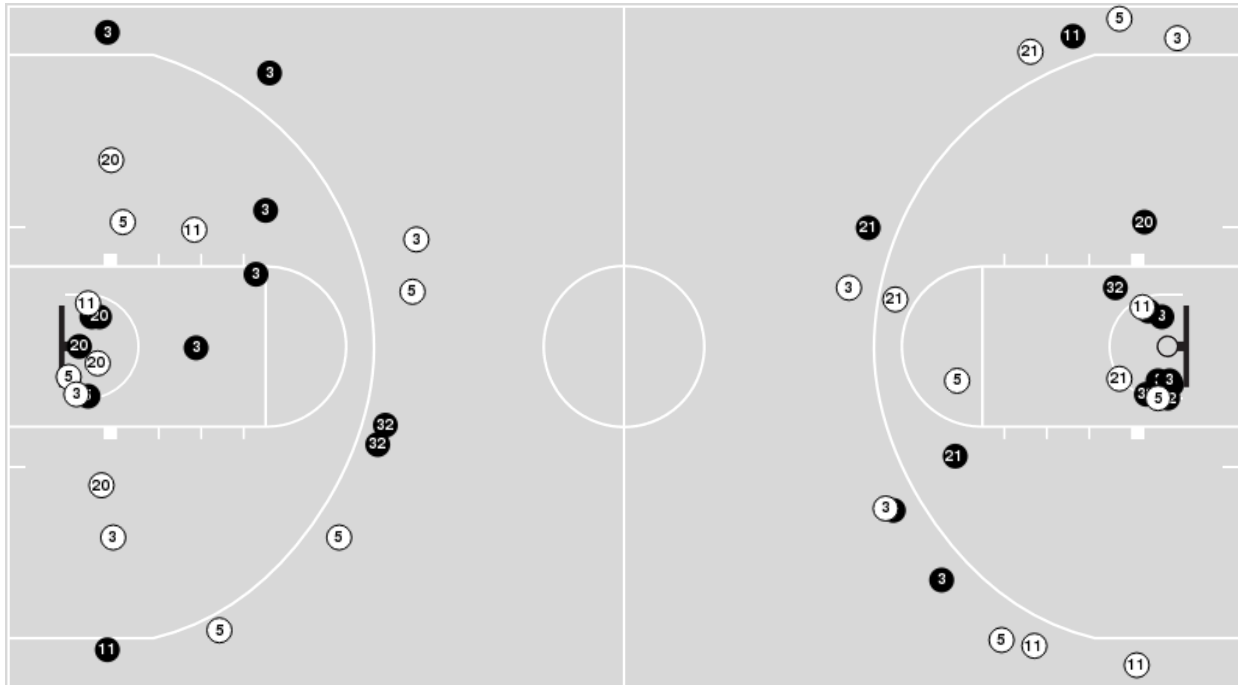

Officials: Bruce Morris, Mark Berger, Krystle Apellaniz

Players => 2, 3, 5, 8, 10, 11, 13, 14, 15, 20, 21, 22, 25, 32FG Types=>AllResults=>All

Notre Dame

All Field Goals