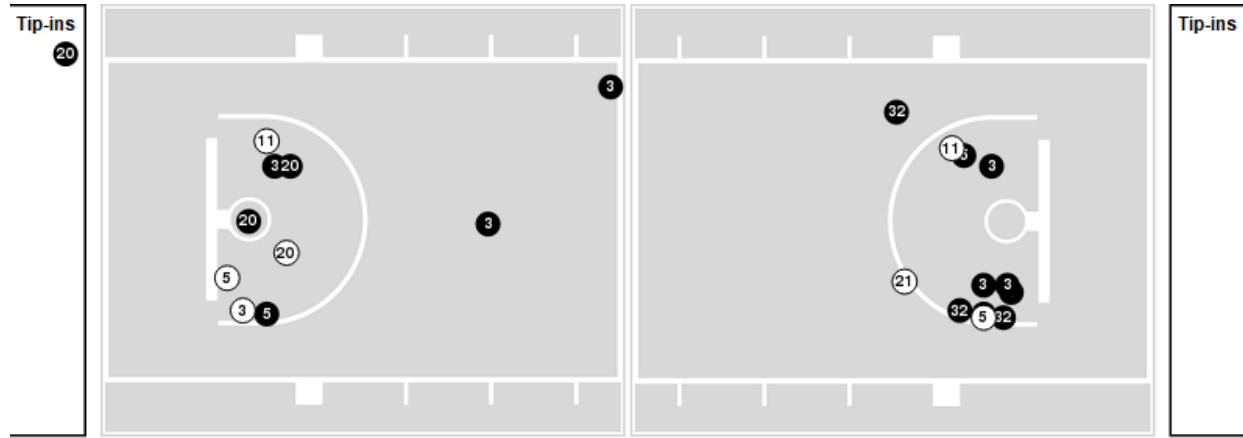

**Officials:** Bruce Morris, Mark Berger, Krystle Apellaniz

Players => 2, 3, 5, 8, 10, 11, 13, 14, 15, 20, 21, 22, 25, 32FG Types=>AllResults=>All

**Notre Dame**

**All Field Goals**

**Blow Up Chart**

● Made    ○ Missed    N - Player Number