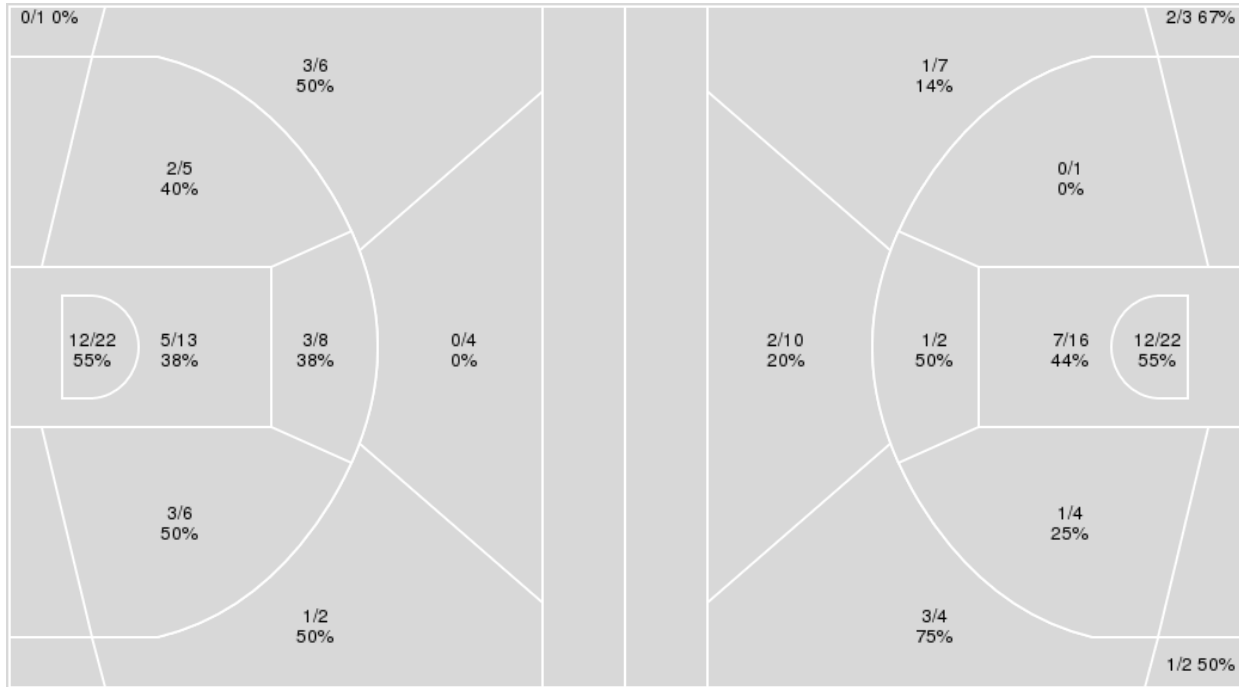

Officials: Angelica Suffren, Meadow Overstreet, Mark Berger

{ Players => 2, 3, 5, 8, 10, 11, 13, 14, 15, 20, 21, 22, 25, 32; } FG
Types => All; Results => All;

{ Players => All; } FG Types => All; Results => All;

Notre Dame

Florida St.

Notre Dame	M/A	%
Field Goals	29/67	43
2 Points	25/54	46
3 Points	4/13	31
Free Throws	19/23	83

Florida St.	M/A	%
Field Goals	30/71	42
2 Points	21/45	47
3 Points	9/26	35
Free Throws	17/21	81