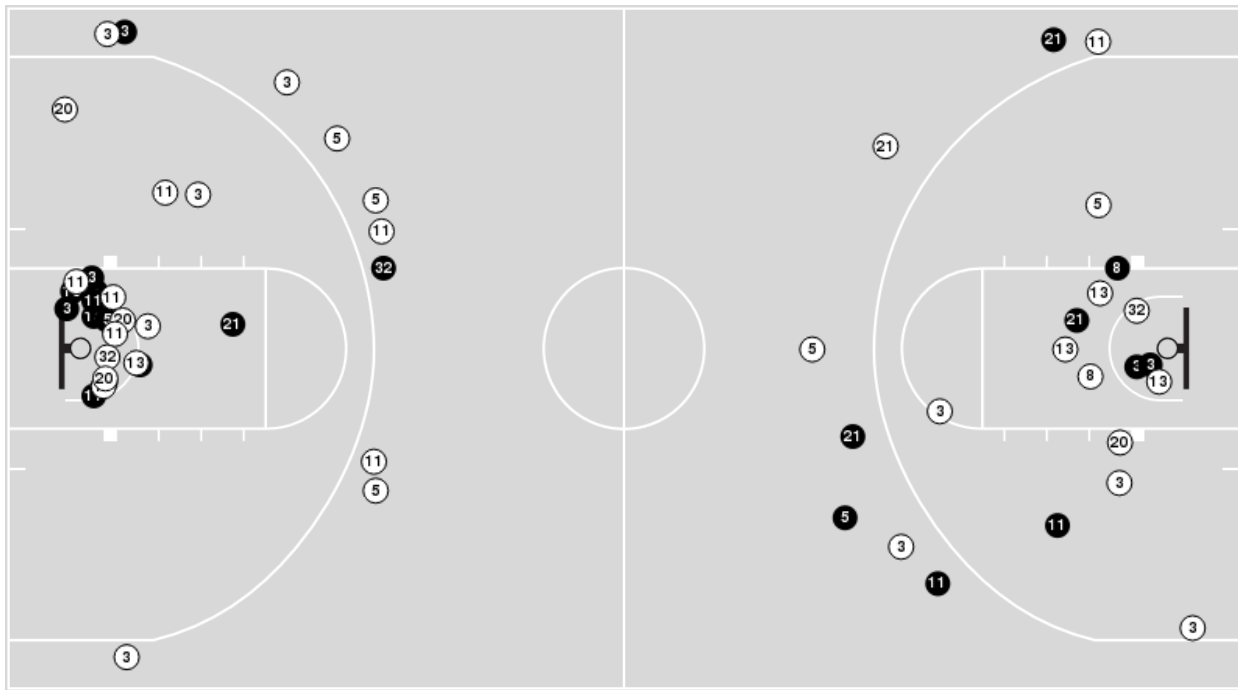

Duke at Notre Dame

02/17/25 Purcell Pavilion at the Joyce Center, Notre Dame
2024-25 Women's Basketball

Officials: Maj Forsberg, Brenda Pantoja, Katie Lukanich

Players => 2, 3, 5, 8, 10, 11, 13, 14, 15, 20, 21, 22, 25, 32 FG Types=>All Results=>All

Notre Dame

All Field Goals