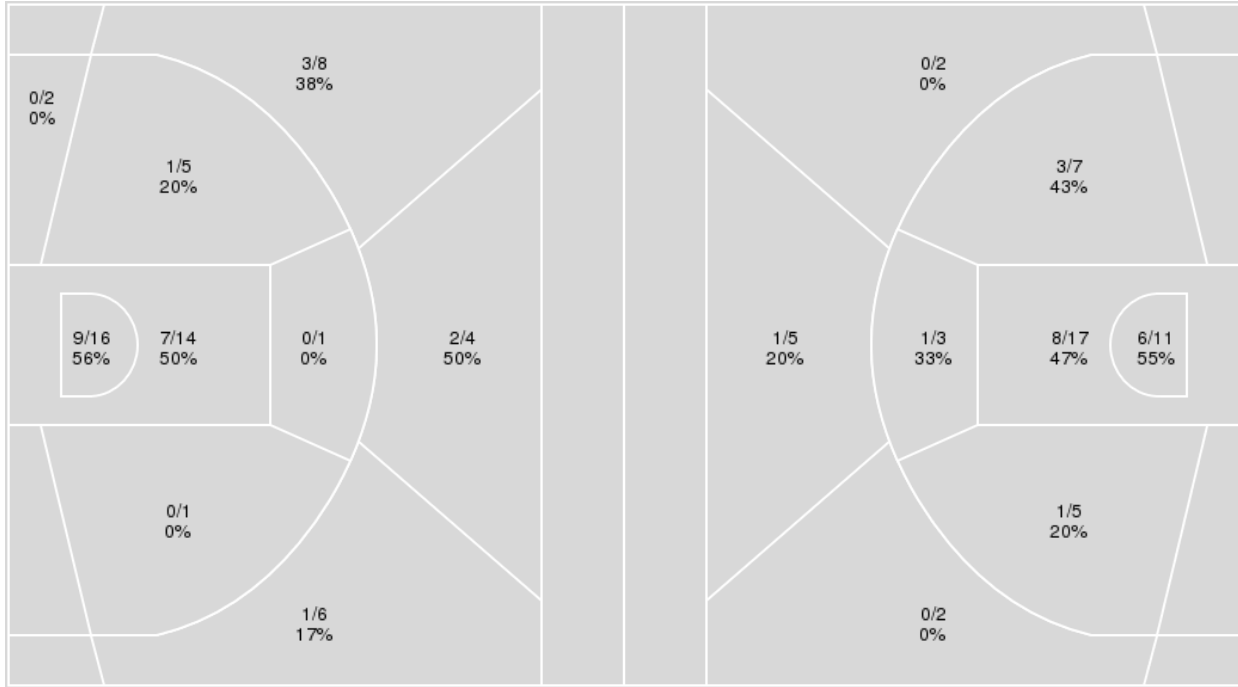

Duke at Notre Dame

02/17/25 Purcell Pavilion at the Joyce Center, Notre Dame
2024-25 Women's Basketball

Officials: Maj Forsberg, Brenda Pantoja, Katie Lukanich

{ Players => 2, 3, 5, 8, 10, 11, 13, 14, 15, 20, 21, 22, 25, 32; } FG
Types => All; Results => All;

{ Players => 2, 3, 4, 5, 7, 11, 12, 13, 15, 21, 22, 24, 35, 42, 45, 53; } FG
Types => All; Results => All;

Notre Dame

Duke

Notre Dame	M/A	%
Field Goals	23/57	40
2 Points	17/39	44
3 Points	6/18	33
Free Throws	12/16	75

Duke	M/A	%
Field Goals	20/52	38
2 Points	19/43	44
3 Points	1/9	11
Free Throws	8/11	73