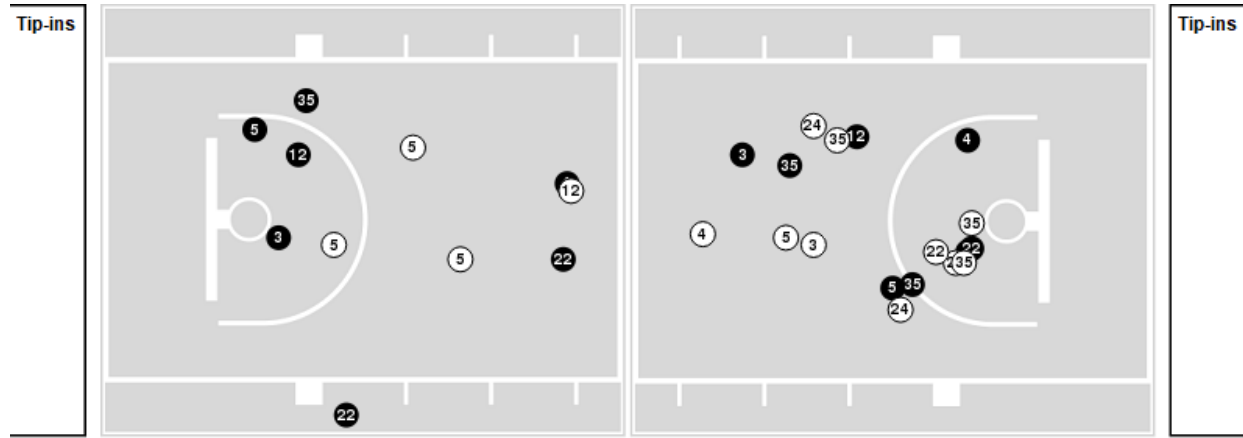

Blow Up Chart

● Made ○ Missed N - Player Number

Duke	M/A	%
Field Goals	20/52	38
2 Points	19/43	44
3 Points	1/9	11
Free Throws	8/11	73

Duke	M/A	%
Points in the Paint	28 (14 / 28)	50
Fast Break Points	6 (3/3)	100
Second Chance Points	2 (2/6)	33
Effective FG%	39