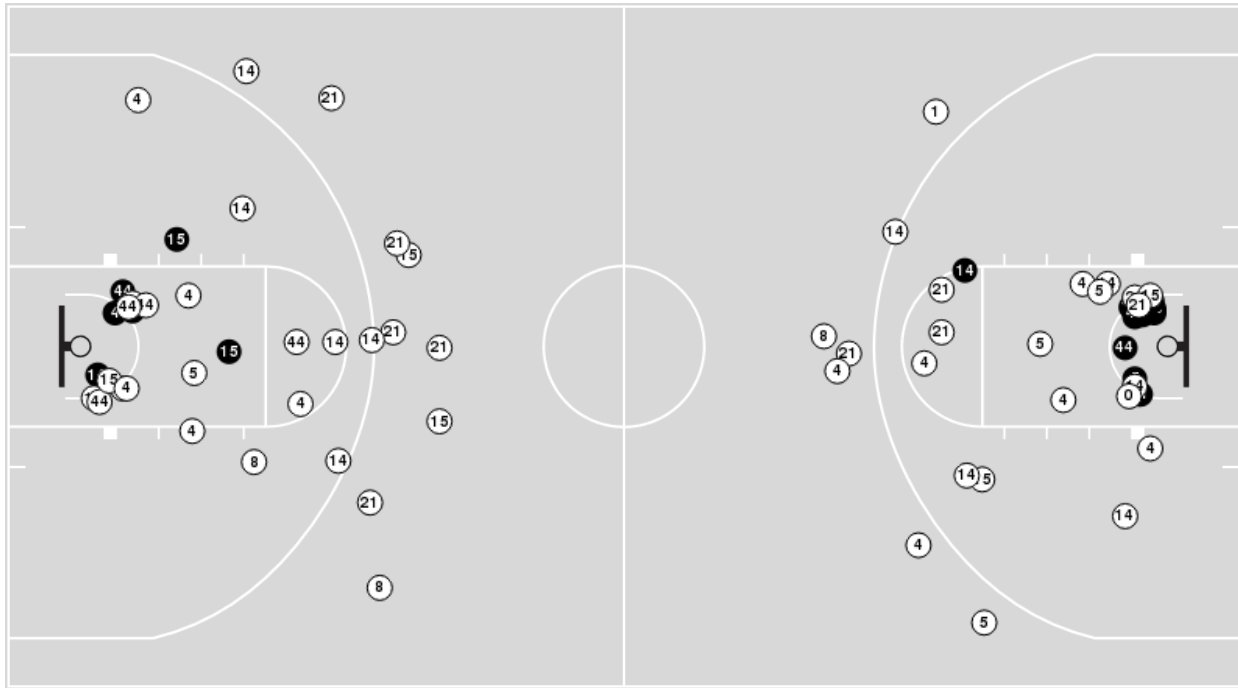

Officials: Mark Resch, John Capolino, Ashlee Goode

Players => 0, 1, 4, 5, 8, 12, 13, 14, 15, 16, 21, 22, 42, 44, 54FG Types=>AllResults=>All

Miami (FL)

All Field Goals