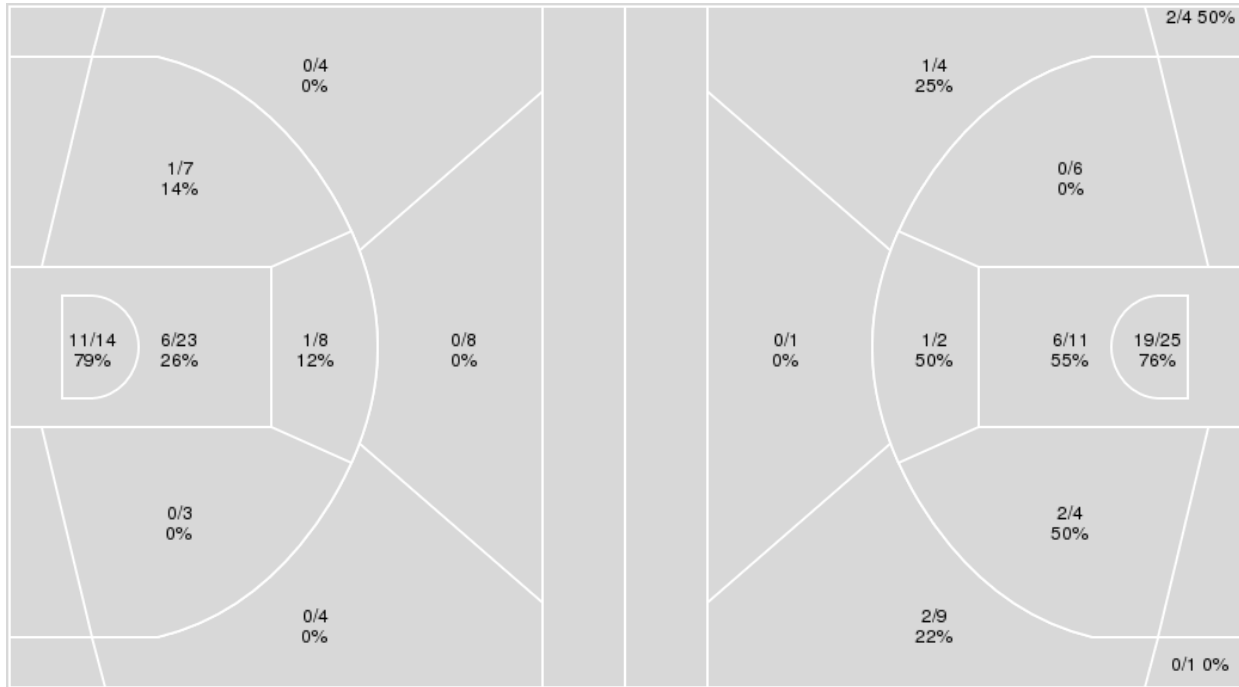

Officials: Mark Resch, John Capolino, Ashlee Goode

{ Players => 0, 1, 4, 5, 8, 12, 13, 14, 15, 16, 21, 22, 42, 44, 54; } FG
Types => All; Results => All;

{ Players => 2, 3, 5, 8, 10, 11, 13, 14, 15, 20, 21, 22, 25, 32; } FG
Types => All; Results => All;

Miami (FL)

Notre Dame

Miami (FL)	M/A	%
Field Goals	19/71	27
2 Points	19/55	35
3 Points	0/16	0
Free Throws	4/8	50

Notre Dame	M/A	%
Field Goals	33/67	49
2 Points	28/48	58
3 Points	5/19	26
Free Throws	11/14	79