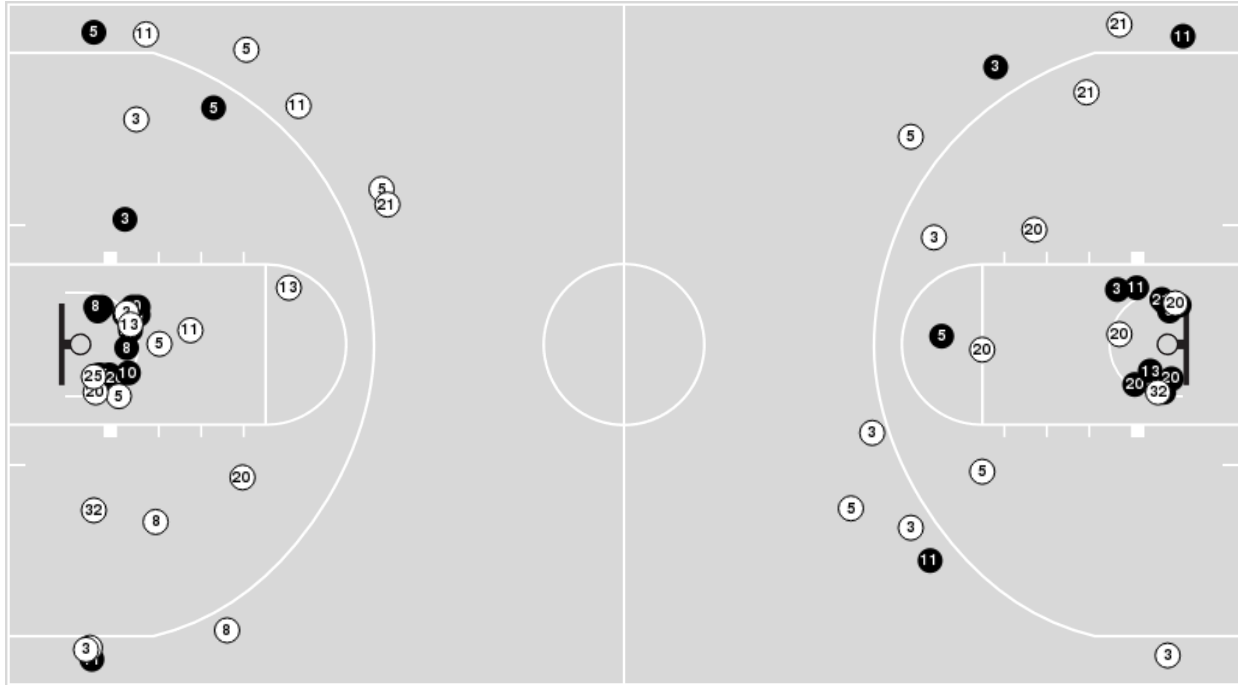

Officials: Mark Resch, John Capolino, Ashlee Goode

Players => 2, 3, 5, 8, 10, 11, 13, 14, 15, 20, 21, 22, 25, 32FG Types=>AllResults=>All

Notre Dame

All Field Goals