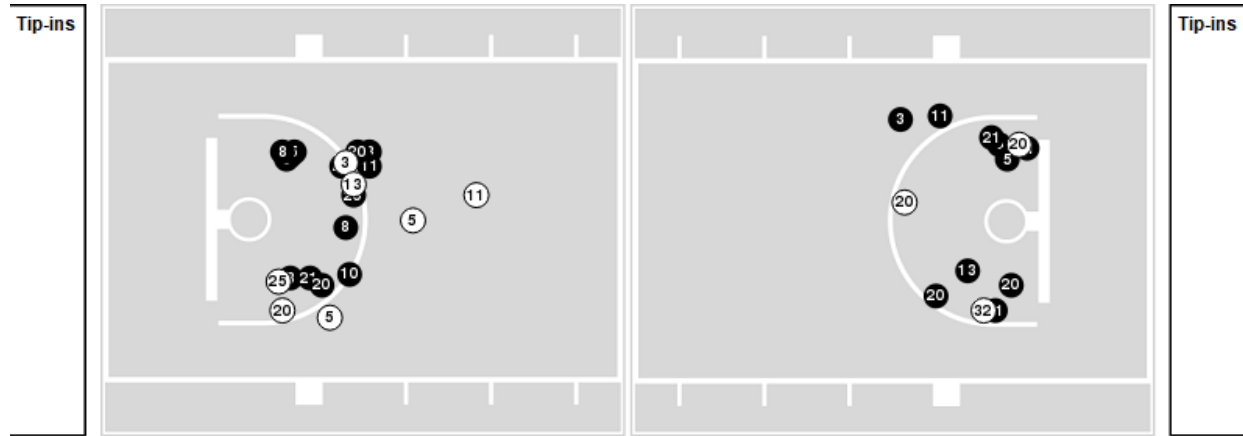

Blow Up Chart

● Made ○ Missed N - Player Number

Notre Dame	M/A	%
Field Goals	33/67	49
2 Points	28/48	58
3 Points	5/19	26
Free Throws	11/14	79

Notre Dame	M/A	%
Points in the Paint	50 (25 / 36)	69
Fast Break Points	18 (11/11)	100
Second Chance Points	10 (5/10)	50
Effective FG%	53