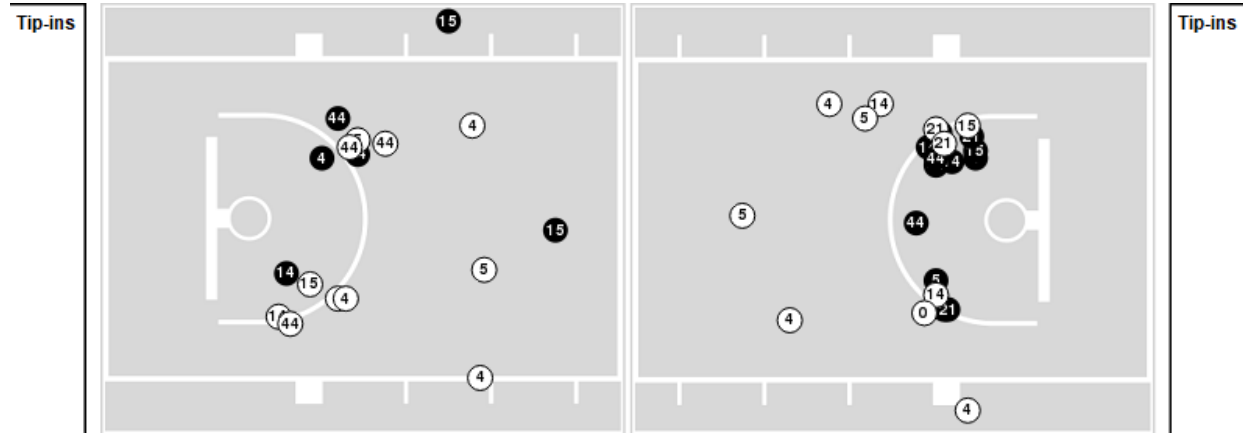

Blow Up Chart

● Made ○ Missed N - Player Number

Miami (FL)	M/A	%
Field Goals	19/71	27
2 Points	19/55	35
3 Points	0/16	0
Free Throws	4/8	50

Miami (FL)	M/A	%
Points in the Paint	34 (17 / 37)	46
Fast Break Points	6 (3/4)	75
Second Chance Points	11 (6/17)	35
Effective FG%	27