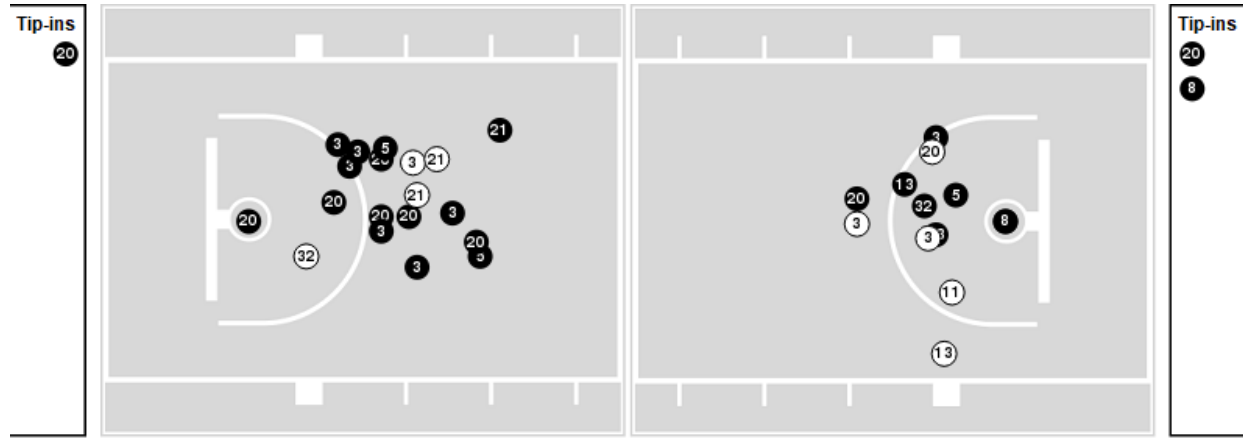

Blow Up Chart

● Made   ○ Missed   N - Player Number

Notre Dame	M/A	%
Field Goals	33/60	55
2 Points	27/40	68
3 Points	6/20	30
Free Throws	17/20	85

Notre Dame	M/A	%
Points in the Paint	46 (23 / 32)	72
Fast Break Points	4 (2/2)	100
Second Chance Points	18 (10/13)	77
Effective FG%	60