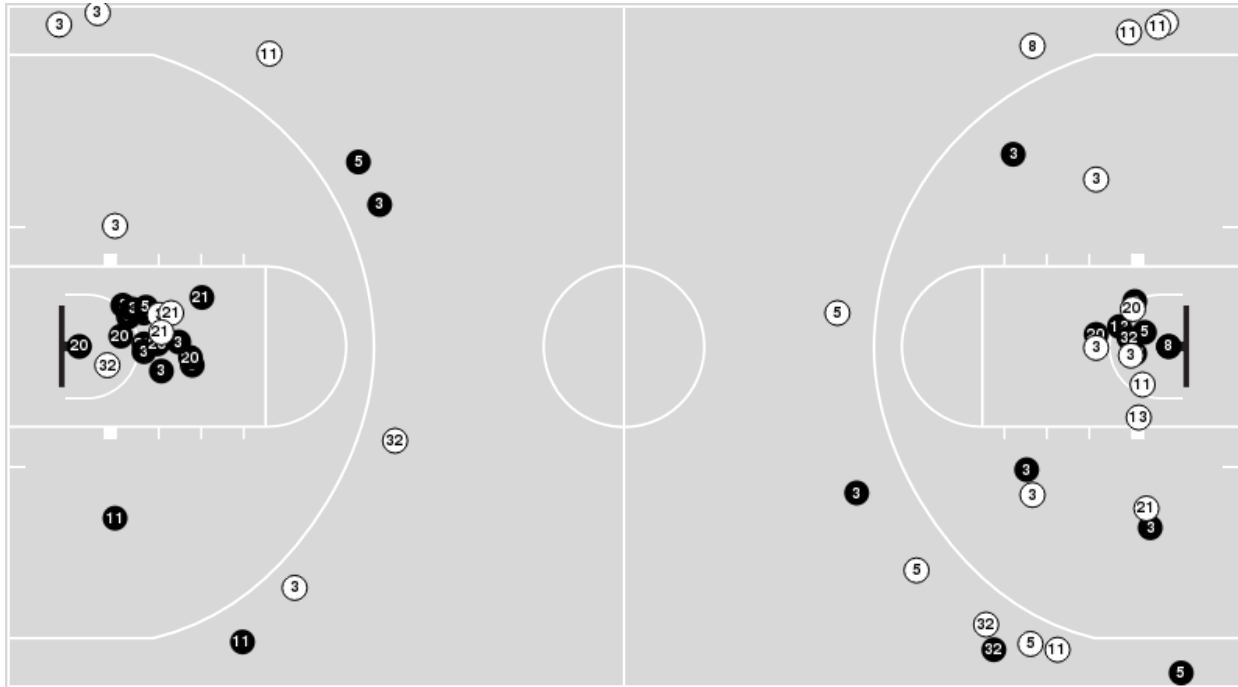

Players => 2, 3, 5, 8, 10, 11, 13, 14, 15, 20, 21, 22, 25, 32FG Types=>AllResults=>All

Notre Dame

All Field Goals