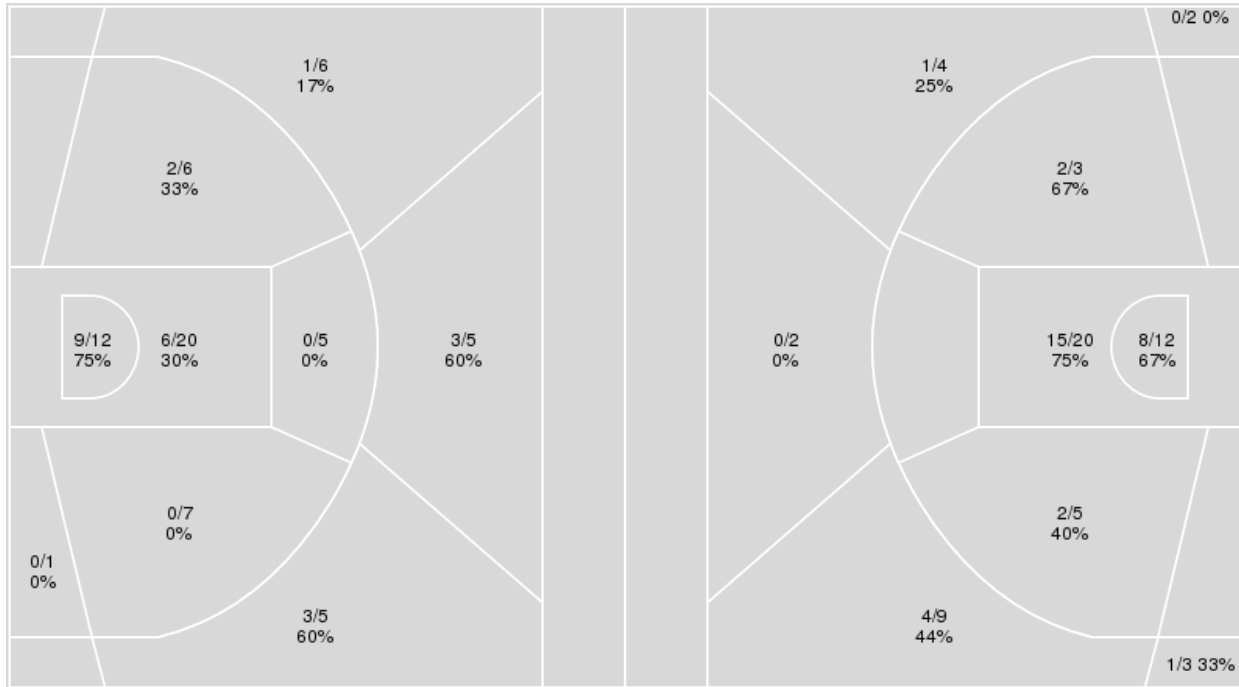

Notre Dame at Louisville

02/02/25 KFC Yum! Center, Louisville
2024-25 Women's Basketball

Officials: Maj Forsberg, Pualani Spurlock, Eric Brewton

{ Players => 0, 1, 2, 4, 5, 9, 10, 11, 12, 13, 15, 21, 22, 30, 44; } FG
Types => All; Results => All;

{ Players => 2, 3, 5, 8, 10, 11, 13, 14, 15, 20, 21, 22, 25, 32; } FG
Types => All; Results => All;

Louisville

Notre Dame

Louisville	M/A	%
Field Goals	24/67	36
2 Points	17/51	33
3 Points	7/16	44
Free Throws	16/21	76

Notre Dame	M/A	%
Field Goals	33/60	55
2 Points	27/40	68
3 Points	6/20	30
Free Throws	17/20	85