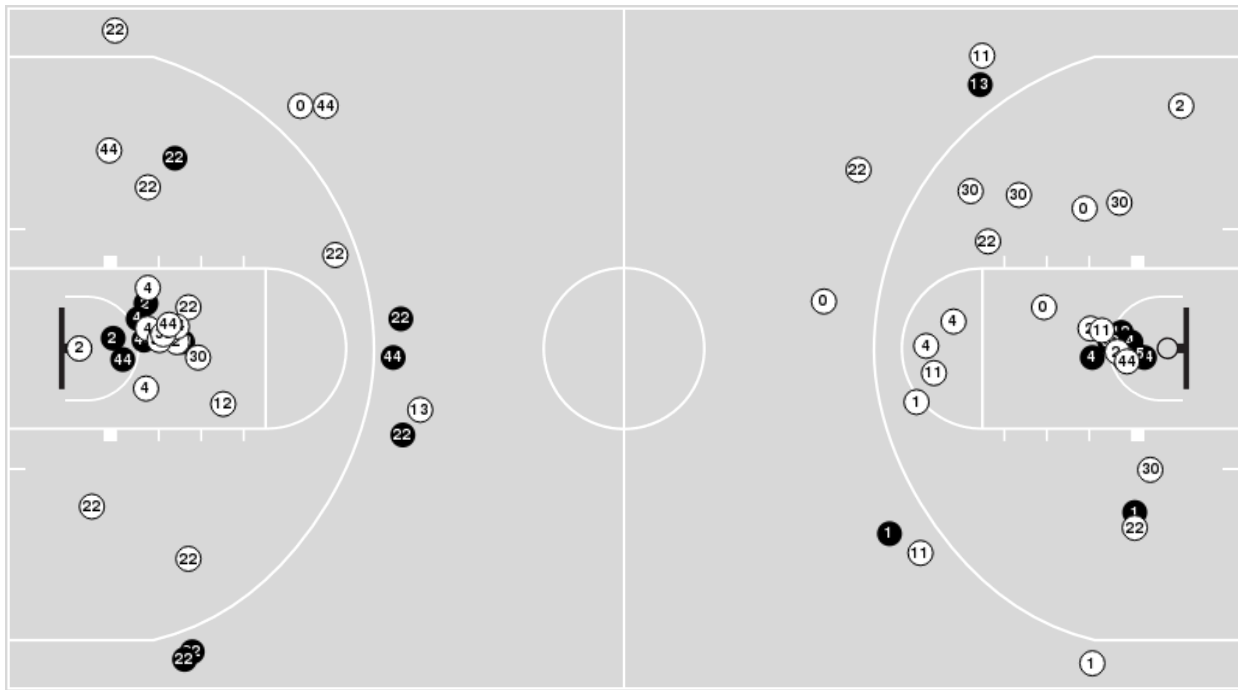

Officials: Maj Forsberg, Pualani Spurlock, Eric Brewton

Players => 0, 1, 2, 4, 5, 9, 10, 11, 12, 13, 15, 21, 22, 30, 44 FG Types=>All Results=>All

Louisville

All Field Goals