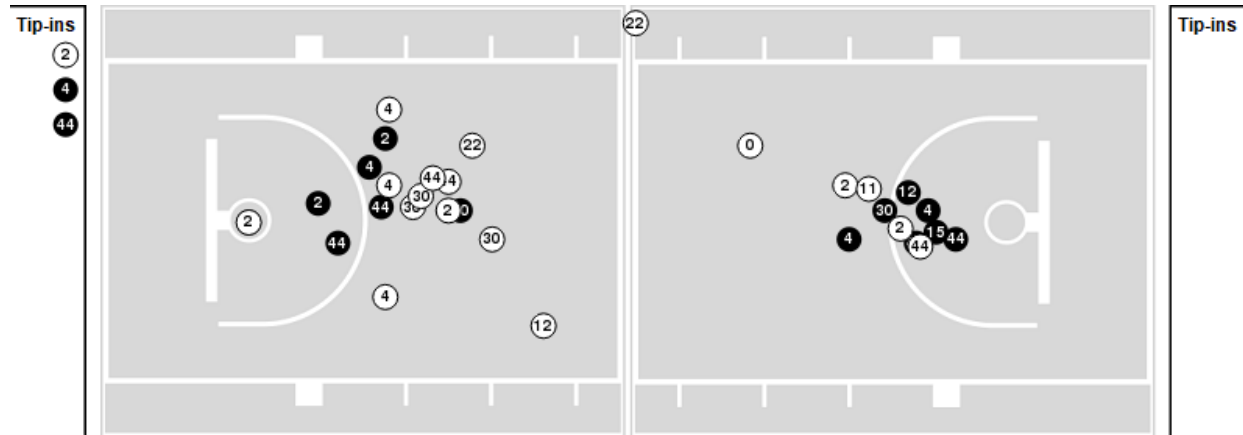

Blow Up Chart

● Made ○ Missed N - Player Number

Louisville	M/A	%
Field Goals	24/67	36
2 Points	17/51	33
3 Points	7/16	44
Free Throws	16/21	76

Louisville	M/A	%
Points in the Paint	30 (15 / 32)	47
Fast Break Points	2 (1/1)	100
Second Chance Points	13 (7/14)	50
Effective FG%	41