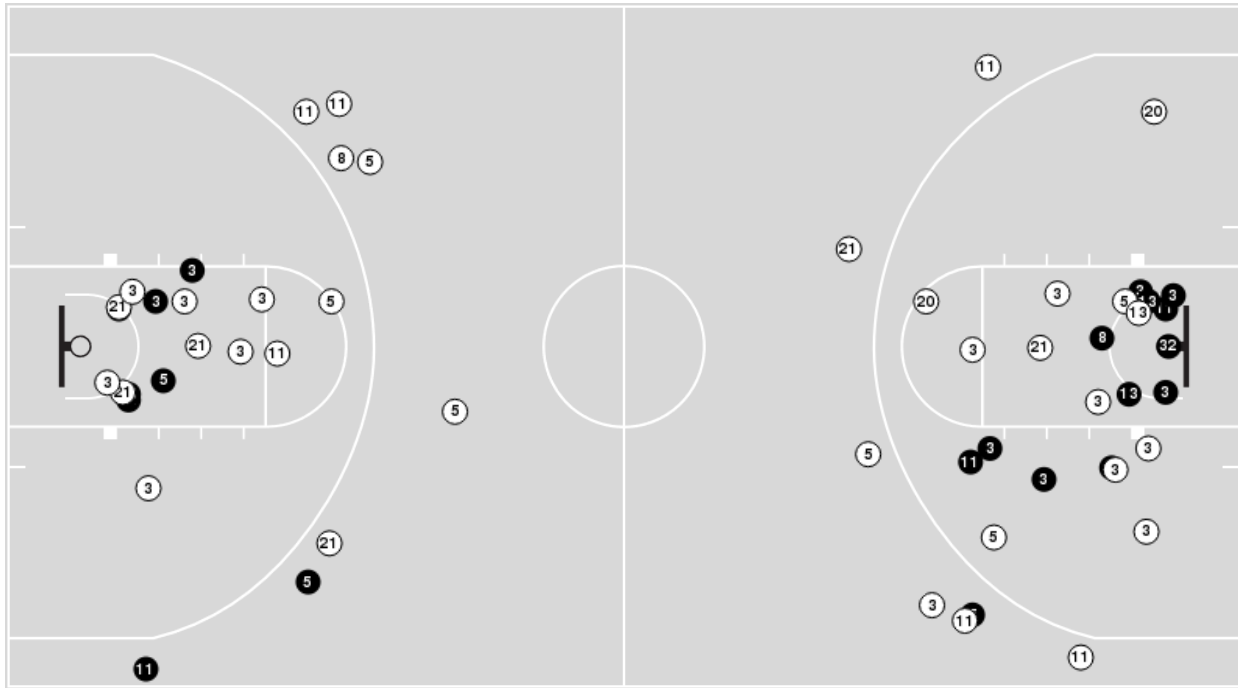

Officials: Dee Kantner, Angelica Suffren, Karen Preato

Players => 2, 3, 5, 8, 10, 11, 13, 14, 15, 20, 21, 22, 25, 32FG Types=>AllResults=>All

Notre Dame

All Field Goals