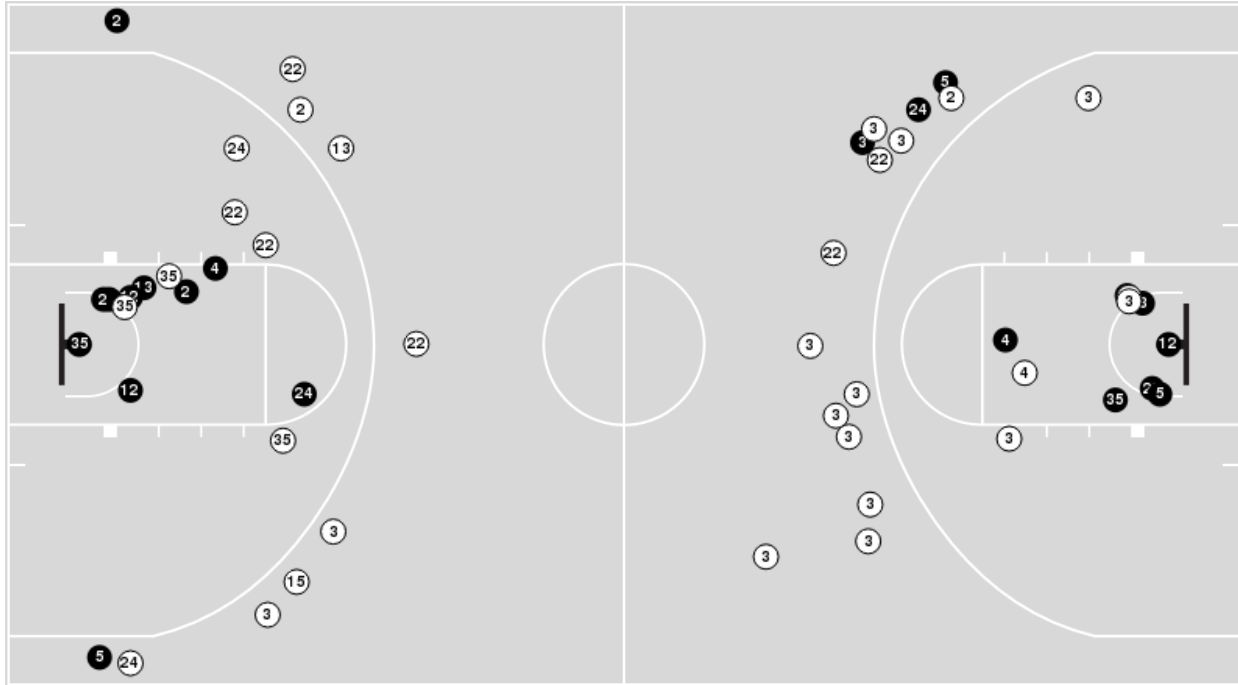

Officials: Dee Kantner, Angelica Suffren, Karen Preato

Players => 2, 3, 4, 5, 7, 11, 12, 13, 15, 21, 22, 24, 35, 42, 45, 53FG Types=>AllResults=>All

Duke

All Field Goals