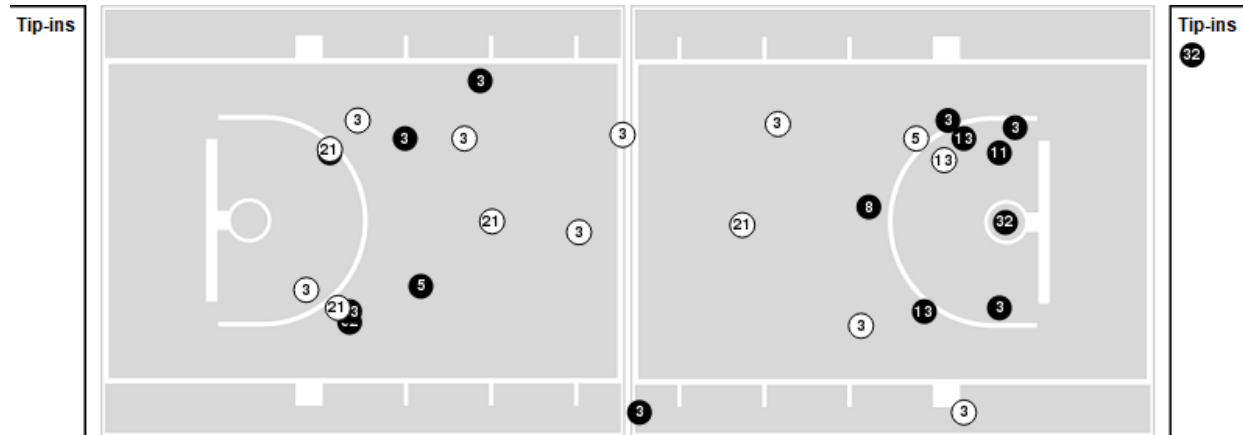

Officials: Dee Kantner, Angelica Suffren, Karen Preato

Players => 2, 3, 5, 8, 10, 11, 13, 14, 15, 20, 21, 22, 25, 32FG Types=>AllResults=>All

Notre Dame

All Field Goals

Blow Up Chart

● Made ○ Missed N - Player Number