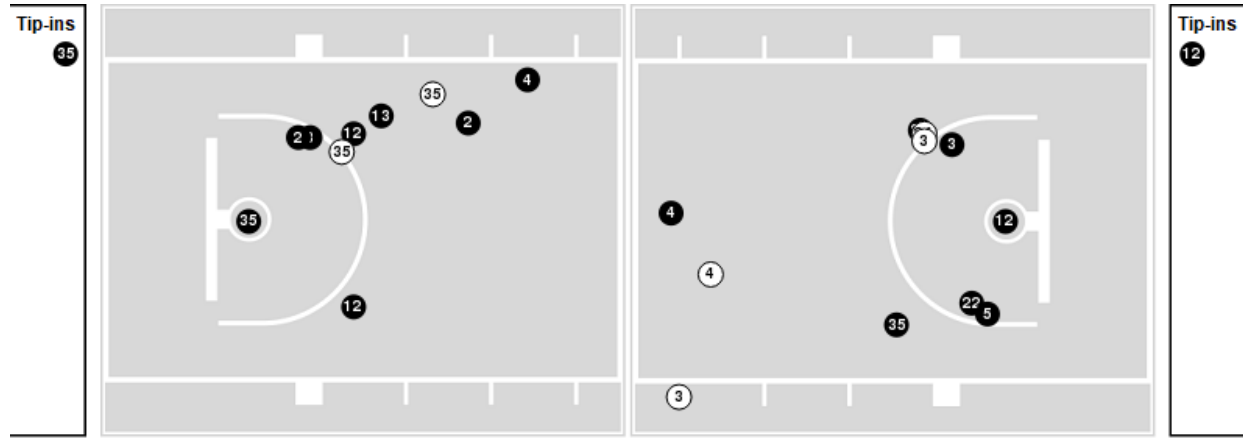

Officials: Dee Kantner, Angelica Suffren, Karen Preato

Players => 2, 3, 4, 5, 7, 11, 12, 13, 15, 21, 22, 24, 35, 42, 45, 53FG Types=>AllResults=>All

Duke

All Field Goals

Blow Up Chart

● Made ○ Missed N - Player Number