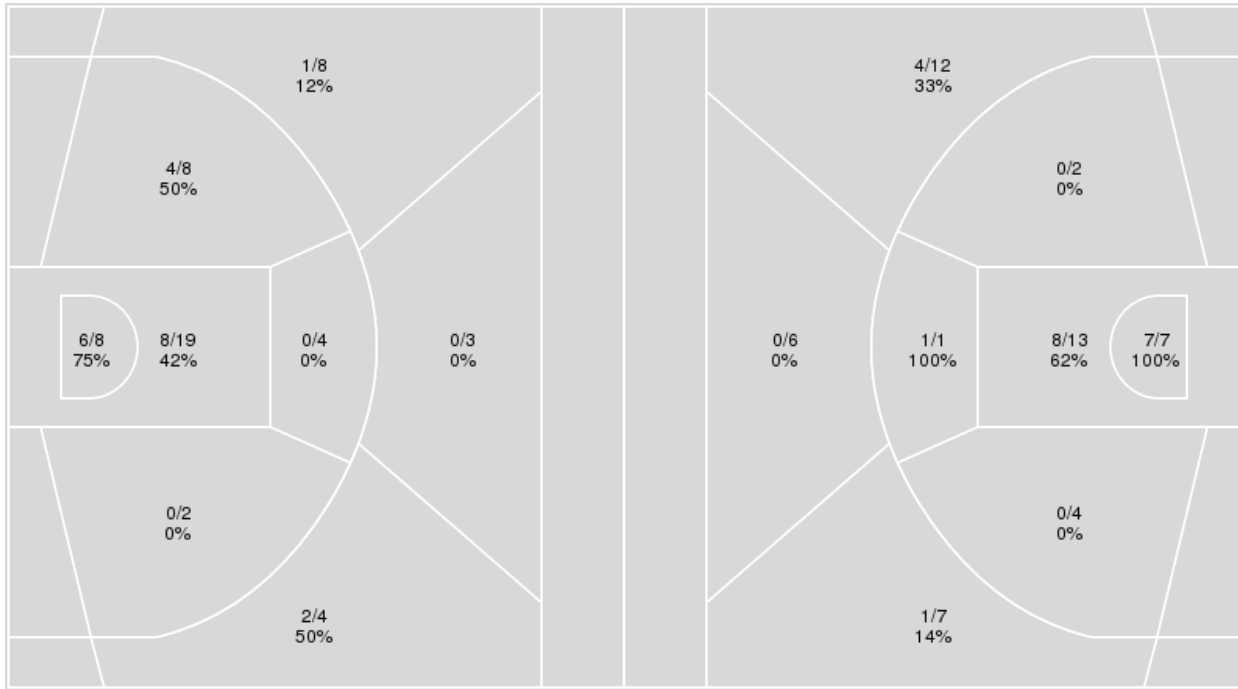

Duke at Notre Dame

03/08/25 First Horizon Coliseum, Greensboro, NC
2024-25 ACC Women's Basketball

Game Time: 2:30 PM
Game Duration: 2:00
Attendance: 10,894

Officials: Dee Kantner, Angelica Suffren, Karen Preato

{ Players => 2, 3, 5, 8, 10, 11, 13, 14, 15, 20, 21, 22, 25, 32; } FG
Types => All; Results => All;

{ Players => 2, 3, 4, 5, 7, 11, 12, 13, 15, 21, 22, 24, 35, 42, 45, 53; } FG
Types => All; Results => All;

Notre Dame

Duke

Notre Dame	M/A	%
Field Goals	21/56	38
2 Points	18/41	44
3 Points	3/15	20
Free Throws	11/14	79

Duke	M/A	%
Field Goals	21/52	40
2 Points	16/27	59
3 Points	5/25	20
Free Throws	14/16	88